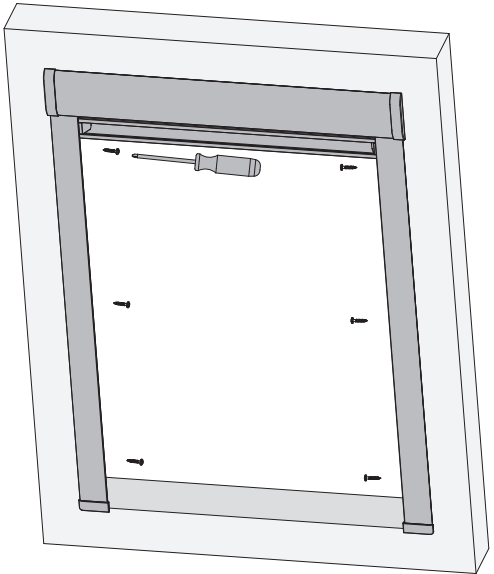

MONTAGE HANDLEIDING

Dakraam Rolgordijn

C(K)02, C(K)04, F(K)06, M(K)04, U(K)04: 8 pcs
M(K)06, S(K)06, M(K)08, U(K)08: 10 pcs
P(K)10: 12 pcs

Ø3 x 16mm

3

4

5