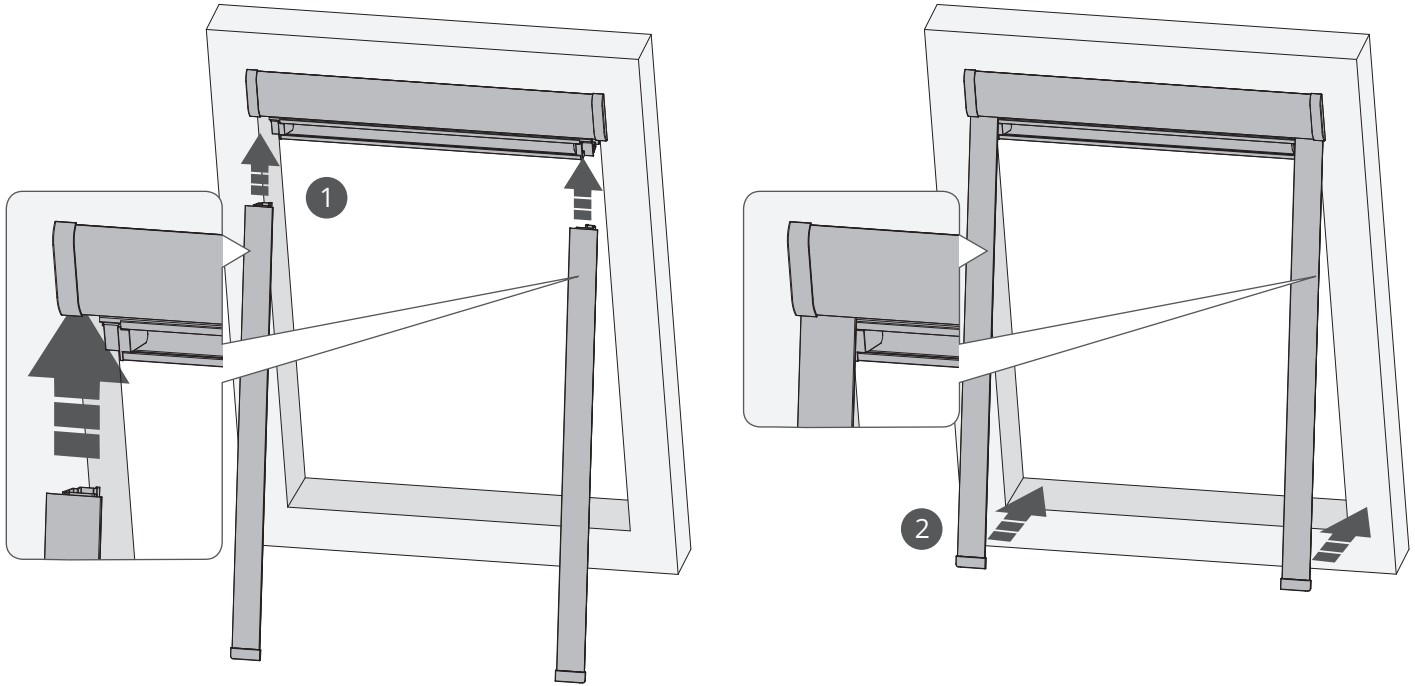

MONTAGE HANDLEIDING

Dakraam Rolgordijn

C(K)02, C(K)04, F(K)06, M(K)04, U(K)04: 8 pcs
M(K)06, S(K)06, M(K)08, U(K)08: 10 pcs
P(K)10: 12 pcs

Ø3 x 16mm

3

4

5