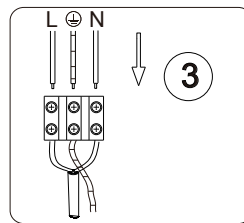

INSTRUCTION MANUAL

Emily Fan Green 105371

Ceiling Fan lamp
incl. LED QL7001006
4x680lm Module
1200lm Lamp
4x6.7W LED Module
30W Lamp
220-240V~50Hz
2700-4000-3000K
CRI > 80
30000 h
15000 ON/OFF

Overall Sizes: