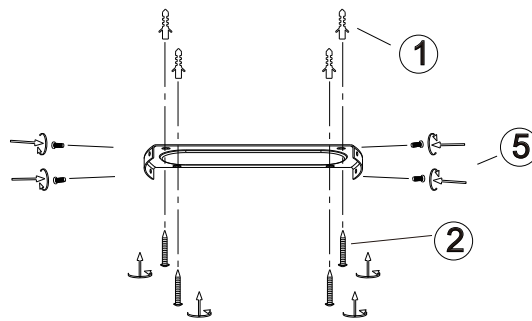

INSTRUCTION MANUAL

Emily Fan Green 105371

Ceiling Fan lamp
incl. LED QL7001006
4x680lm Module
1200lm Lamp
4x6.7W LED Module
30W Lamp
220-240V~50Hz
2700-4000-3000K
CRI > 80
30000 h
15000 ON/OFF

Overall Sizes: