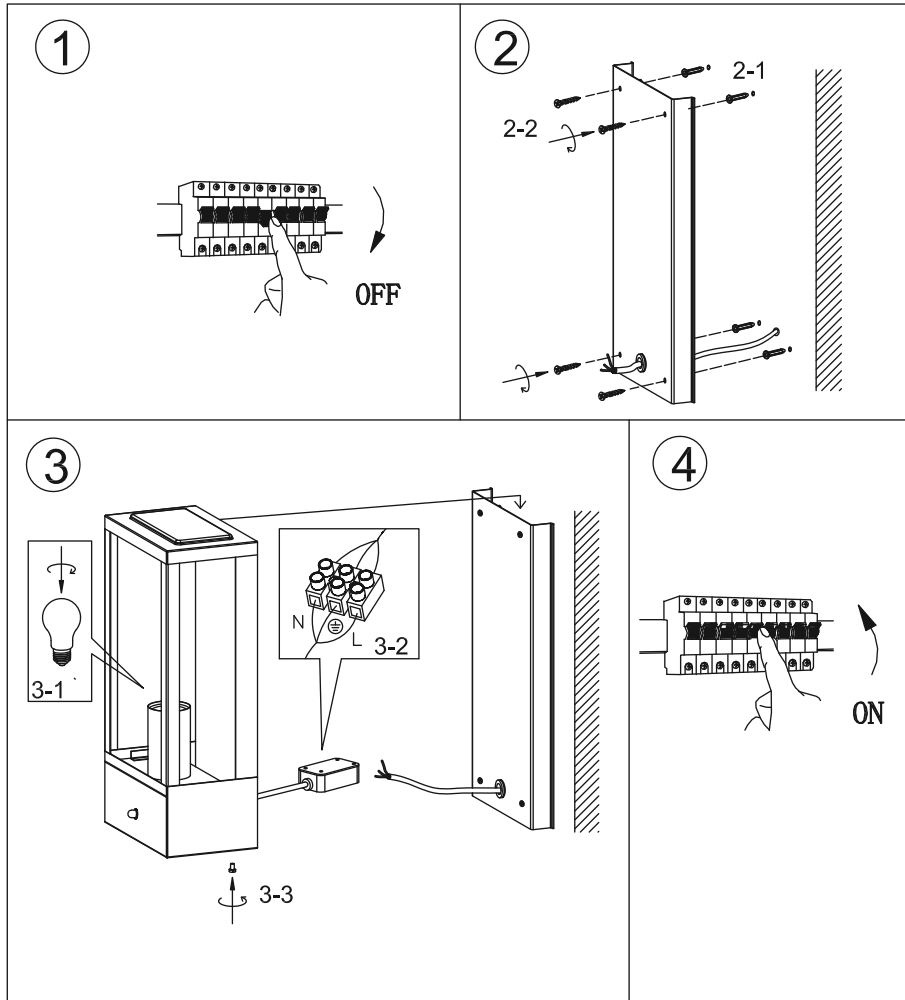

INSTRUCTION MANUAL

Rotterdam WL 1 LUX Black
95261

day/night
sensor

Ambient-light: <1-5 LUX