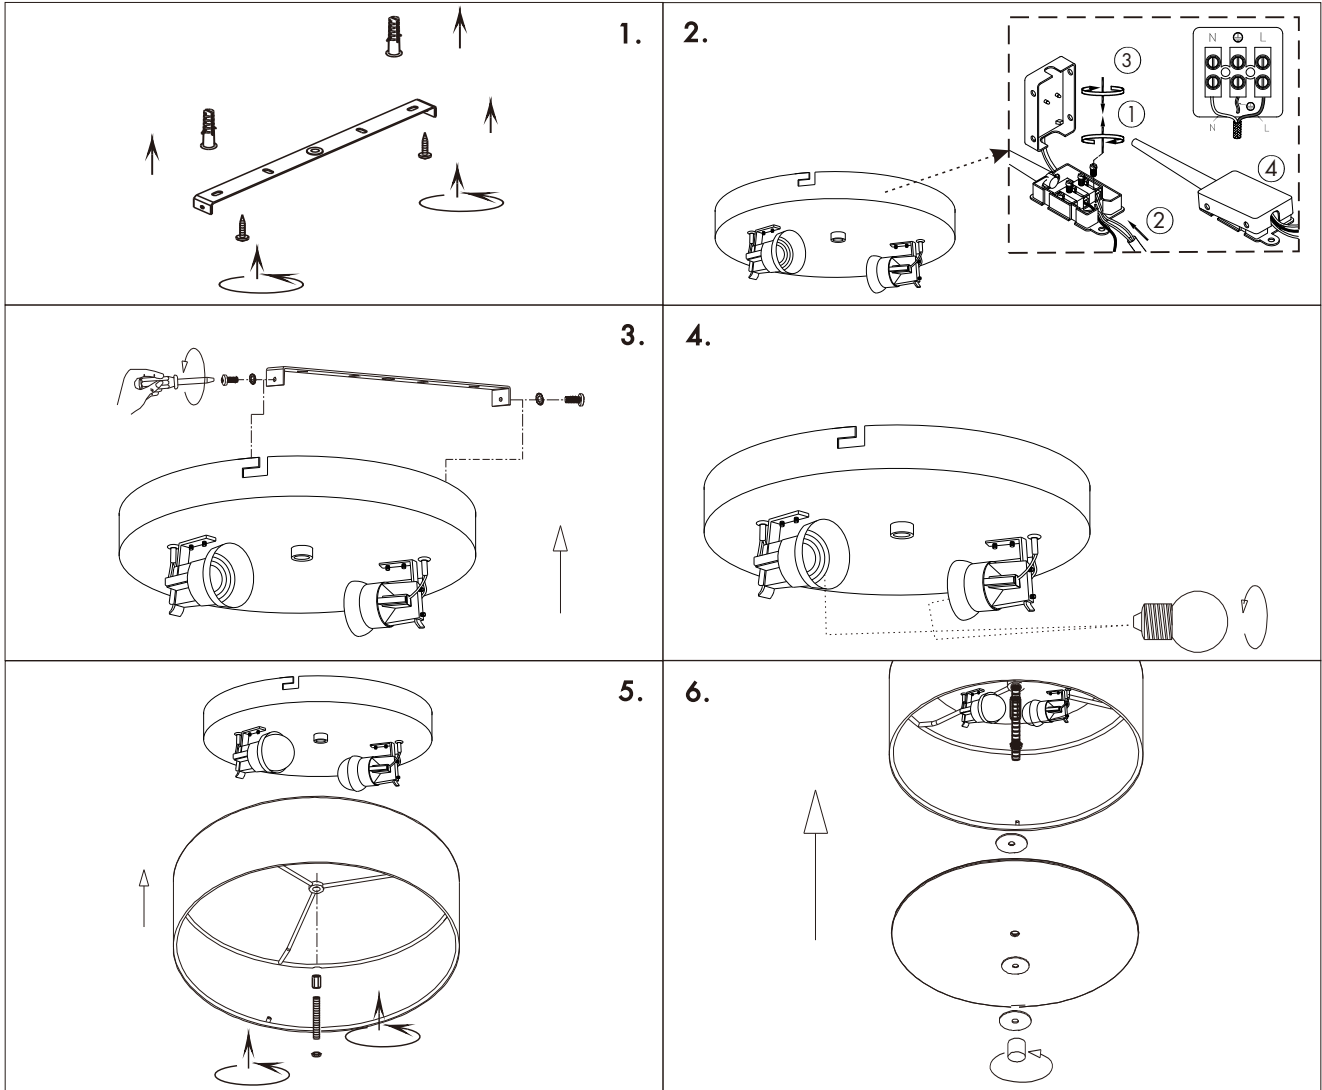

## Drum CL Jute

**Drum CL 30 Jute**  
Ceiling plate: 2xE27

Overall size:

30cm  
15cm

**Drum CL 50 Jute**  
Ceiling plate: 4xE27

Overall size:

50cm  
15cm

**Drum CL 70 Jute**  
Ceiling plate: 6xE27

Overall size:

70cm  
16cm