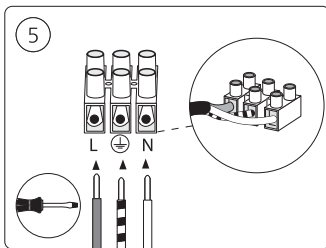

User manual
Benutzerhandbuch
Notice d'emploi
Manual de usuario
Manual do usuário
Manuale d'uso