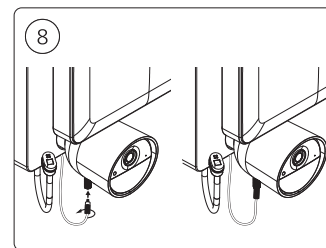

User manual
Benutzerhandbuch
Notice d'emploi
Manual de usuario
Manual do usuário
Manuale d'uso