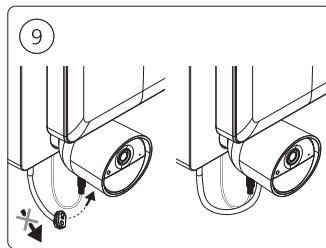

User manual
Benutzerhandbuch
Notice d'emploi
Manual de usuario
Manual do usuário
Manuale d'uso