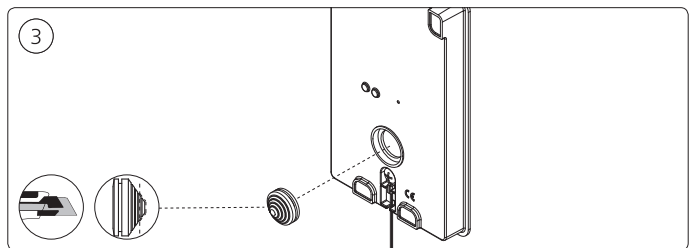

User manual
Benutzerhandbuch
Notice d'emploi
Manual de usuario
Manual do usuário
Manuale d'uso