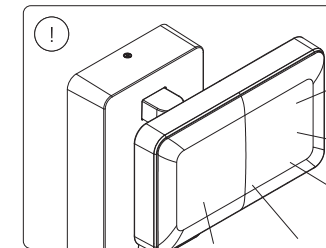

User manual
Benutzerhandbuch
Notice d'emploi
Manual de usuario
Manual do usuário
Manuale d'uso