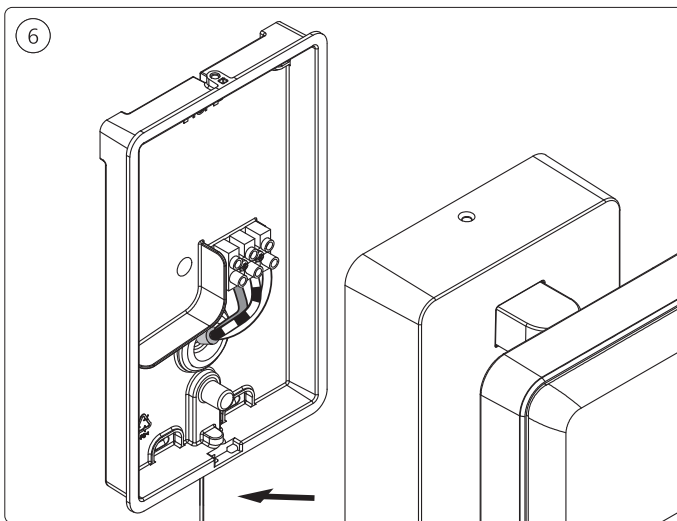

User manual
Benutzerhandbuch
Notice d'emploi
Manual de usuario
Manual do usuário
Manuale d'uso