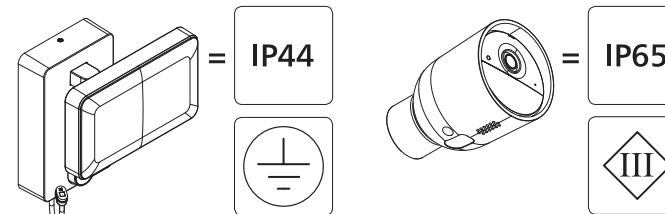

PHILIPS

hue personal wireless lighting

Secure Floodlight camera

HUE serial number

Signify
I.B.R.S. / C.C.R.I. Numéro 10461
5600 VB Eindhoven, the Netherlands
00800-74454775

www.philips-hue.com
442296204321