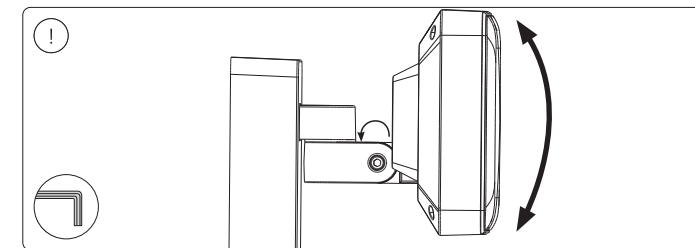

User manual
Benutzerhandbuch
Notice d'emploi
Manual de usuario
Manual do usuário
Manuale d'uso