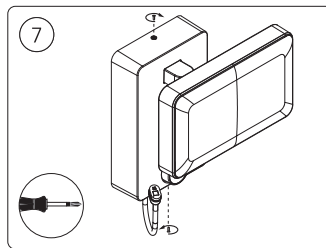

User manual
Benutzerhandbuch
Notice d'emploi
Manual de usuario
Manual do usuário
Manuale d'uso