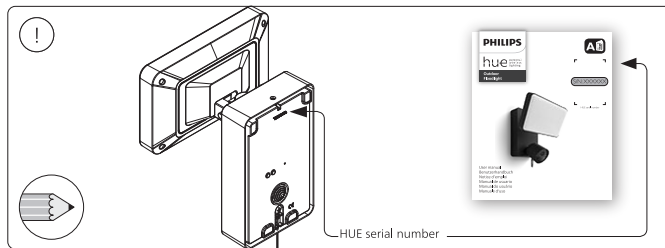

PHILIPS

hue personal wireless lighting

Secure Floodlight camera

HUE serial number

Signify
I.B.R.S. / C.C.R.I. Numéro 10461
5600 VB Eindhoven, the Netherlands
00800-74454775

www.philips-hue.com
442296204321