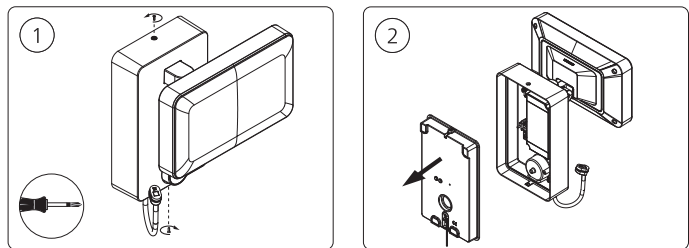

User manual
Benutzerhandbuch
Notice d'emploi
Manual de usuario
Manual do usuário
Manuale d'uso