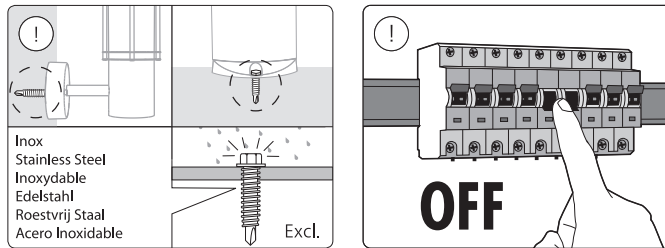

PHILIPS

hue personal wireless lighting

Secure Floodlight camera

HUE serial number

Signify
I.B.R.S. / C.C.R.I. Numéro 10461
5600 VB Eindhoven, the Netherlands
00800-74454775

www.philips-hue.com
442296204321