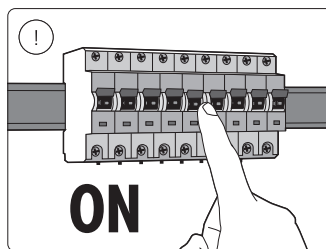

User manual
Benutzerhandbuch
Notice d'emploi
Manual de usuario
Manual do usuário
Manuale d'uso