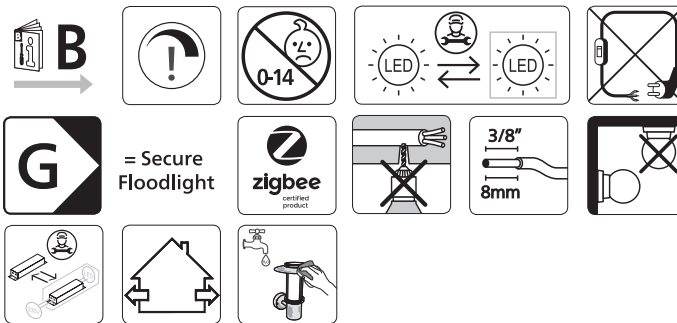

PHILIPS

hue personal wireless lighting

Secure Floodlight camera

HUE serial number

Signify
I.B.R.S. / C.C.R.I. Numéro 10461
5600 VB Eindhoven, the Netherlands
00800-74454775

www.philips-hue.com
442296204321