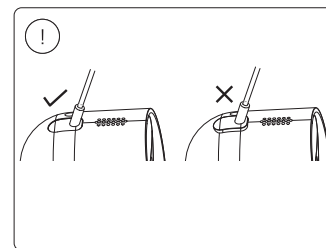

User manual
Benutzerhandbuch
Notice d'emploi
Manual de usuario
Manual do usuário
Manuale d'uso