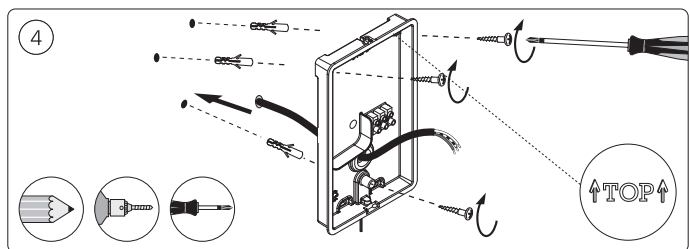

User manual
Benutzerhandbuch
Notice d'emploi
Manual de usuario
Manual do usuário
Manuale d'uso