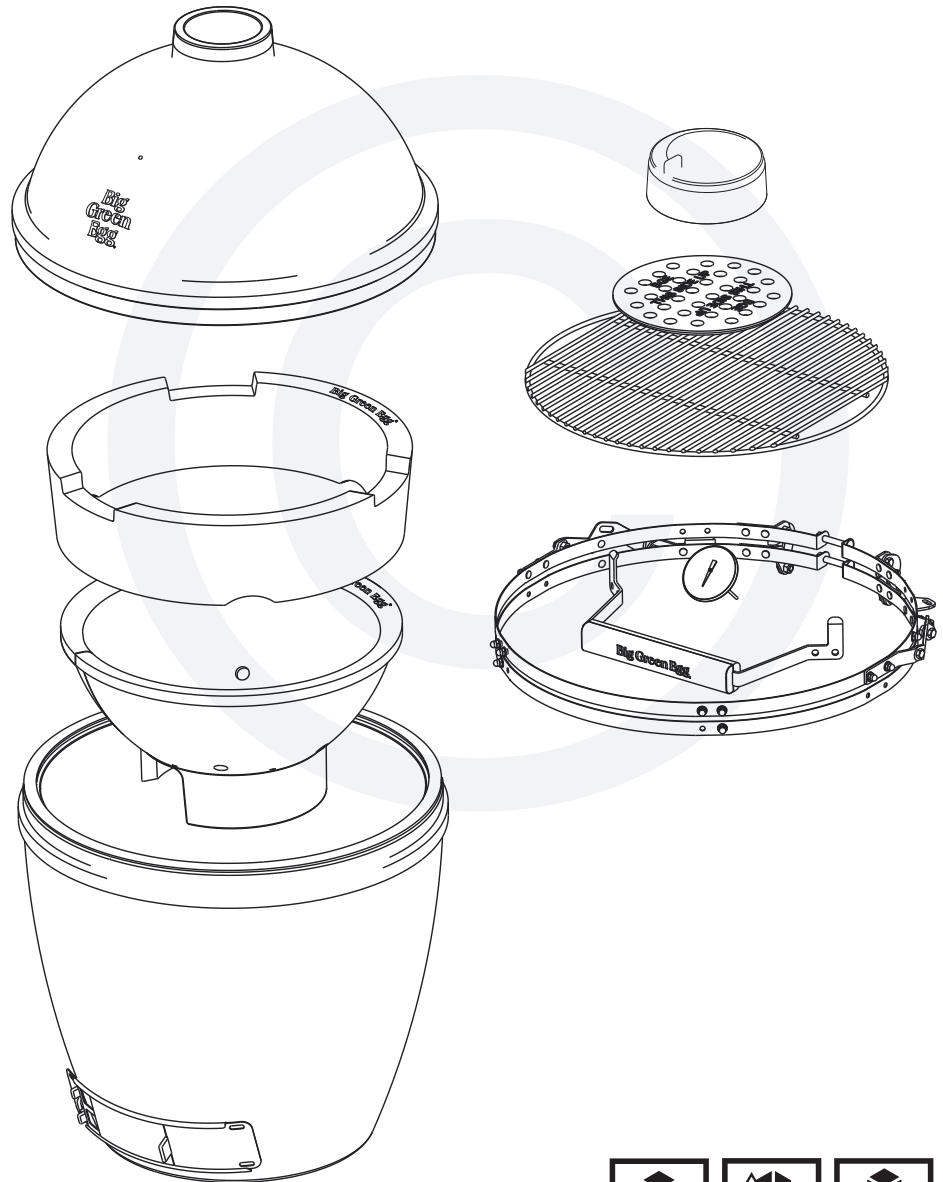

© COPYRIGHT BIG GREEN EGG INC.