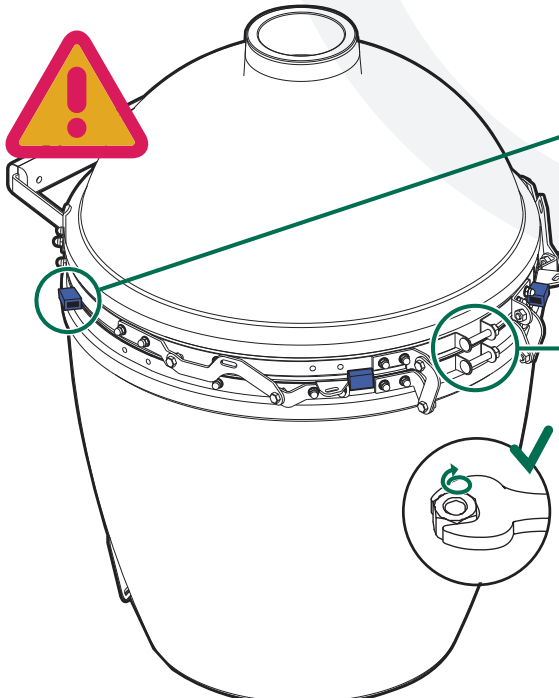

© COPYRIGHT BIG GREEN EGG INC.

© COPYRIGHT BIG GREEN EGG INC.