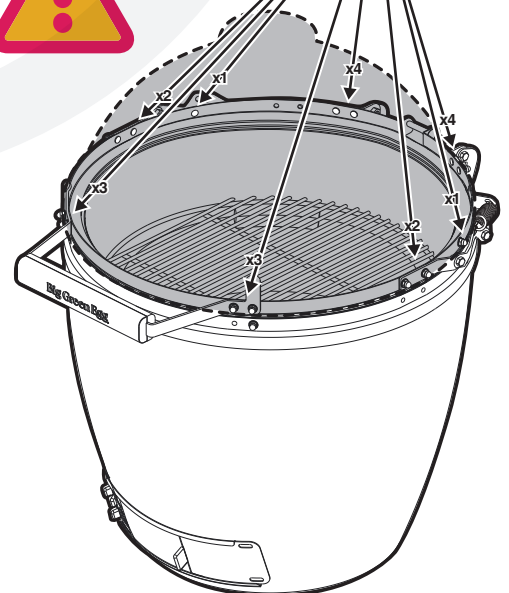

© COPYRIGHT BIG GREEN EGG INC.

© COPYRIGHT BIG GREEN EGG INC.