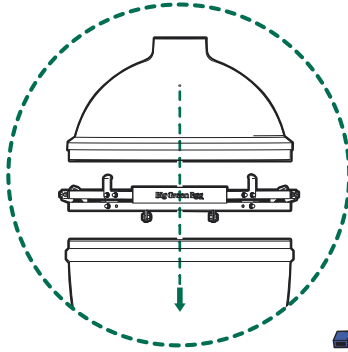

4x

© COPYRIGHT BIG GREEN EGG INC.