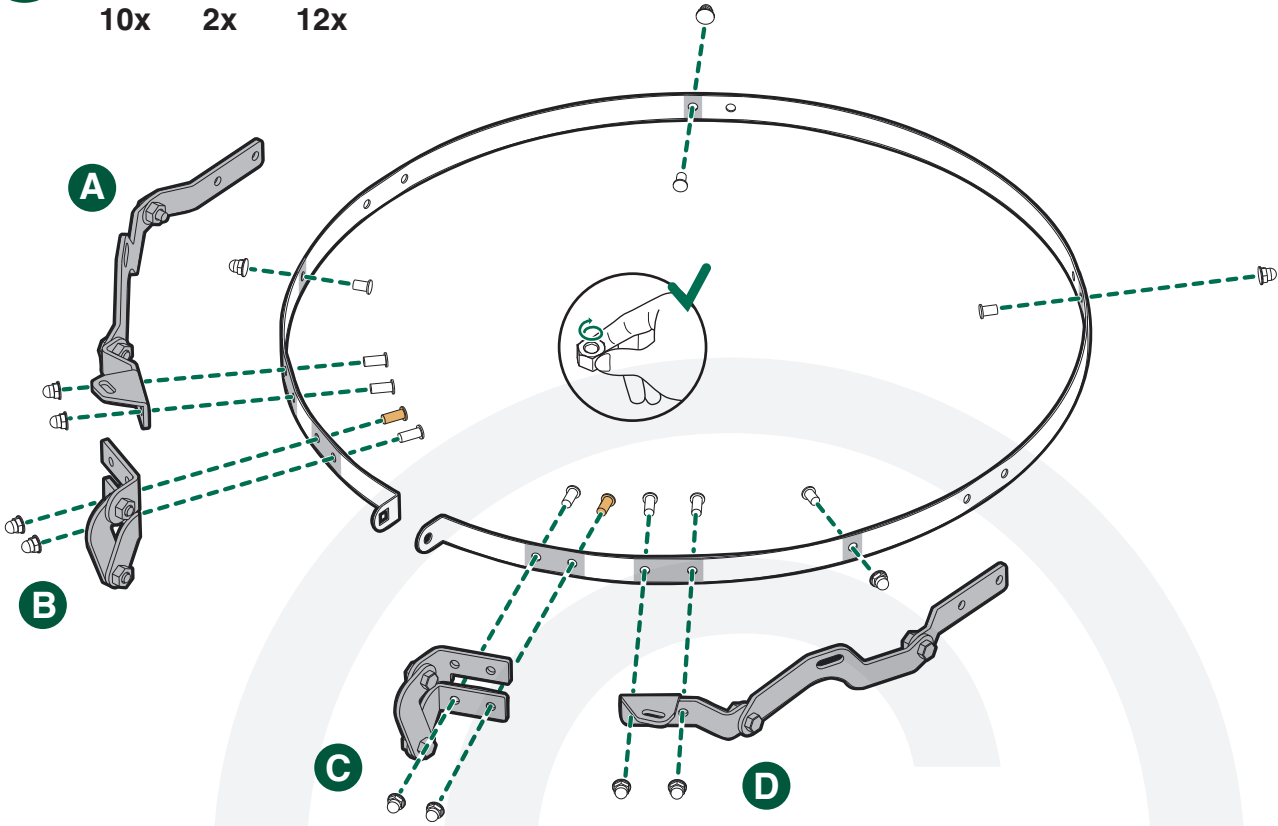

1

© COPYRIGHT BIG GREEN EGG INC.

2