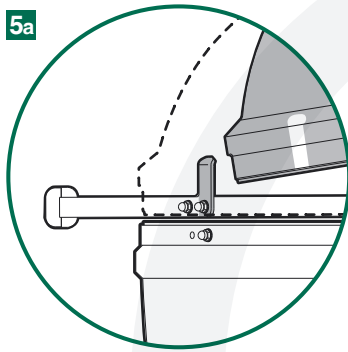

4x

© COPYRIGHT BIG GREEN EGG INC.