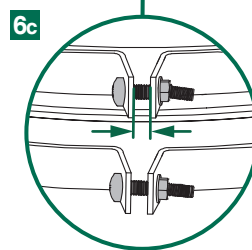

© COPYRIGHT BIG GREEN EGG INC.

© COPYRIGHT BIG GREEN EGG INC.