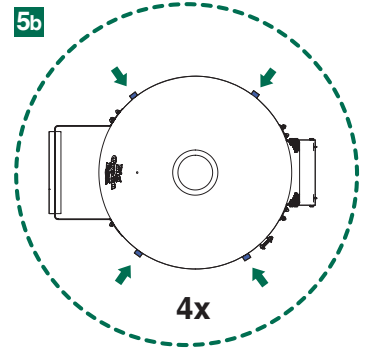

4x

© COPYRIGHT BIG GREEN EGG INC.