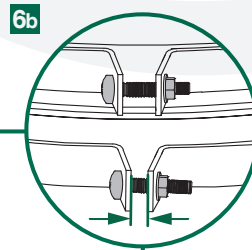

© COPYRIGHT BIG GREEN EGG INC.

© COPYRIGHT BIG GREEN EGG INC.