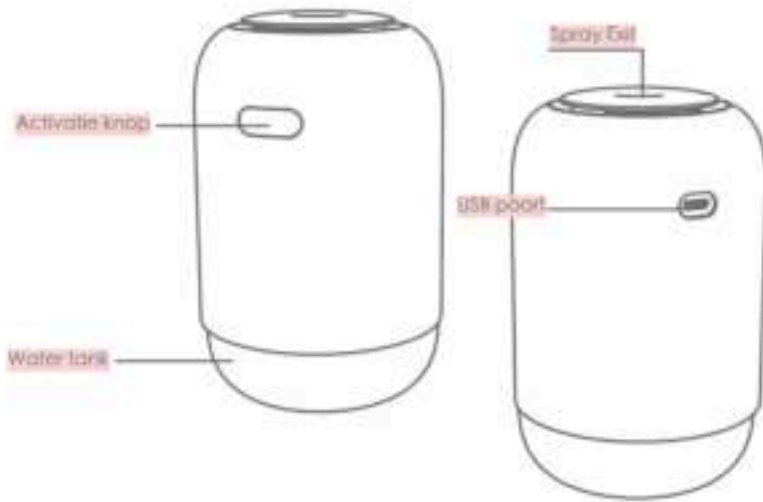

Charge the humidifier by plugging the usb source. (4hrs)

Turn counterclockwise to unlock the humidifier from the water tank.

Add the appropriate amount of water.

Essential oil can be added. Do not exceed 3 drops of oil.

Assemble the humidifier back on to the water tank. Turn clockwise to lock the parts.

Remove the top cover. Press and turn the cover counterclockwise. Aroma therapy tablets can be added in this part.

Make sure not to exceed the maximum amount of 3 essential oil drops.
If this amount is exceeded. It could cause filter problems