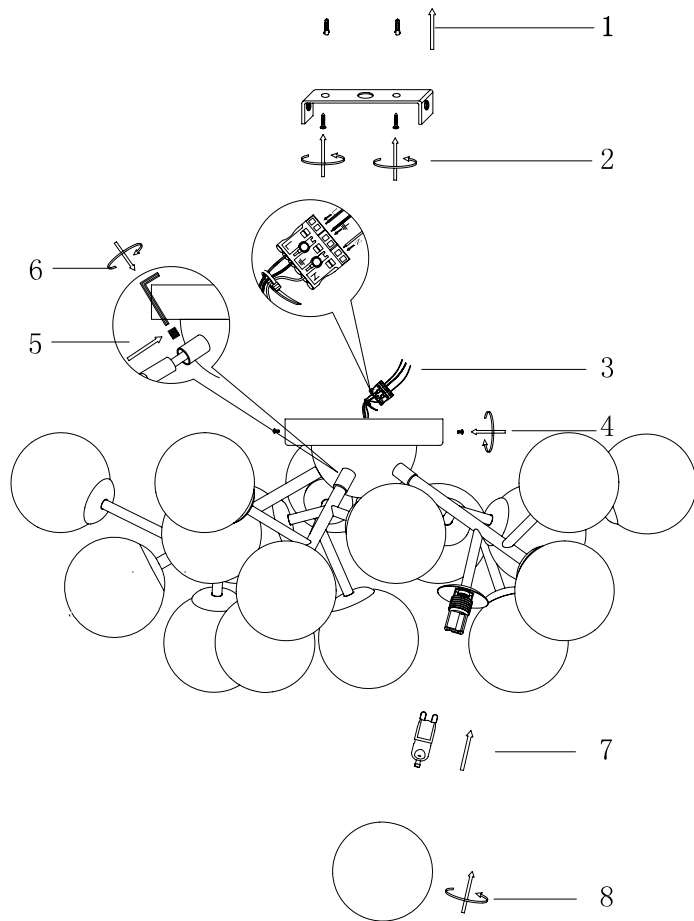

# Instruction

MOD545PL-20CH

20 x G9 (28W)

Model: MOD545PL-20CH  
Collection: Modern  
Series: Dallas

Ceiling Lamps