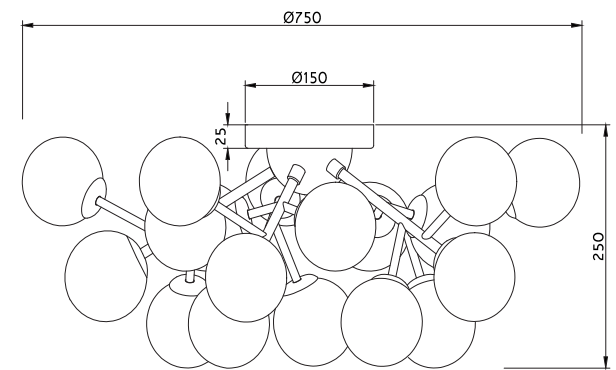

# Instruction

MOD545PL-20CH

20 x G9 (28W)

Model: MOD545PL-20CH  
Collection: Modern  
Series: Dallas

Ceiling Lamps