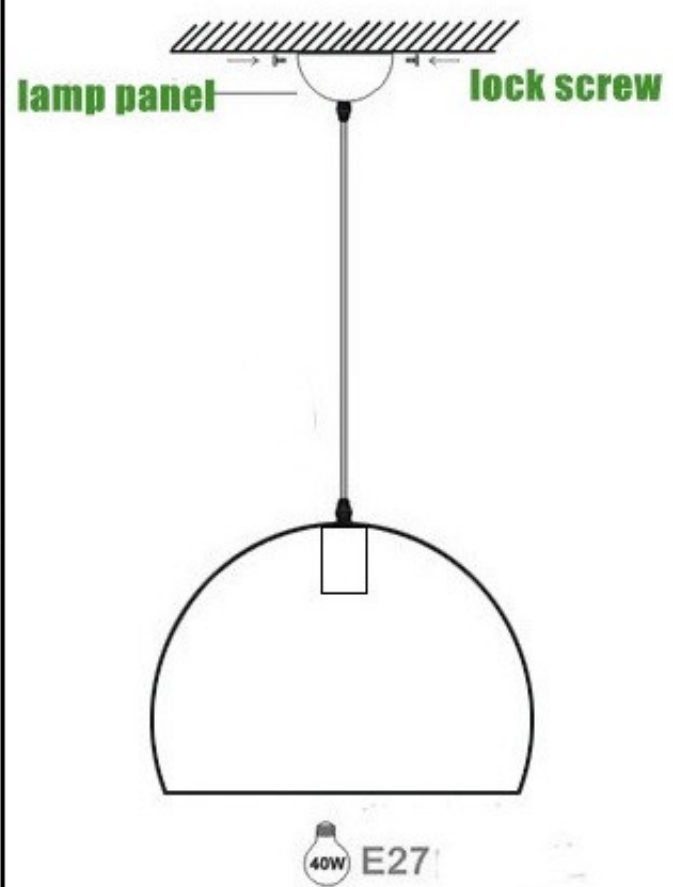

① Fix hanging plate at ceiling

② Connect power

③ Install E27 bulb