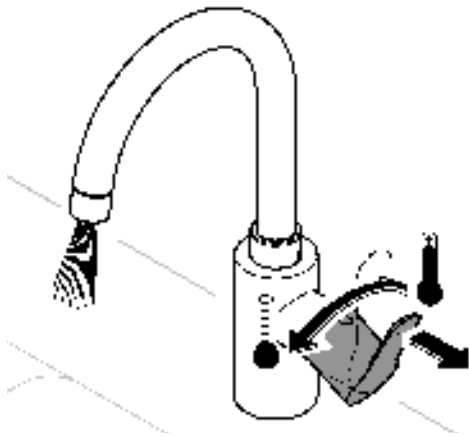

3mm

2,5mm

32mm

*19 332

3mm

Pure Freude an Wasser

GROHE
WAVES

D