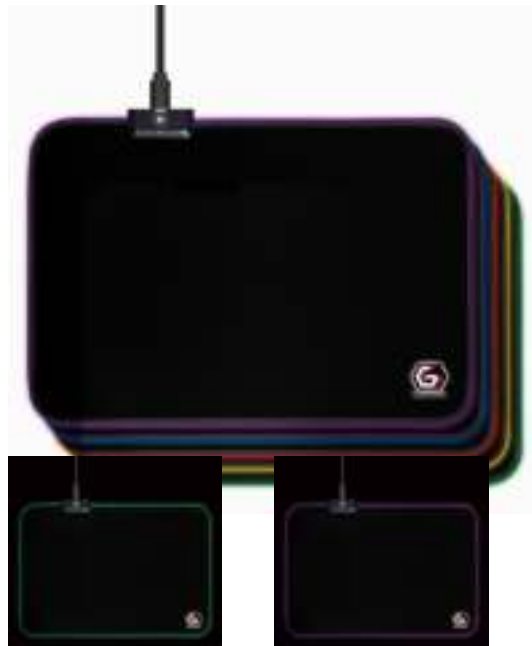

### **Gaming mouse pad with LED light effect, M-size**

MP-GAMELED-M

- Illuminated edges with multi-color LED light effects
- Perfect for both laser and optical gaming mouse
- Large surface size 250 x 350 mm

#### **Features**

- Heavy-duty surface fabric material for optimal accuracy and smooth control
- Multi-color RGB LED illuminated edges with 10 light effect settings
- Optimised for use with optical and laser gaming mice
- Durable rubber anti-slip bottom

#### **Specifications**

Material: natural rubber foam + fabric  
 Size: 250 x 350 x 4 mm  
 LED light: 10 modes  
 Power consumption: 5 V / 30 mA  
 Cable length: 1.50 m