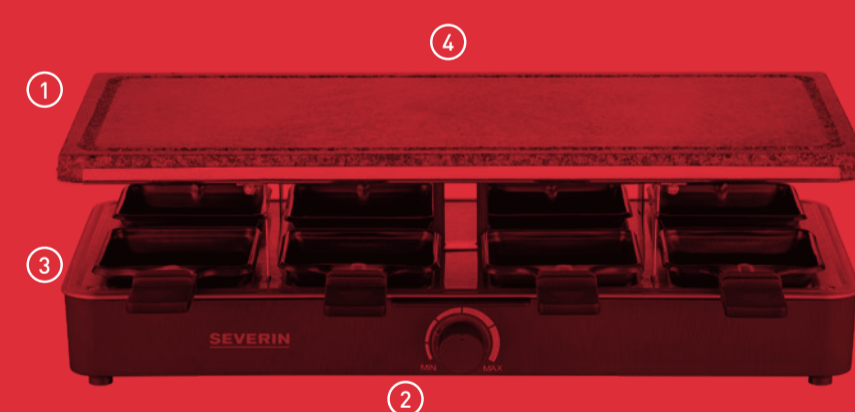

Meet and eat.

4 008146 036842