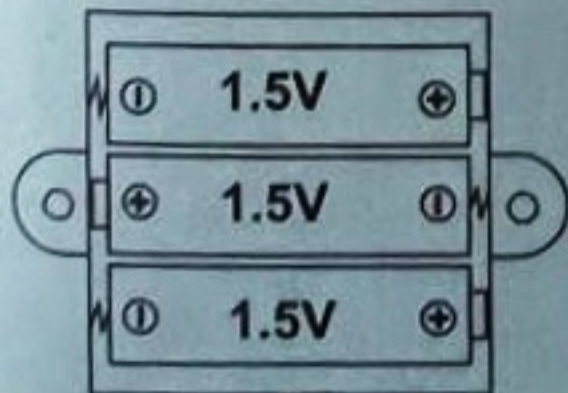

3X1.5V AAA

NO.6677

MADE IN CHINA

please keep all the relevant information for future reference.
specifications colours and contents may vary from illustrations.