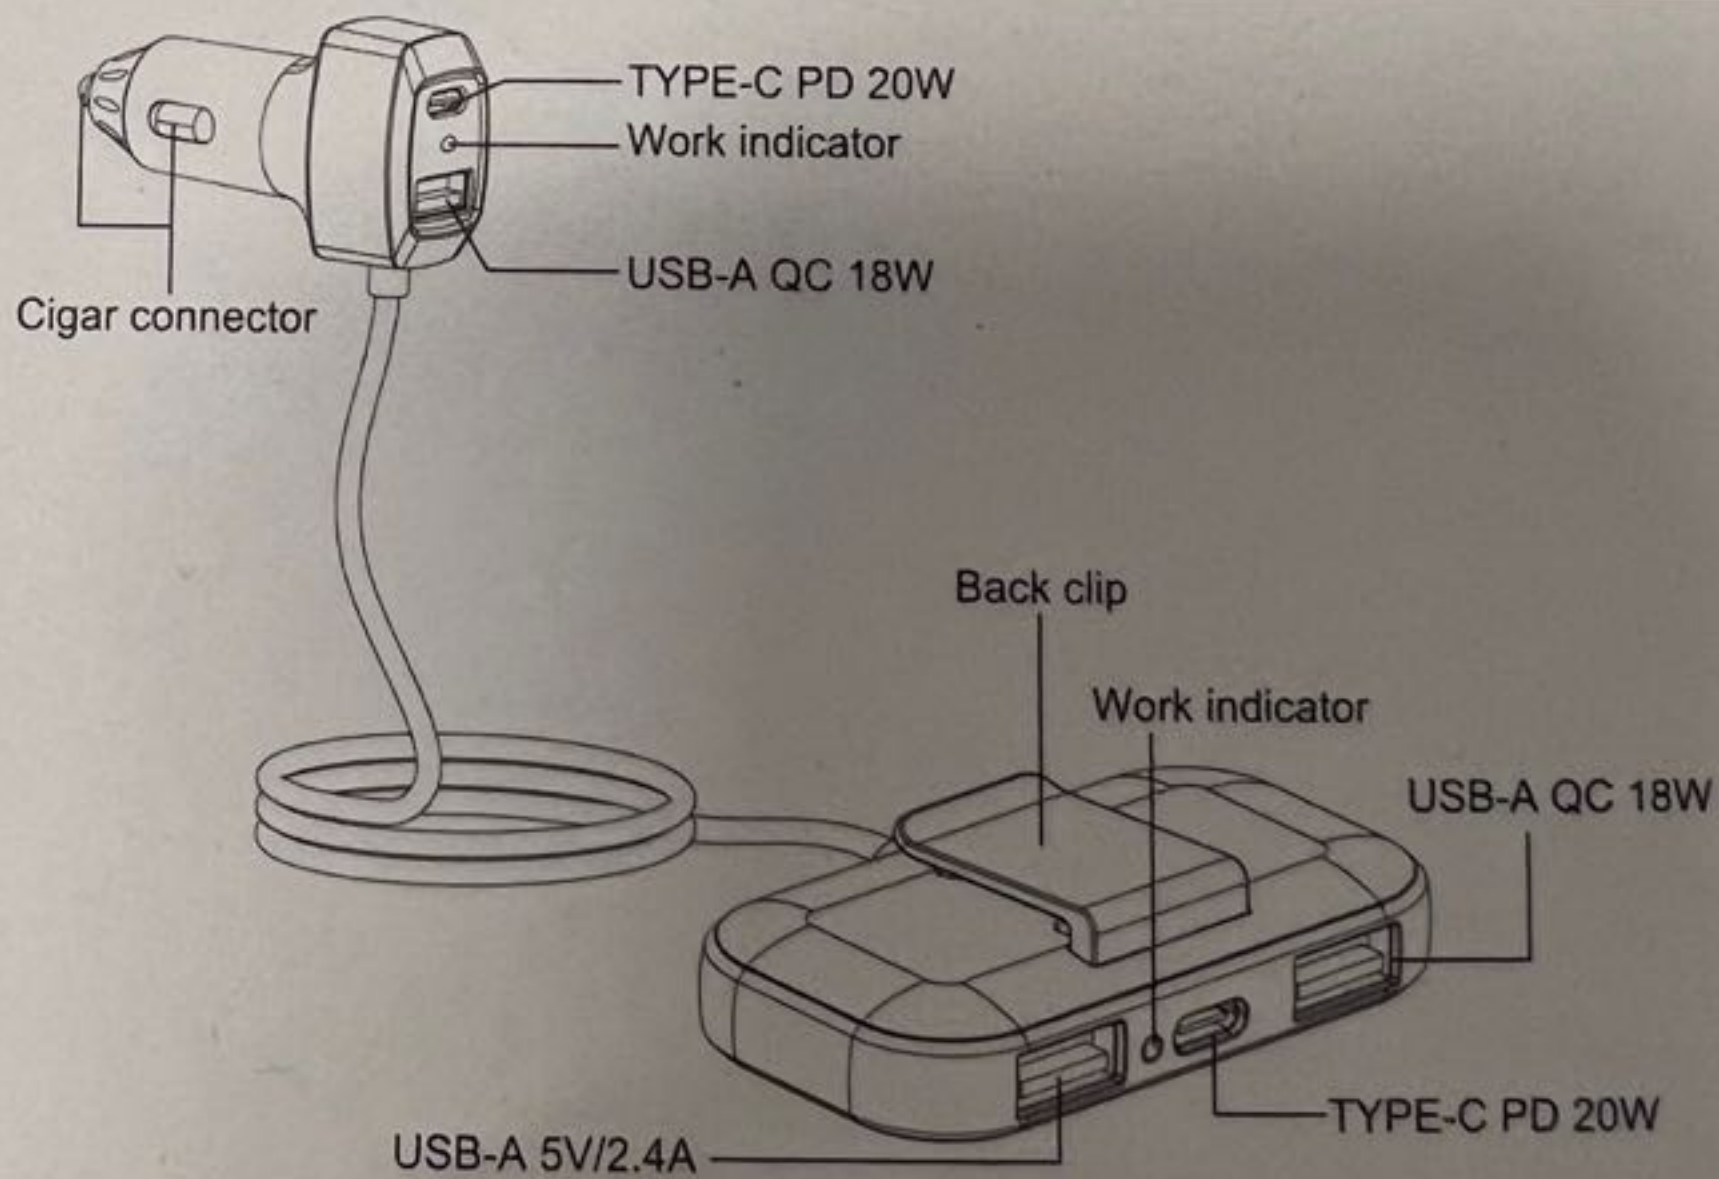

## Features:

- Support simultaneous charging of multiple devices
- Extended charging HUB
- 60W power output
- Support SCP 22.5W、FCP、AFC、QC2.0、QC3.0、PD3.0 fast charge protocol
- Multiple protections: support input over-voltage protection, output over-current protection, output short-circuit protection, over-temperature protection
- Suit for 12V-24V car