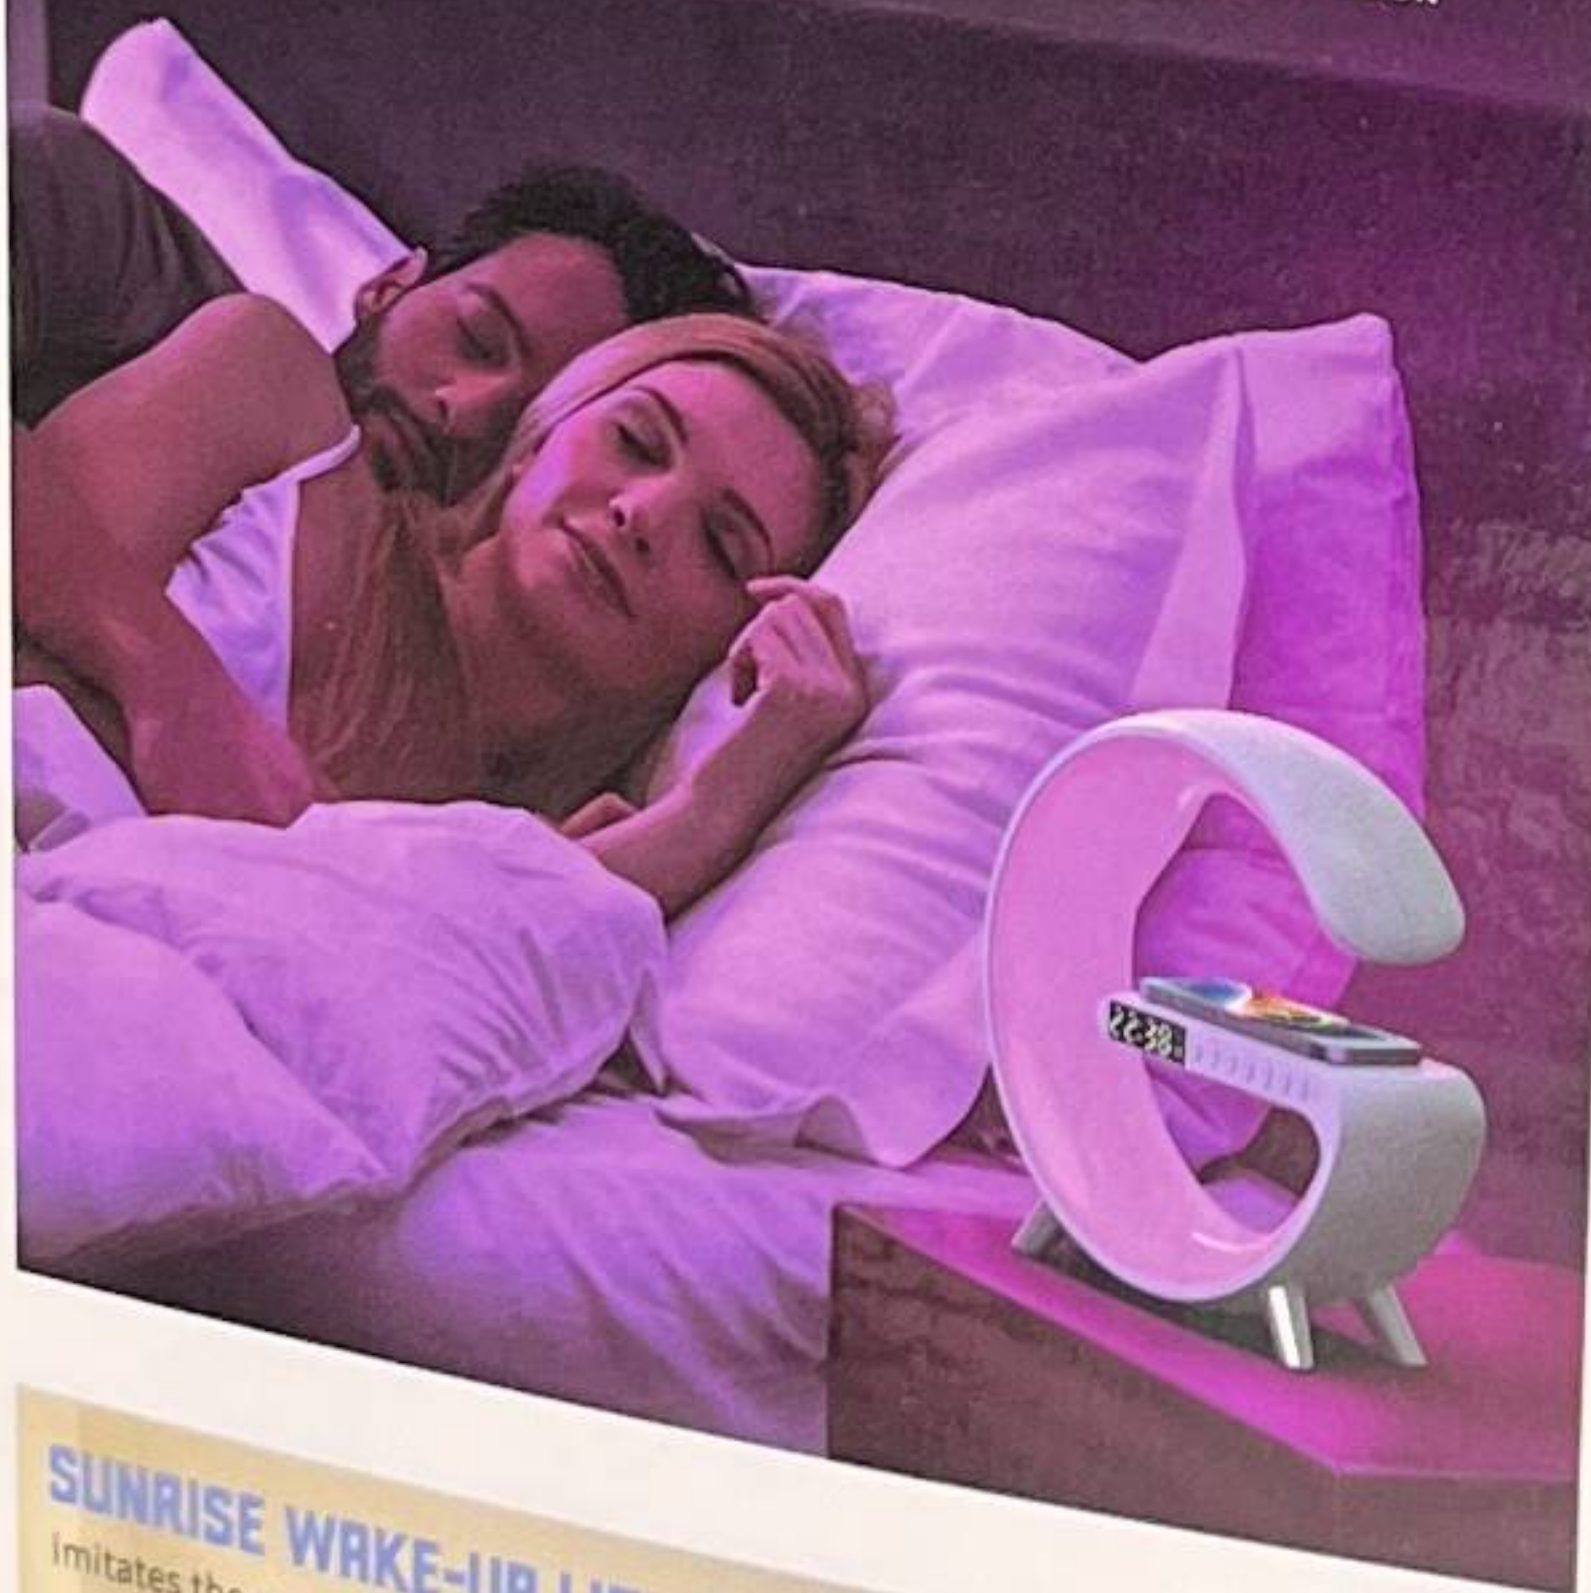

Smart Light Sound Machine

SLEEP AID LIGHT

The best version of yourself starts with the best sleep. Helps you relax before bedtime and get the sleep you've always dreamed of.

SUNRISE WAKE-UP LIGHT & ALARM

Imitates the sunrise in nature, gently waking you up, making it easier for you to wake up and the light is soft and not dazzling.

CE FC
RoHS
Made in China

Smart Light Sound Machine