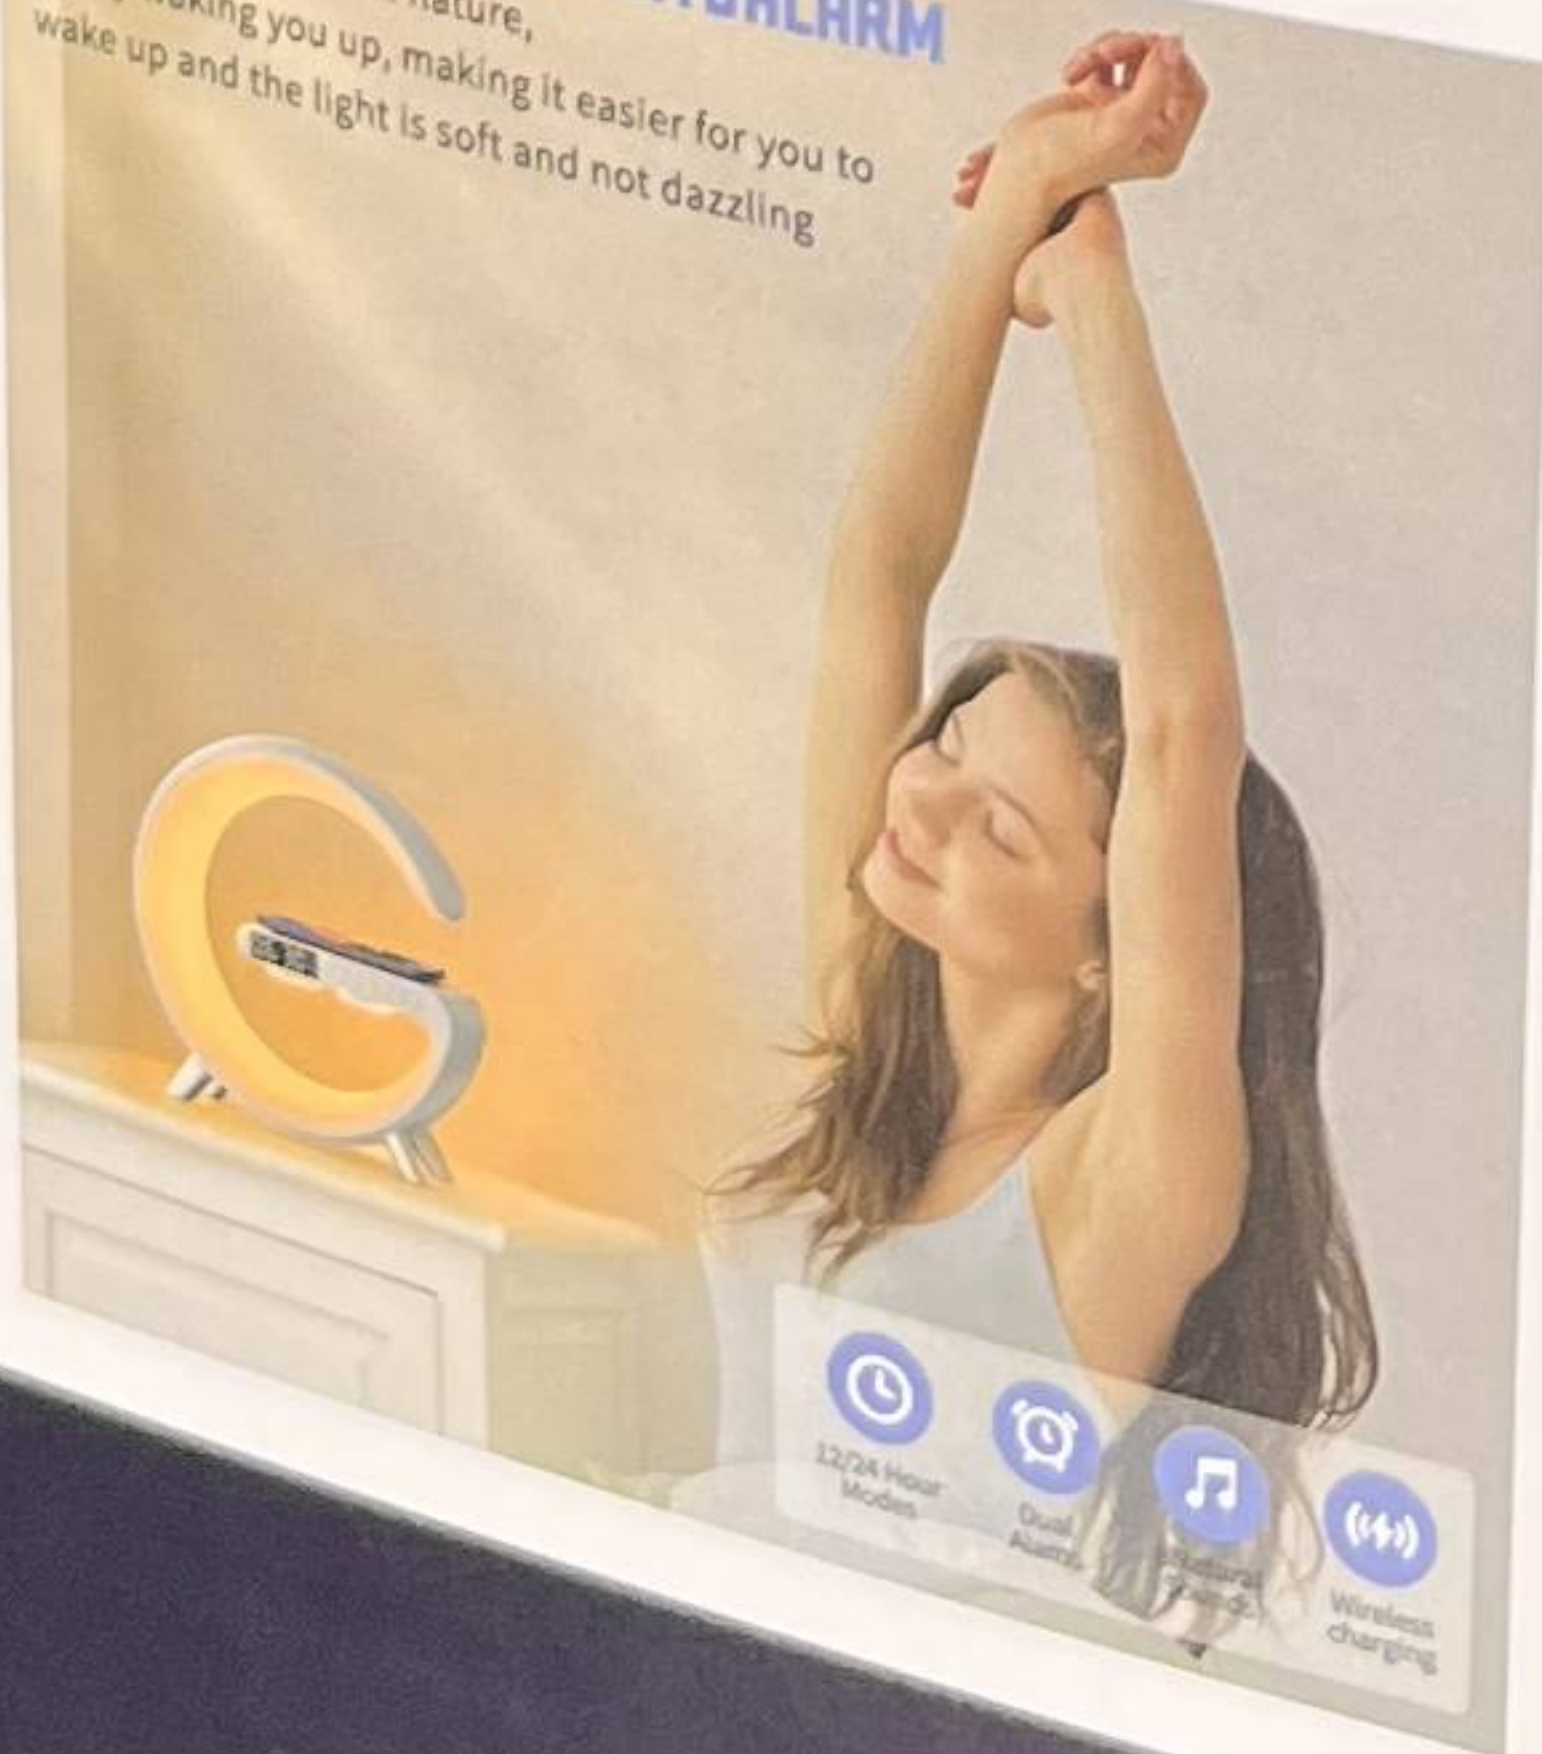

Smart Light Sound Machine

SLEEP AID LIGHT

The best version of yourself starts with the best sleep. Helps you relax before bedtime and get the sleep you've always dreamed of.

SUNRISE WAKE-UP LIGHT & ALARM

Imitates the sunrise in nature, gently waking you up, making it easier for you to wake up and the light is soft and not dazzling.

CE FC
RoHS
Made in China

Smart Light Sound Machine