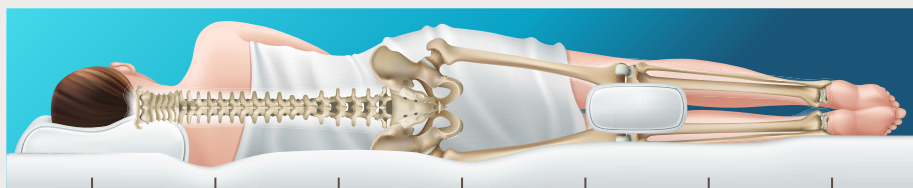

ERGONOMIC 7 ZONE MATTRESS

Head&Neck Support

Lumbar Support

Knee Support

Foot &Ankle Support

Shoulder&Upper Back

Pelvic Support

Lower Leg Support