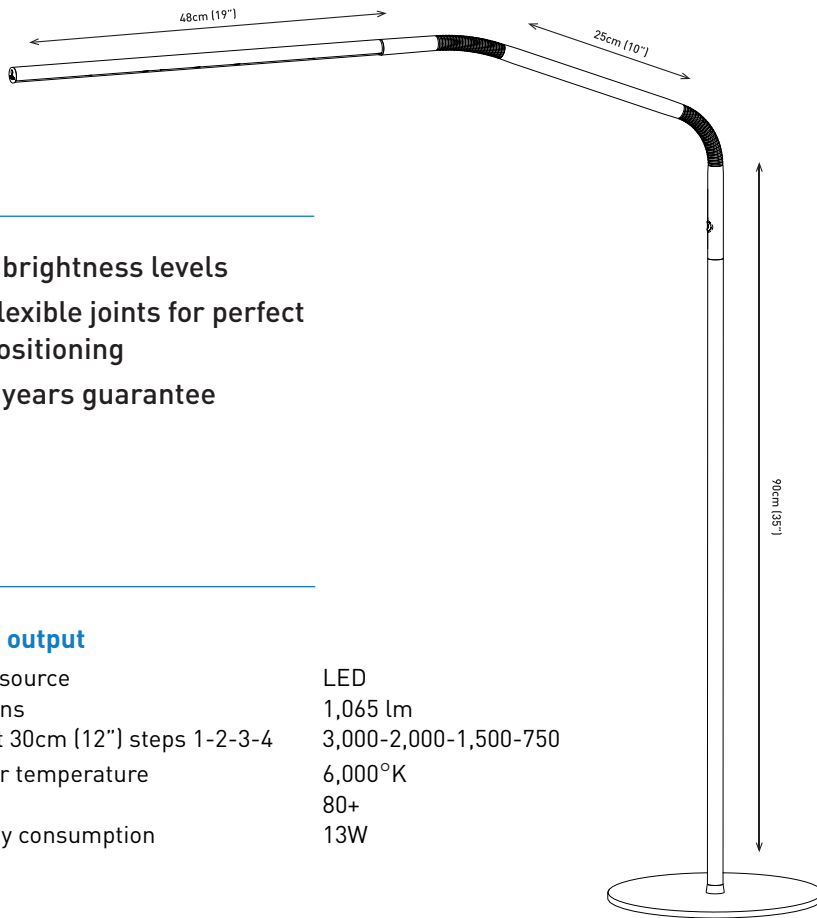

LIGHT QUALITY

ERGONOMICS

DESIGN

LED 6,000°K daylight

3,000 Lux at 30cm (12")

4 brightness levels

daylightcompany.com

Slimline 3TM

D35118

FLOOR LAMP

FEATURES

- Aluminium shade with full length diffuser
- Better spread of light and diffusion
- 4 brightness levels
- Flexible joints for perfect positioning
- 2 years guarantee

SPECIFICATIONS

Product information

Weight	3.3kg (7.4lb)
Colour	brushed steel
Cable length	2.4m (94.5")

Light output

Light source	LED
Lumens	1,065 lm
Lux at 30cm (12") steps 1-2-3-4	3,000-2,000-1,500-750
Colour temperature	6,000°K
CRI	80+
Energy consumption	13W

Packaging information

Height	79cm (31")
Width	31cm (12")
Depth	6.6cm (2.6")
Packed weight	4.3kg (9.5lb)
Products per master carton	2

ACCESSORIES

D91707 Magnifying arm

- 13cm (5") diameter rimless lens, 1.75X magnification (3 diopters), clip-on flexible arm with 57cm (22.4") maximum reach