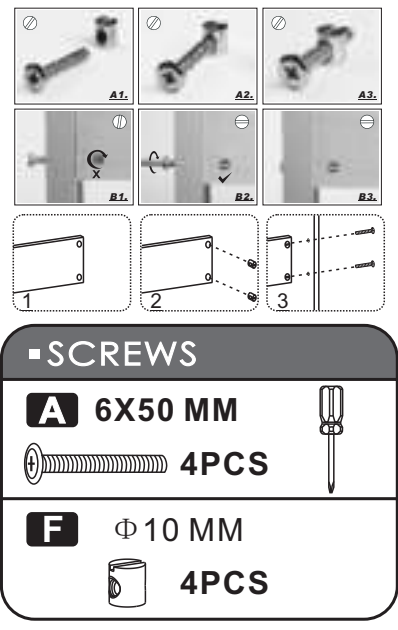

▪PARTS LIST

▪SCREWS LIST

PART	QTY.	ITEM	
A	4	6X50MM	
B	8	6X40MM	
C	4	4X28MM	
D	4	6X25 MM	

PART	QTY.	ITEM	
E	4	4X14MM	
F	4	Φ 10 MM	
	1		

5

▪ SCREWS

D 6X25 MM

 4PCS

6

▪ SCREWS

B 6X40 MM

 4PCS

7

▪ SCREWS

E 4X14 MM

 4PCS