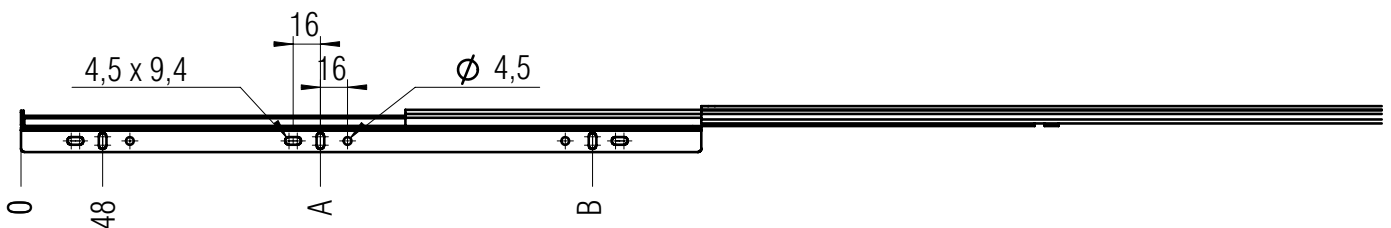

FR 5000 ASW

ACCESSORY: Side mount bracket for 5000
MONTAGE: Side Mount

WIDTH: 14 mm

Side mount bracket variant 1

Side mount bracket variant 2

MATERIAL: steel, bright galvanized

- SPECIFICATIONS:**
- ▶ Special side mount bracket for lateral mounting on FR 5000
 - ▶ For various mounting variants:
 - Floor mounting
 - Tray mounting
 - Surface-mounted slide mounting

screw holes for 3,5 mm spax screws

Length mount bracket mm	Weight per pair (kg)	Order No. galvanized
400	0,36	▶ 5032
450	0,41	▶ 5033
500	0,46	▶ 5034
550	0,51	▶ 5035

Packing Unit: 30 sets per box

▶ prompt delivery