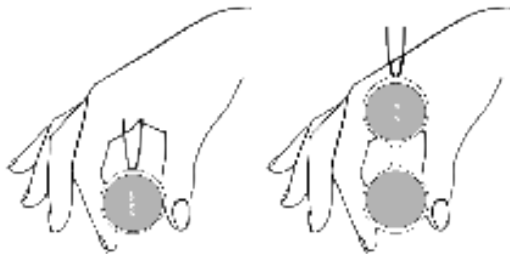

Each set of LELO Beads™ consists of a silicone harness and four or six weighted beads. When worn individually or combined using the silicone harness, LELO Beads™ offer an easy, effective and effortless way to optimize your pelvic floor workout.

Please note these are guidelines only. For example, LELO Beads™ Mini are often the preferred choice of many women who are starting to go through menopause, while the original LELO Beads™ are sometimes preferred by younger women who have just started practicing Kegel exercises.

Consult your doctor before using LELO Beads™ during pregnancy.

GETTING TO KNOW YOUR LELO Beads™

USING LELO Beads™

- How to hold

• How to insert

Inserting LELO Beads™ is not dissimilar to inserting a tampon. However, as LELO Beads™ have a wider girth, some additional insertion techniques must be used.

1. To facilitate easy insertion, apply LELO Personal Moisturizer on the leading edge of the bead(s) you intend to use. Avoid using too much lubricant, as this will make the bead(s) slippery and difficult to hold in place.
2. Lie on your back and introduce the leading end of the bead(s) into your vagina with a firm but gentle push. If you experience difficulties, raise your pelvis so that gravity can assist you. Some women find that a standing position, with one leg raised, works better for them.
3. If you are using two beads and the silicone harness, insert the crown bead first. Due to the gap between the two beads, once the crown bead is inserted, the vaginal muscles may try to push it out before you can insert the foundation bead. Take a deep breath and relax to help ease both beads in.