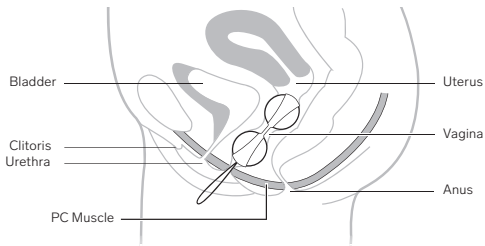

• How to position