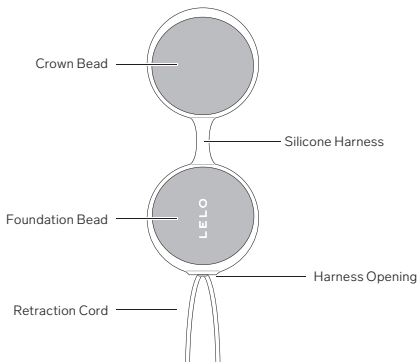

GETTING TO KNOW YOUR LELO Beads™