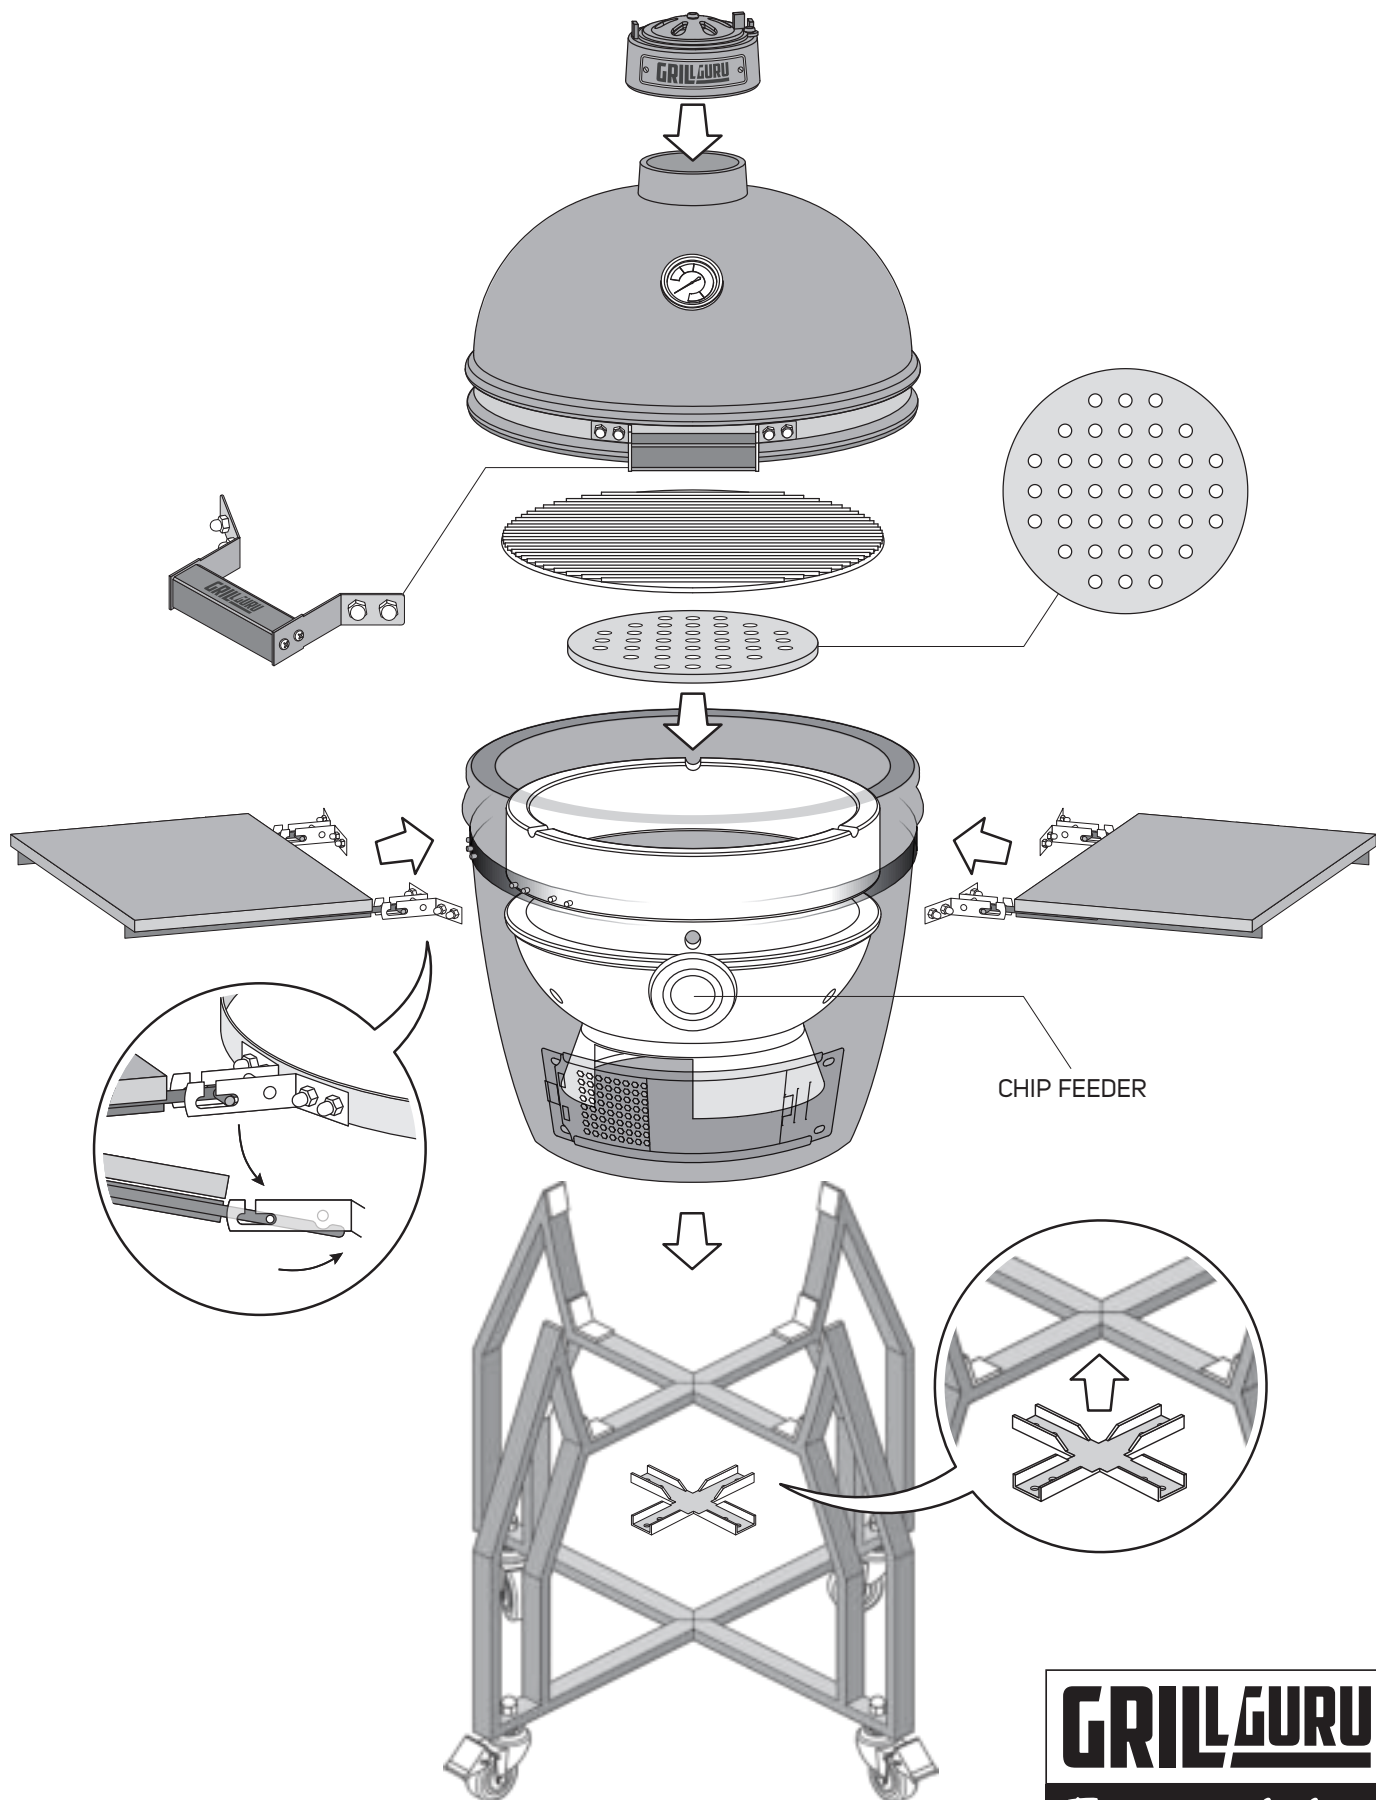

# QUICK START GUIDE

GRILL GURU ELITE BLACK LARGE | GRILL GURU CLASSIC LARGE

Go for full instruction guide to [www.GrillGuru.nl](http://www.GrillGuru.nl)