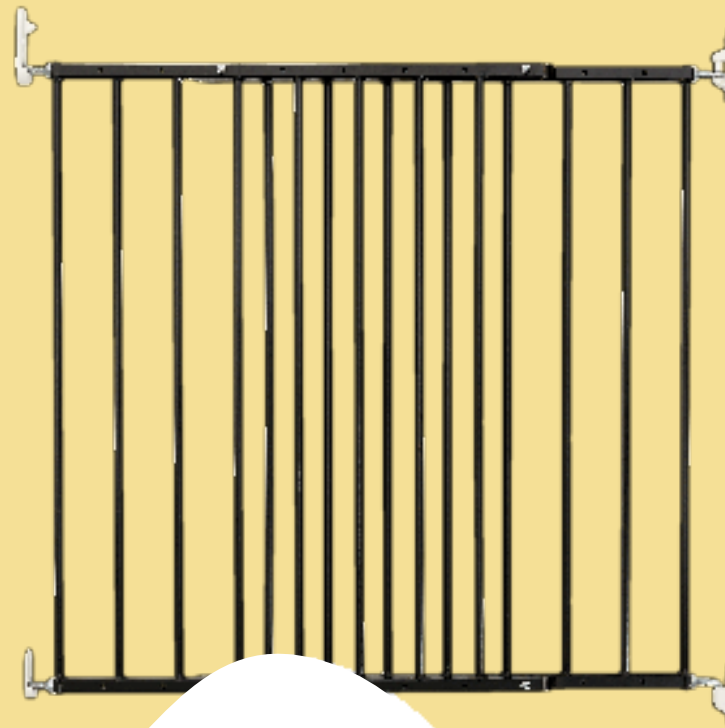

**Extra tall
gate**

DogSpace Bonnie gate

- PRESSURE FITTED GATE: NEEDS NO SCREWS AND LEAVES NO HOLES
- SWINGS OPEN BOTH WAYS - LIKE A HAPPY DOG'S TAIL WAGGING
- EASY TO OPEN WITH JUST ONE HAND FOR HUMANS - BUT NOT FOR PAWS, NO MATTER HOW BIG
- EXTRA EXTENSIONS AVAILABLE SEPARATELY TO EXTEND THE GATE UP TO 119,3 CM / 46.9"
- EXTRA TALL DOG GATE FOR MEDIUM TO LARGE SIZED BREEDS
- VERY EASY TO MOUNT AND REMOVE WITHOUT EXTRA TOOLS - AN INDICATOR MAKES IT EASY FOR YOU TO SEE WHEN THE CORRECT PRESSURE IS OBTAINED WHEN YOU INSTALL THE GATE

- ADJUSTABLE GATE - PERFECT FIT FOR BOTH STAIRS AND DOORWAYS
- OPEN FROM BOTH SIDES OR LOCK TO OPEN ONLY ONE WAY
- WALL MOUNTED DOG GATE - VERY SECURE ALSO AT TOP OF STAIRS
- EASY TO REMOVE TEMPORARILY FOR EASY VACUUMING OF DOG HAIRS AND OTHER PUPPY PARENT JOBS
- CAN BE OPENED WITH JUST ONE HAND BY HUMANS - BUT NOT BY PAWS
- LIGHT AND MODERN DESIGN

**Extra tall
gate**

DogSpace Charlie gate

- EXTRA TALL GATE FOR MEDIUM TO LARGE BREEDS
- ADJUSTABLE GATE - PERFECT FIT FOR BOTH STAIRS AND DOORWAYS
- SWINGS OPEN BOTH WAYS - JUST LIKE A HAPPILY WAGGING DOG TAIL
- WALL MOUNTED DOG GATE - VERY SECURE ALSO AT TOP OF STAIRS
- Fits into any opening between 62.5-106.8 cm / 24.7"-42"
- EASY TO REMOVE FOR FREE ACCESS. THAT MAKES PUPPY PARENT JOBS LIKE FLOOR WASHING AND VACUUMING A LOT EASIER

DogSpace Charlie

Available in black and in white

Both have white wall fittings

DogSpace Molly gate

- FLEXIBLE AND ADJUSTABLE GATE
- FOR STAIRS, DOORS AND ODD ANGLES
- OPEN FROM BOTH SIDES OR LOCK TO OPEN ONE WAY ONLY
- SWIVEL FITTINGS ALLOW YOU TO MOUNT THE GATE STRAIGHT, IN A U-SHAPE OR DIAGONALLY
- WALL MOUNTED DOG GATE - VERY SECURE ALSO AT TOP OF STAIRS
- HUMANS CAN OPEN USING JUST ONE HAND
- PAWS CAN NOT OPEN THE GATE
- EASY TO REMOVE TEMPORARILY FOR EASY VACUUMING OF DOG HAIRS AND OTHER PUPPY PARENT JOBS