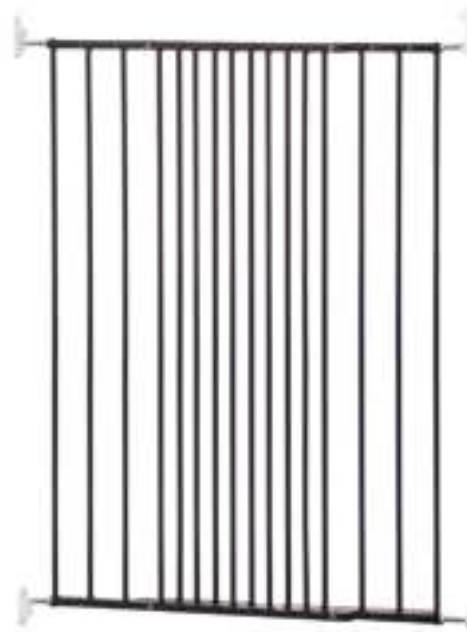

- ADJUSTABLE GATE - PERFECT FIT FOR BOTH STAIRS AND DOORWAYS
- OPEN FROM BOTH SIDES OR LOCK TO OPEN ONLY ONE WAY
- WALL MOUNTED DOG GATE - VERY SECURE ALSO AT TOP OF STAIRS
- EASY TO REMOVE TEMPORARILY FOR EASY VACUUMING OF DOG HAIRS AND OTHER PUPPY PARENT JOBS
- CAN BE OPENED WITH JUST ONE HAND BY HUMANS - BUT NOT BY PAWS
- LIGHT AND MODERN DESIGN

**Extra tall
gate**

DogSpace Charlie gate

- EXTRA TALL GATE FOR MEDIUM TO LARGE BREEDS
- ADJUSTABLE GATE - PERFECT FIT FOR BOTH STAIRS AND DOORWAYS
- SWINGS OPEN BOTH WAYS - JUST LIKE A HAPPILY WAGGING DOG TAIL
- WALL MOUNTED DOG GATE - VERY SECURE ALSO AT TOP OF STAIRS
- Fits into any opening between 62.5-106.8 cm / 24.7"-42"
- EASY TO REMOVE FOR FREE ACCESS. THAT MAKES PUPPY PARENT JOBS LIKE FLOOR WASHING AND VACUUMING A LOT EASIER

DogSpace Charlie

Available in black and in white

Both have white wall fittings

DogSpace Molly gate

- FLEXIBLE AND ADJUSTABLE GATE
- FOR STAIRS, DOORS AND ODD ANGLES
- OPEN FROM BOTH SIDES OR LOCK TO OPEN ONE WAY ONLY
- SWIVEL FITTINGS ALLOW YOU TO MOUNT THE GATE STRAIGHT, IN A U-SHAPE OR DIAGONALLY
- WALL MOUNTED DOG GATE - VERY SECURE ALSO AT TOP OF STAIRS
- HUMANS CAN OPEN USING JUST ONE HAND
- PAWS CAN NOT OPEN THE GATE
- EASY TO REMOVE TEMPORARILY FOR EASY VACUUMING OF DOG HAIRS AND OTHER PUPPY PARENT JOBS

DogSpace Max M gate

- SMALL TO MEDIUM SIZED PUPPIES AND DOGS
- WALL MOUNTED GATE FOR WIDE OPENINGS
- VERY SAFE AT THE TOP OF STAIRS
- CONFIGURATION GATE THAT CAN FIT ALMOST ANY HOME AND ANGLE
- SWINGS OPEN BOTH WAYS - LIKE A HAPPY DOG'S TAIL WAGGING
- EASY TO OPEN WITH JUST ONE HAND FOR HUMANS - BUT NOT FOR PAWS, NO MATTER IF THEY ARE BIG OR SMALL
- EXTRA EXTENSIONS AVAILABLE SEPARATELY
EXTRA SECTIONS (33 CM/2.8" OR 72 CM / 28.3")
TO EXTEND THE GATE INFINITELY
- VERY EASY TO MOUNT AND REMOVE AGAIN TEMPORARILY