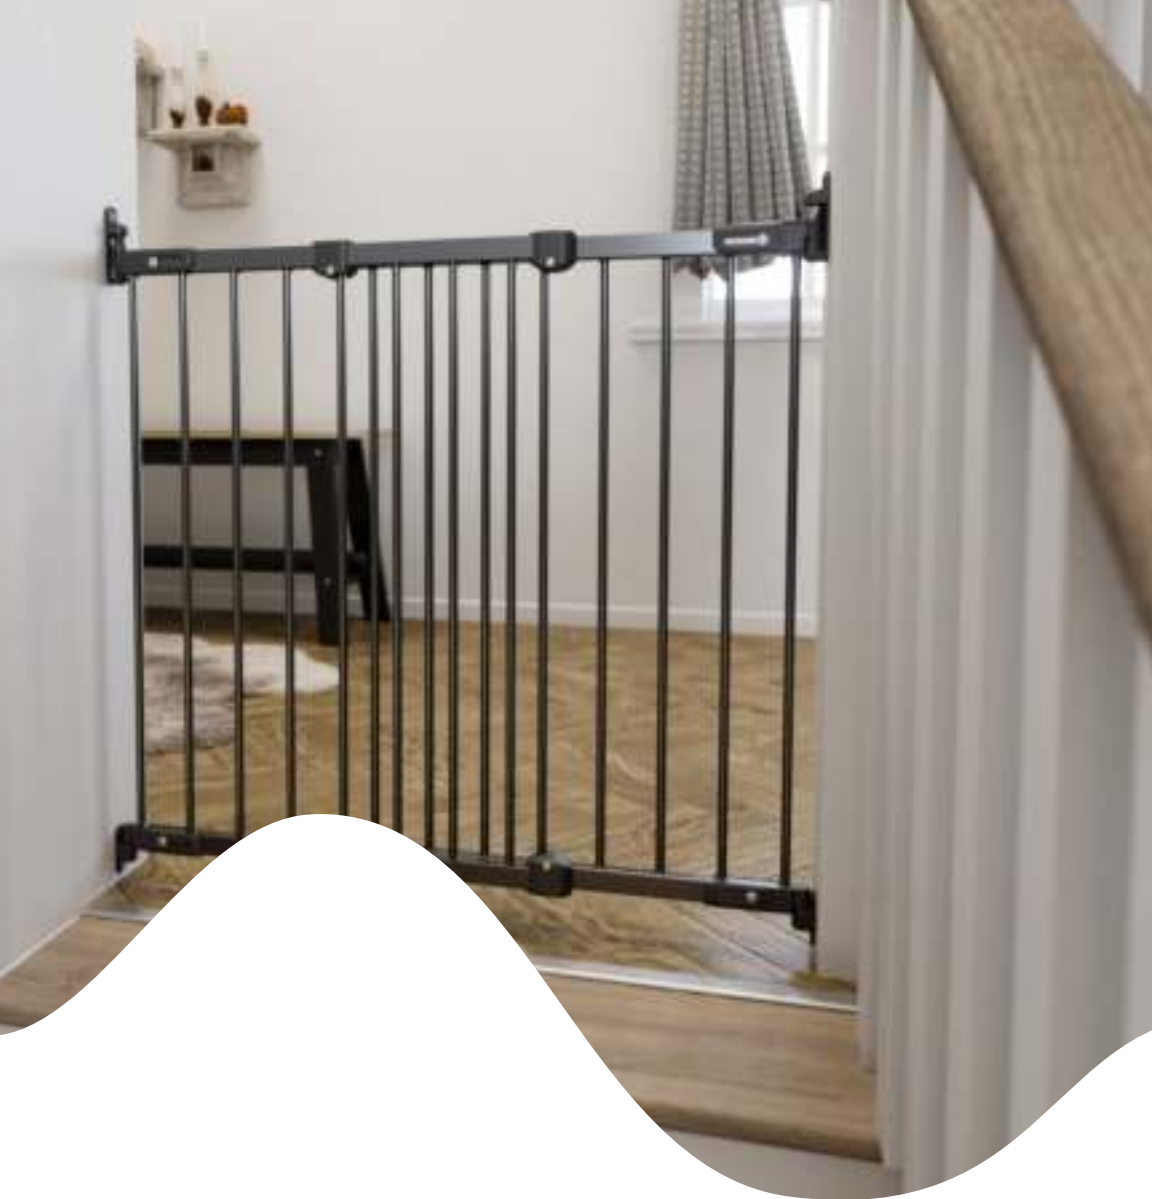

- ADJUSTABLE GATE - PERFECT FIT FOR BOTH STAIRS AND DOORWAYS
- OPEN FROM BOTH SIDES OR LOCK TO OPEN ONLY ONE WAY
- WALL MOUNTED DOG GATE - VERY SECURE ALSO AT TOP OF STAIRS
- EASY TO REMOVE TEMPORARILY FOR EASY VACUUMING OF DOG HAIRS AND OTHER PUPPY PARENT JOBS
- CAN BE OPENED WITH JUST ONE HAND BY HUMANS - BUT NOT BY PAWS
- LIGHT AND MODERN DESIGN

**Extra tall
gate**

DogSpace Charlie gate

- EXTRA TALL GATE FOR MEDIUM TO LARGE BREEDS
- ADJUSTABLE GATE - PERFECT FIT FOR BOTH STAIRS AND DOORWAYS
- SWINGS OPEN BOTH WAYS - JUST LIKE A HAPPILY WAGGING DOG TAIL
- WALL MOUNTED DOG GATE - VERY SECURE ALSO AT TOP OF STAIRS
- Fits into any opening between 62.5-106.8 cm / 24.7"-42"
- EASY TO REMOVE FOR FREE ACCESS. THAT MAKES PUPPY PARENT JOBS LIKE FLOOR WASHING AND VACUUMING A LOT EASIER

DogSpace Charlie

Available in black and in white

Both have white wall fittings

DogSpace Molly gate

- FLEXIBLE AND ADJUSTABLE GATE
- FOR STAIRS, DOORS AND ODD ANGLES
- OPEN FROM BOTH SIDES OR LOCK TO OPEN ONE WAY ONLY
- SWIVEL FITTINGS ALLOW YOU TO MOUNT THE GATE STRAIGHT, IN A U-SHAPE OR DIAGONALLY
- WALL MOUNTED DOG GATE - VERY SECURE ALSO AT TOP OF STAIRS
- HUMANS CAN OPEN USING JUST ONE HAND
- PAWS CAN NOT OPEN THE GATE
- EASY TO REMOVE TEMPORARILY FOR EASY VACUUMING OF DOG HAIRS AND OTHER PUPPY PARENT JOBS

DogSpace Max M gate

- SMALL TO MEDIUM SIZED PUPPIES AND DOGS
- WALL MOUNTED GATE FOR WIDE OPENINGS
- VERY SAFE AT THE TOP OF STAIRS
- CONFIGURATION GATE THAT CAN FIT ALMOST ANY HOME AND ANGLE
- SWINGS OPEN BOTH WAYS - LIKE A HAPPY DOG'S TAIL WAGGING
- EASY TO OPEN WITH JUST ONE HAND FOR HUMANS - BUT NOT FOR PAWS, NO MATTER IF THEY ARE BIG OR SMALL
- EXTRA EXTENSIONS AVAILABLE SEPARATELY
EXTRA SECTIONS (33 CM/2.8" OR 72 CM / 28.3")
TO EXTEND THE GATE INFINITELY
- VERY EASY TO MOUNT AND REMOVE AGAIN TEMPORARILY