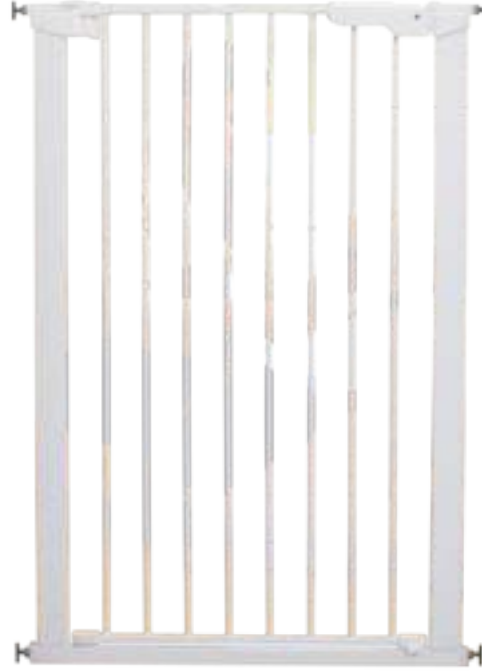

DogSpace™

Pressure Fitted gates

Avoid holes in the wall
or door frame...

DogSpace[®] Lassie gate

You can extend
this gate...

- PRESSURE FITTED GATE: NEEDS NO SCREWS AND LEAVES NO HOLES
- VERY EASY TO MOUNT AND REMOVE WITHOUT EXTRA TOOLS
- SWINGS OPEN BOTH WAYS - LIKE A HAPPY DOG'S TAIL WAGGING
- EASY TO OPEN WITH JUST ONE HAND FOR HUMANS - BUT NOT FOR PAWS, NO MATTER IF THEY ARE BIG OR SMALL
- LIGHT AND MODERN DESIGN FOR SMALL TO MEDIUM SIZED BREEDS
- AN INDICATOR MAKES IT EASY TO SEE WHEN THE GATE IS MOUNTED CORRECTLY
- - FOR BOTH HUMAN EYES AND YOUR DOG'S BLACK AND WHITE VISION
- EXTRA EXTENSIONS AVAILABLE SEPARATELY TO EXTEND THE GATE UP TO 119.3 CM / 46.9"

**Extra tall
gate**

DogSpace Bonnie gate

- PRESSURE FITTED GATE: NEEDS NO SCREWS AND LEAVES NO HOLES
- SWINGS OPEN BOTH WAYS - LIKE A HAPPY DOG'S TAIL WAGGING
- EASY TO OPEN WITH JUST ONE HAND FOR HUMANS - BUT NOT FOR PAWS, NO MATTER HOW BIG
- EXTRA EXTENSIONS AVAILABLE SEPARATELY TO EXTEND THE GATE UP TO 119,3 CM / 46.9"
- EXTRA TALL DOG GATE FOR MEDIUM TO LARGE SIZED BREEDS
- VERY EASY TO MOUNT AND REMOVE WITHOUT EXTRA TOOLS - AN INDICATOR MAKES IT EASY FOR YOU TO SEE WHEN THE CORRECT PRESSURE IS OBTAINED WHEN YOU INSTALL THE GATE

- ADJUSTABLE GATE - PERFECT FIT FOR BOTH STAIRS AND DOORWAYS
- OPEN FROM BOTH SIDES OR LOCK TO OPEN ONLY ONE WAY
- WALL MOUNTED DOG GATE - VERY SECURE ALSO AT TOP OF STAIRS
- EASY TO REMOVE TEMPORARILY FOR EASY VACUUMING OF DOG HAIRS AND OTHER PUPPY PARENT JOBS
- CAN BE OPENED WITH JUST ONE HAND BY HUMANS - BUT NOT BY PAWS
- LIGHT AND MODERN DESIGN