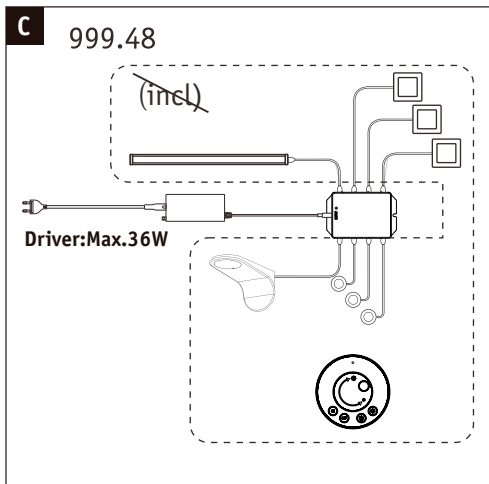

Not incl.

Paulmann
Art.Nr:999.76

Function of keys

Code Matching

(Press the "ON" button one time within 5s of connecting to the controller)

One remote control can control countless controller (99946/99947/99948), but a controller (99946/99947/99948) can be only controlled by 4 pcs remote control.

Code Clearing

(Press the "NO" button three times within 5s of cancelling the connection to the controller)

Hiermit erklärt Paulmann Licht, dass der Funkanlagentyp Art.-Nr.: 999.46/999.47/999.48 der Richtlinie 2014/53/EU entspricht. Der vollständige