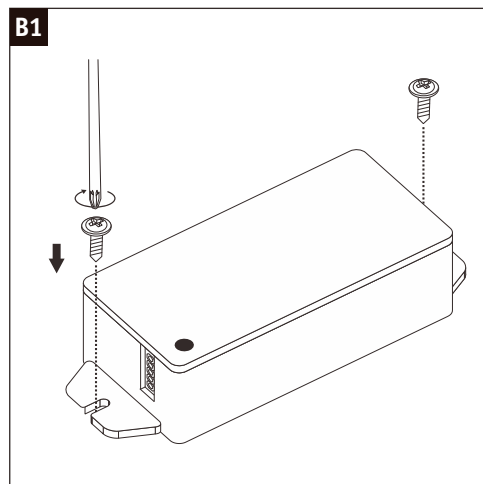

Not incl.

Paulmann
Art.Nr:999.76

Function of keys

Code Matching

(Press the "ON" button one time within 5s of connecting to the controller)

One remote control can control countless controller (99946/99947/99948), but a controller (99946/99947/99948) can be only controlled by 4 pcs remote control.