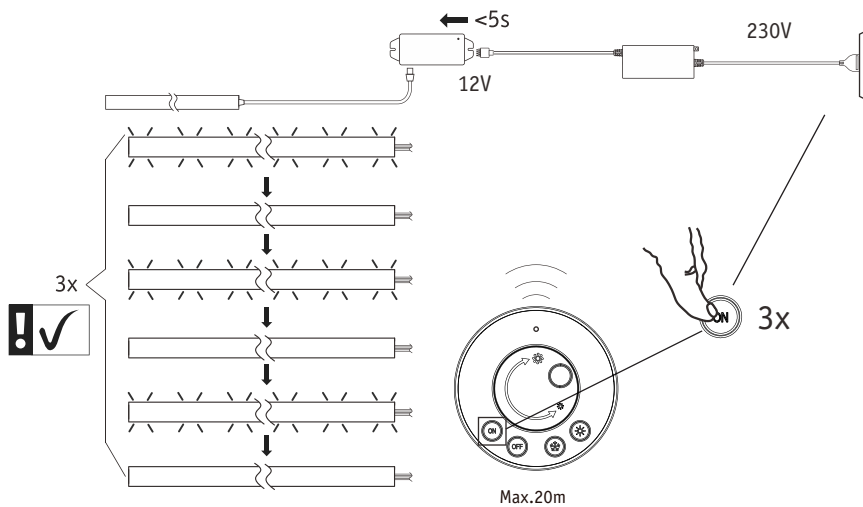

Not incl.

Paulmann
Art.Nr:999.76

Function of keys

Code Matching

(Press the "ON" button one time within 5s of connecting to the controller)

One remote control can control countless controller (99946/99947/99948), but a controller (99946/99947/99948) can be only controlled by 4 pcs remote control.

Code Clearing

(Press the "NO" button three times within 5s of cancelling the connection to the controller)

Hiermit erklärt Paulmann Licht, dass der Funkanlagentyp Art.-Nr.: 999.46/999.47/999.48 der Richtlinie 2014/53/EU entspricht. Der vollständige