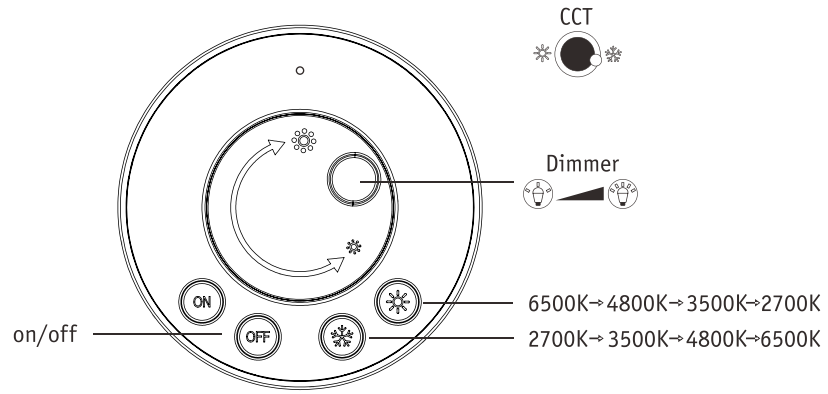

Not incl.

Paulmann
Art.Nr:999.76

Function of keys

Code Matching

(Press the "ON" button one time within 5s of connecting to the controller)

One remote control can control countless controller (99946/99947/99948), but a controller (99946/99947/99948) can be only controlled by 4 pcs remote control.

Code Clearing

(Press the "NO" button three times within 5s of cancelling the connection to the controller)

Hiermit erklärt Paulmann Licht, dass der Funkanlagentyp Art.-Nr.: 999.46/999.47/999.48 der Richtlinie 2014/53/EU entspricht. Der vollständige