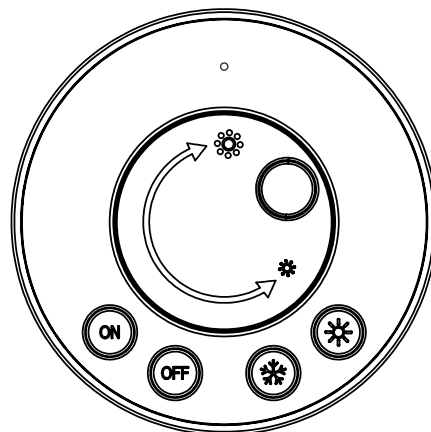

Not incl.

Paulmann
Art.Nr:999.76

Function of keys

Code Matching

(Press the "ON" button one time within 5s of connecting to the controller)

One remote control can control countless controller (99946/99947/99948), but a controller (99946/99947/99948) can be only controlled by 4 pcs remote control.

Code Clearing

(Press the "NO" button three times within 5s of cancelling the connection to the controller)

Hiermit erklärt Paulmann Licht, dass der Funkanlagentyp Art.-Nr.: 999.46/999.47/999.48 der Richtlinie 2014/53/EU entspricht. Der vollständige