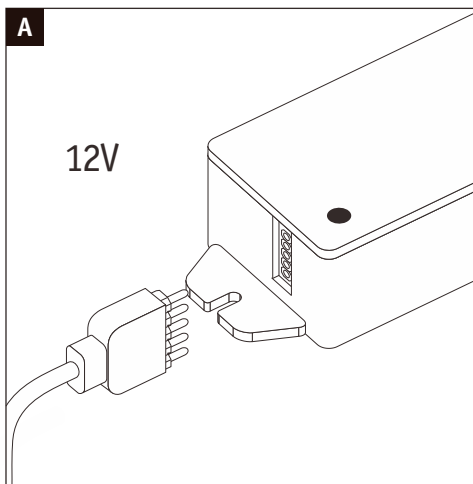

Not incl.

Paulmann
Art.Nr:999.76

Function of keys

Code Matching

(Press the "ON" button one time within 5s of connecting to the controller)

One remote control can control countless controller (99946/99947/99948), but a controller (99946/99947/99948) can be only controlled by 4 pcs remote control.