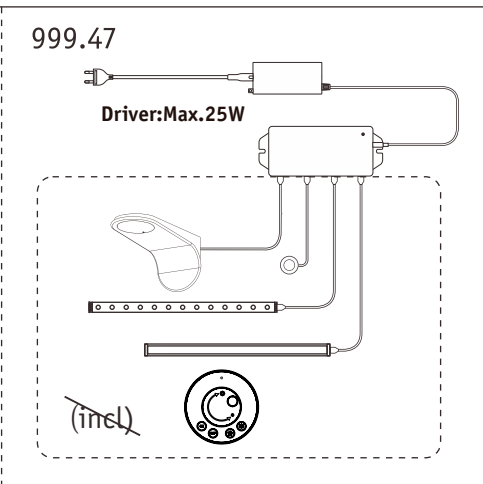

Not incl.

Paulmann
Art.Nr:999.76

Function of keys

Code Matching

(Press the "ON" button one time within 5s of connecting to the controller)

One remote control can control countless controller (99946/99947/99948), but a controller (99946/99947/99948) can be only controlled by 4 pcs remote control.

Code Clearing

(Press the "NO" button three times within 5s of cancelling the connection to the controller)

Hiermit erklärt Paulmann Licht, dass der Funkanlagentyp Art.-Nr.: 999.46/999.47/999.48 der Richtlinie 2014/53/EU entspricht. Der vollständige