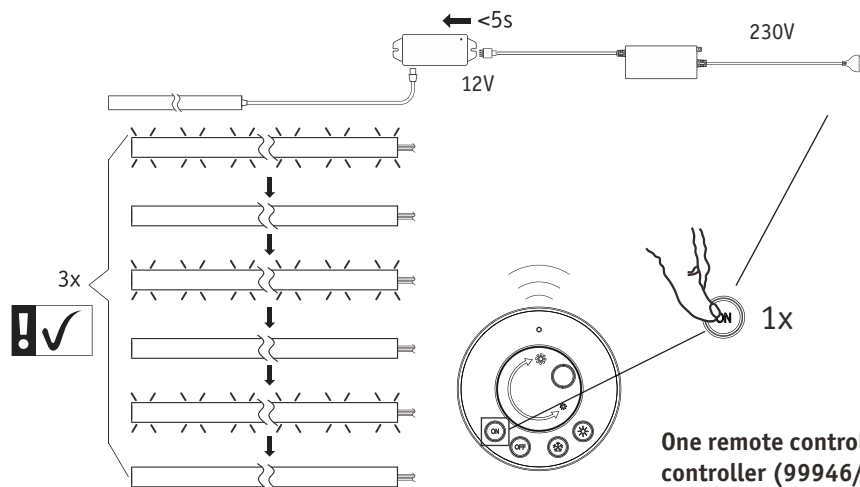

Not incl.

Paulmann
Art.Nr:999.76

Function of keys

Code Matching

(Press the "ON" button one time within 5s of connecting to the controller)

One remote control can control countless controller (99946/99947/99948), but a controller (99946/99947/99948) can be only controlled by 4 pcs remote control.

Code Clearing

(Press the "NO" button three times within 5s of cancelling the connection to the controller)

Hiermit erklärt Paulmann Licht, dass der Funkanlagentyp Art.-Nr.: 999.46/999.47/999.48 der Richtlinie 2014/53/EU entspricht. Der vollständige