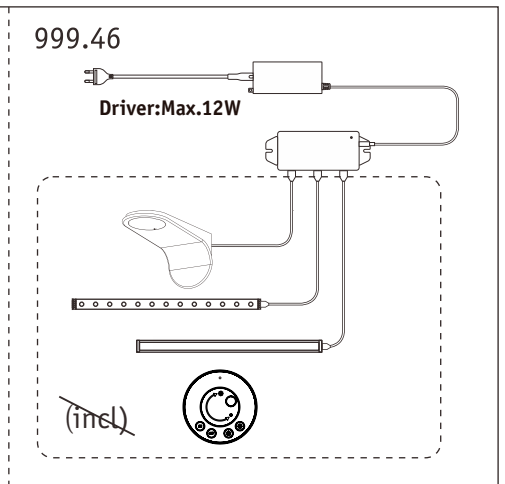

Paulmann

Safety Instructions

1, 2, 3, 4, 5, 6, 7, 8, 11, 14, 19, 22, 23, 24, 25, 26, 27, 28, 29, 33, 34;

Info

www.paulmann.com

Paulmann Licht GmbH
Quezinger Feld 2
31832 Springe
Germany

www.paulmann.com

<p>Art.-Nr.: 999.46 999.47 999.48</p> <p>(+MA 326)PEO 04/21</p> 	<p>999.46</p>  	<p>999.47</p>  	<p>999.48</p>  	 
---	--	--	---	---

Not incl.

Paulmann
Art.Nr:999.76

Function of keys

Code Matching

(Press the "ON" button one time within 5s of connecting to the controller)

One remote control can control countless controller (99946/99947/99948), but a controller (99946/99947/99948) can be only controlled by 4 pcs remote control.