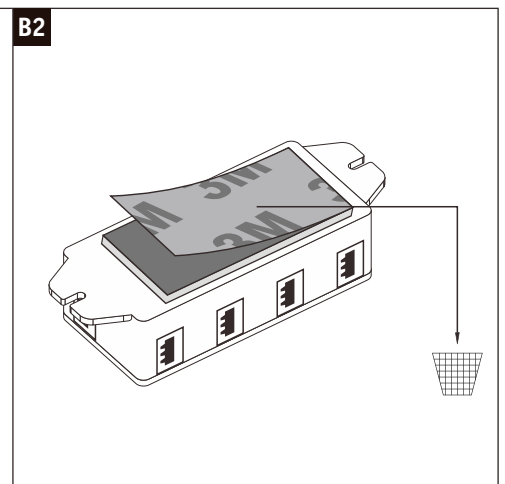

Not incl.

Paulmann
Art.Nr:999.76

Function of keys

Code Matching

(Press the "ON" button one time within 5s of connecting to the controller)

One remote control can control countless controller (99946/99947/99948), but a controller (99946/99947/99948) can be only controlled by 4 pcs remote control.