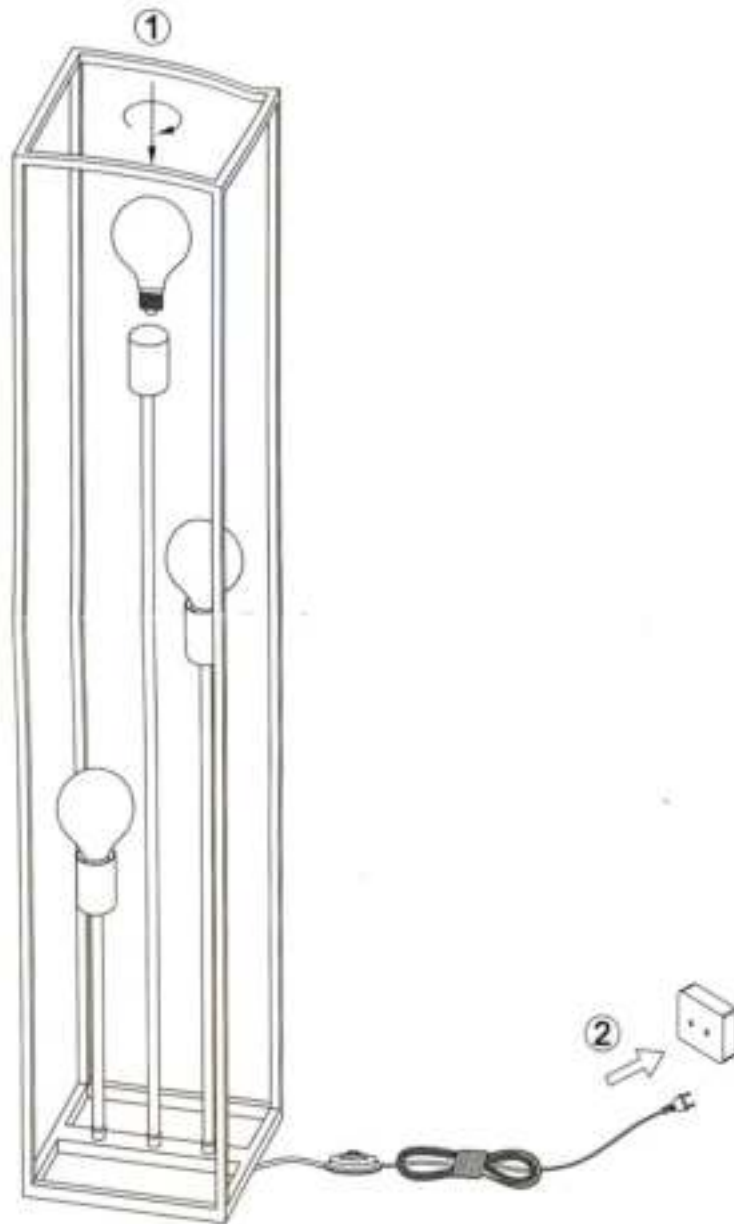

Q13390

DMQ

2

BULB: 3 Pieces E27 Max. 40W not included