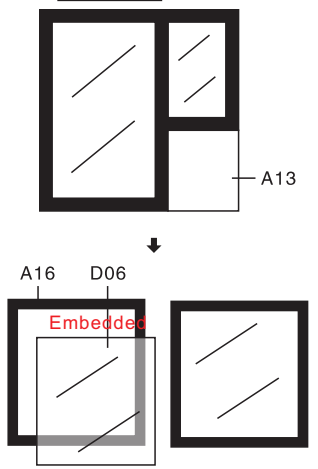

Complete dust cover