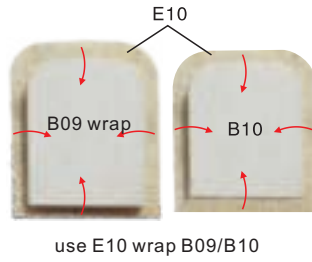

cut E10 as chair template

use E10 wrap B09/B10