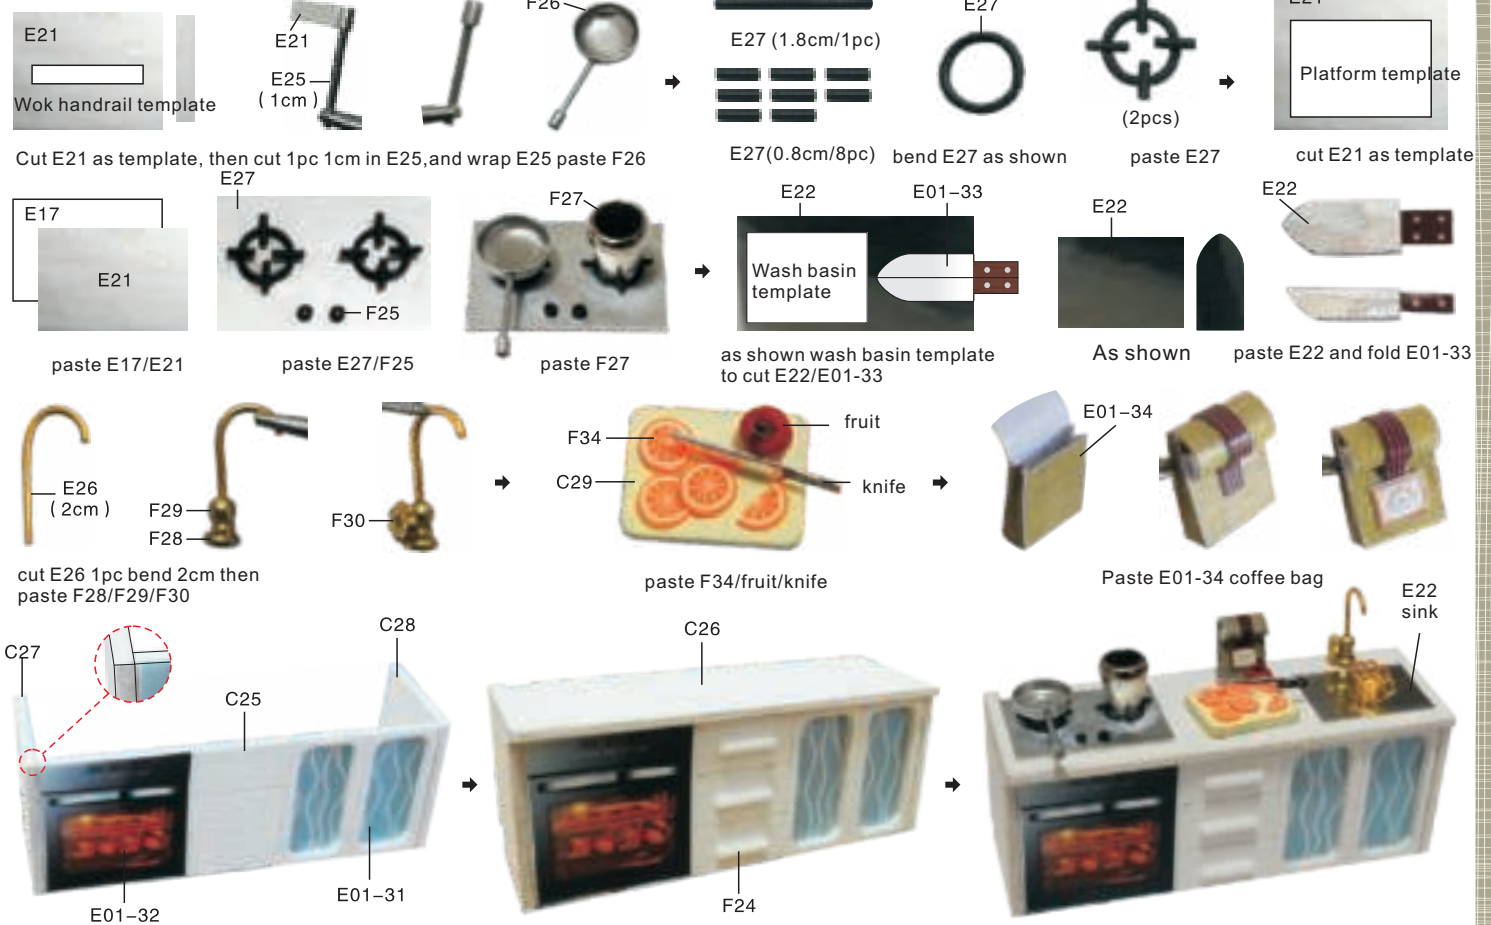

Complete wine glasses/fruit/Bow tie

↓

Cut E31 of 4cm then as shown bend

Complete the Ribbon bow

Complete fruit basket

Complete the carpet

Complete the wine cabinet

Complete the kitchen cabinet

Complete Dining table/dining chair

Complete the stairs

Finish the door / window

Complete dust cover

Complete dust cover

Complete the movement

Complete paper accessories

Complete paper accessories