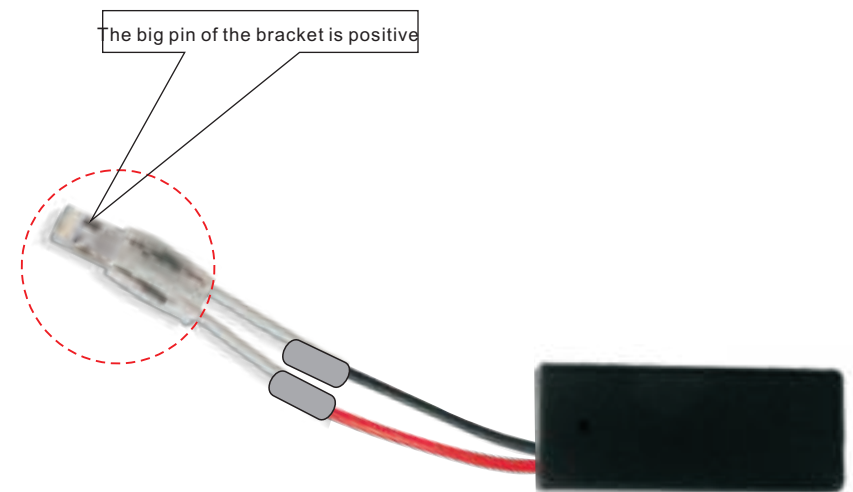

Battery box installation method