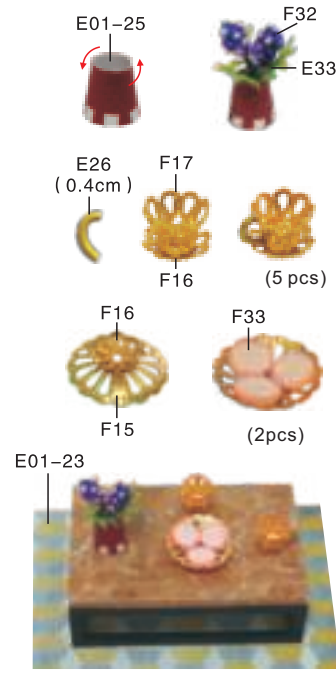

as shown

front

use E13 wrap B22

front

use E13 wrap B23

front(2pcs)

use E13 wrap B24

front (3pcs)

paste B21 into B22

paste B24 into B22

paste B23

paste pillow

Complete the tea table

use E01-24 wrap B26

Complete the Round sofa

as round sofa template to cut E14

Complete wine glasses/fruit/Bow tie

↓

Cut E31 of 4cm then as shown bend

Complete the Ribbon bow

Complete fruit basket

Complete the carpet

Complete the wine cabinet

Complete the kitchen cabinet