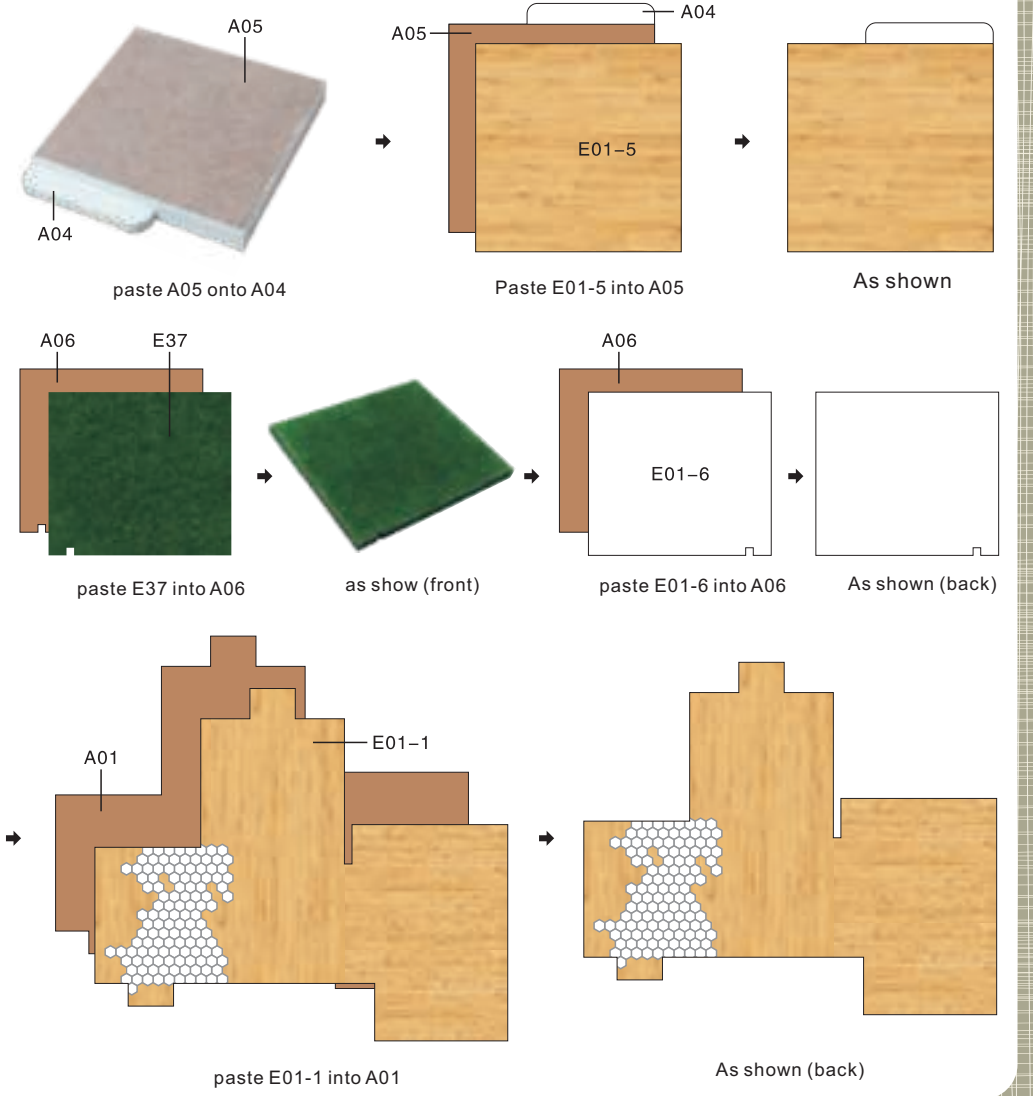

Complete wine glasses/fruit/Bow tie

↓

Cut E31 of 4cm then as shown bend

Complete the Ribbon bow

Complete fruit basket

Complete the carpet

Complete the wine cabinet

Complete the kitchen cabinet

Complete Dining table/dining chair

Complete the stairs

Finish the door / window

Complete dust cover

Complete dust cover

Complete the movement

Complete paper accessories

Complete paper accessories