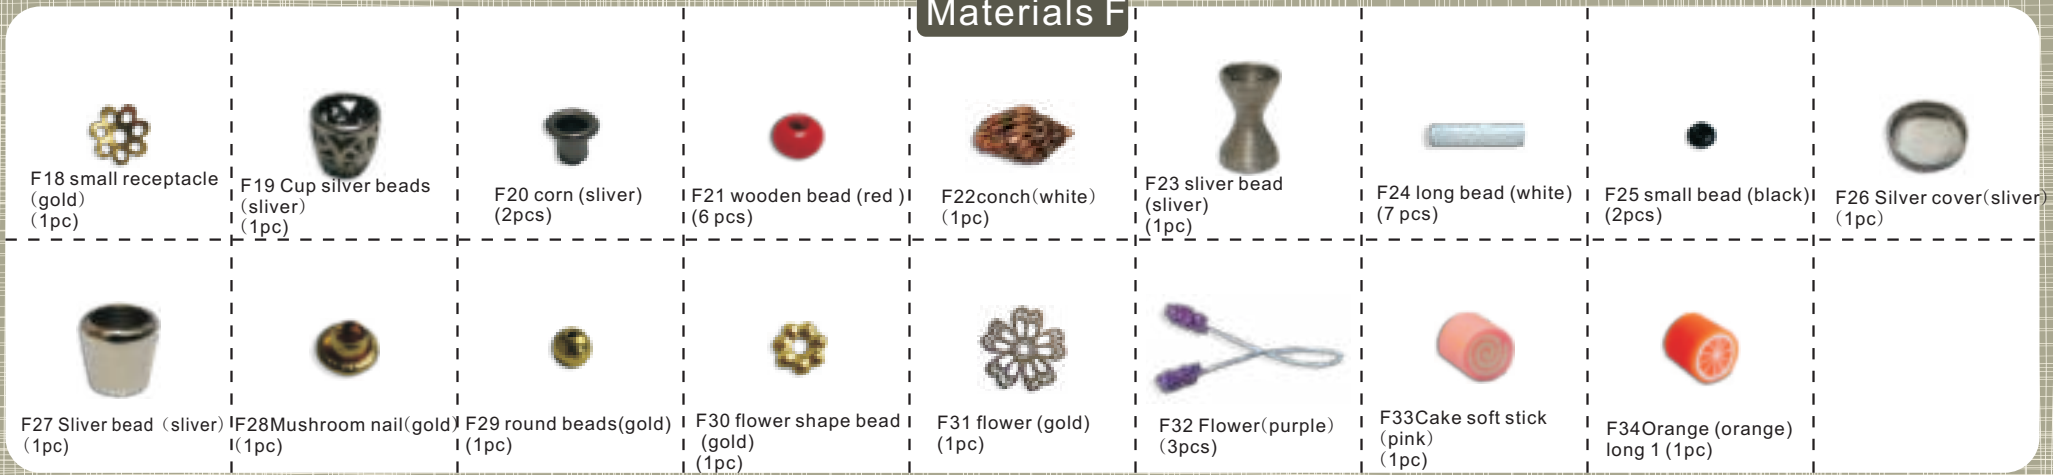

Materials F