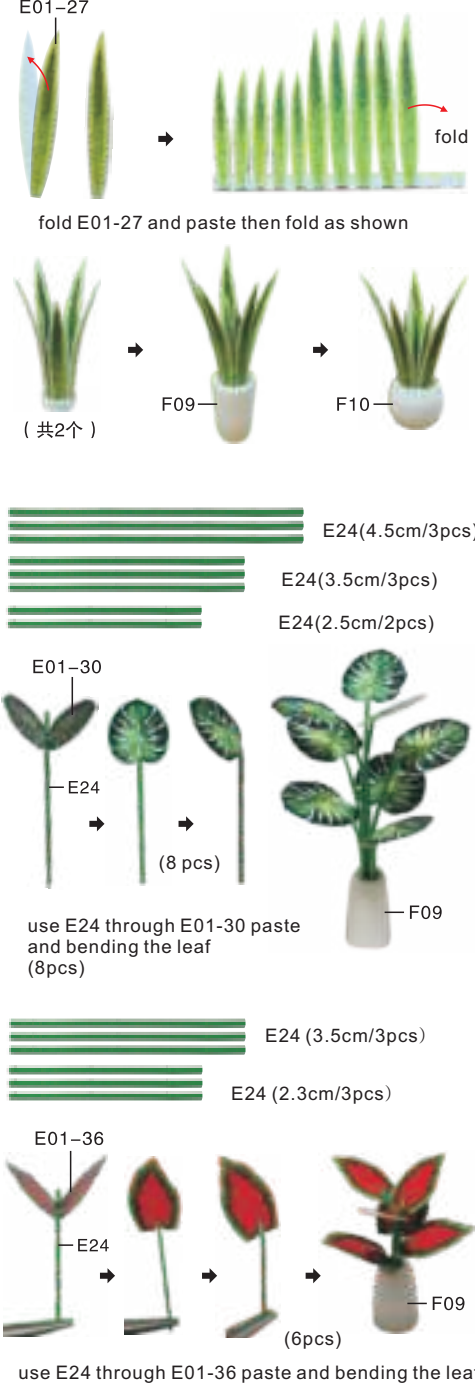

Complete the Living room Potted / leisure Potted / Red Potted