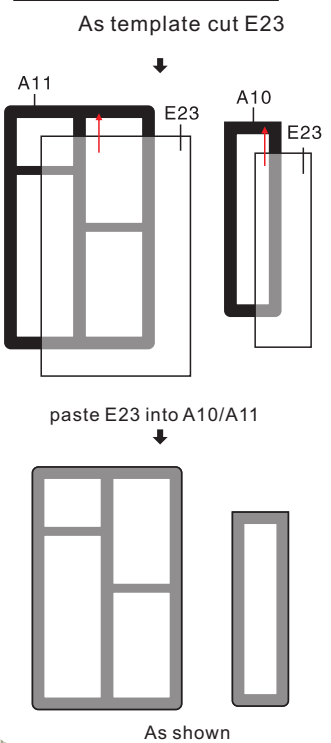

Finish the door / window