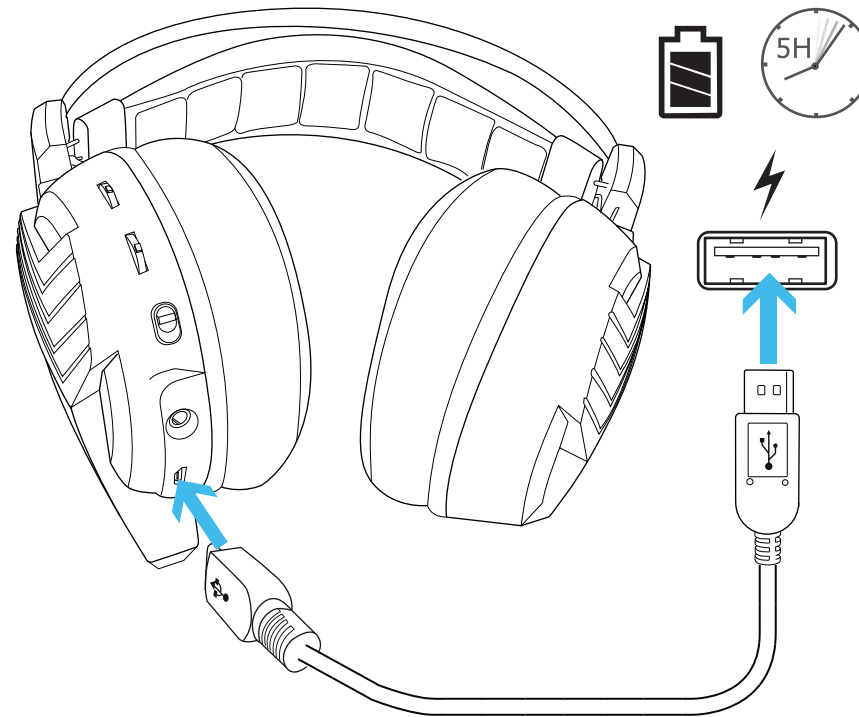

MAGNA^{7.1} | Wireless Headset

www.trust.com/22796/faq

1.

2.

Settings

Devices

Audio Devices

Input Device

USB Headset (GXT 393 Gaming Headset)

Output Device

USB Headset (GXT 393 Gaming Headset)