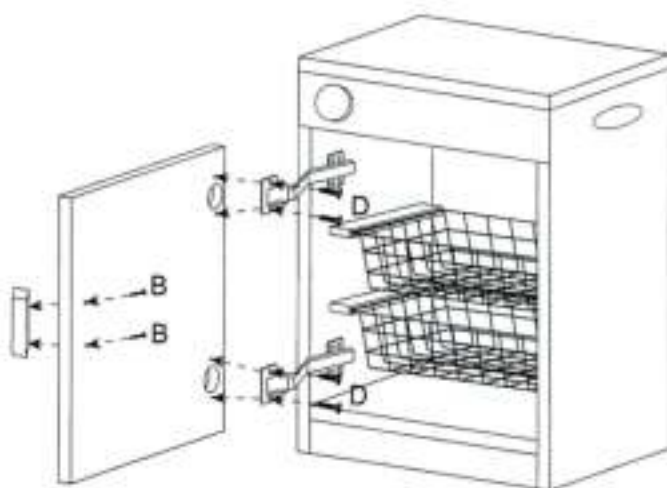

Assembly Instruction

Item No.50761 White Kitchen-Dish Washer (Version-1)

Thank you for purchasing VIGA product. Please follow the instructions step by step in order to build the unit correctly.
Attention: Screws should be located and not tightened completely until the unit is constructed into a dish washer.

STEP 1

STEP 2

STEP 3

STEP 4

⚠ WARNING:

This toy is required to be assembled by adults only.
It may contain potential choking hazards, small parts or sharp points before assembly.
Incorrect assembly may cause injury to children.
Screws may rust over time, please inspect all the screws periodically.

Assembly Instruction

Item No.50760 White Kitchen -Fridge (Version-1)

Thank you for purchasing VIGA product. Please follow the instructions step by step in order to build the unit correctly.
Attention: Screws should be located and not tightened completely until the unit is constructed into a Fridge.