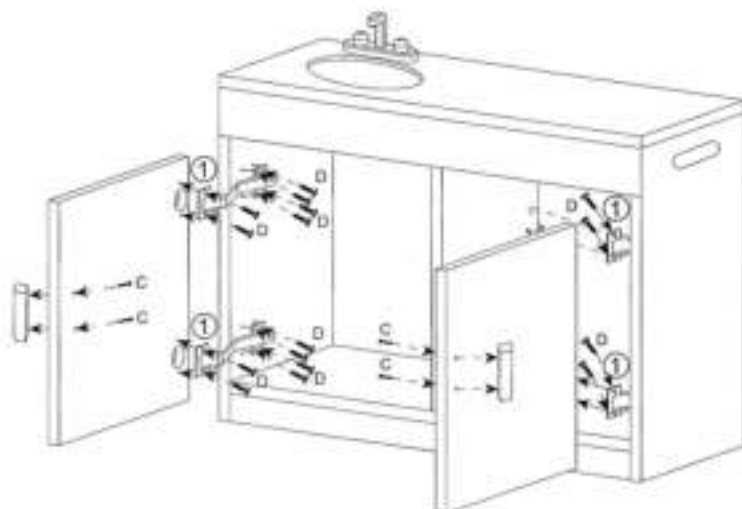

STEP 2

STEP 3

Assembly Instruction

Item No. 50763 White Kitchen-Sink (Version-1)

Thank you for purchasing VIGA product. Please follow the instructions step by step in order to build the unit correctly.
Attention: Screws should be located and not tightened completely until the unit is constructed into a sink.

STEP 1

STEP 2

STEP 3

WARNING:

This toy is required to be assembled by adults only.
It may contain potential choking hazards, small parts or sharp points before assembly.
Incorrect assembly may cause injury to children.
Screws may rust over time, please inspect all the screws periodically.

Assembly Instruction

Item No.50761 White Kitchen-Dish Washer (Version-1)

Thank you for purchasing VIGA product. Please follow the instructions step by step in order to build the unit correctly.
Attention: Screws should be located and not tightened completely until the unit is constructed into a dish washer.