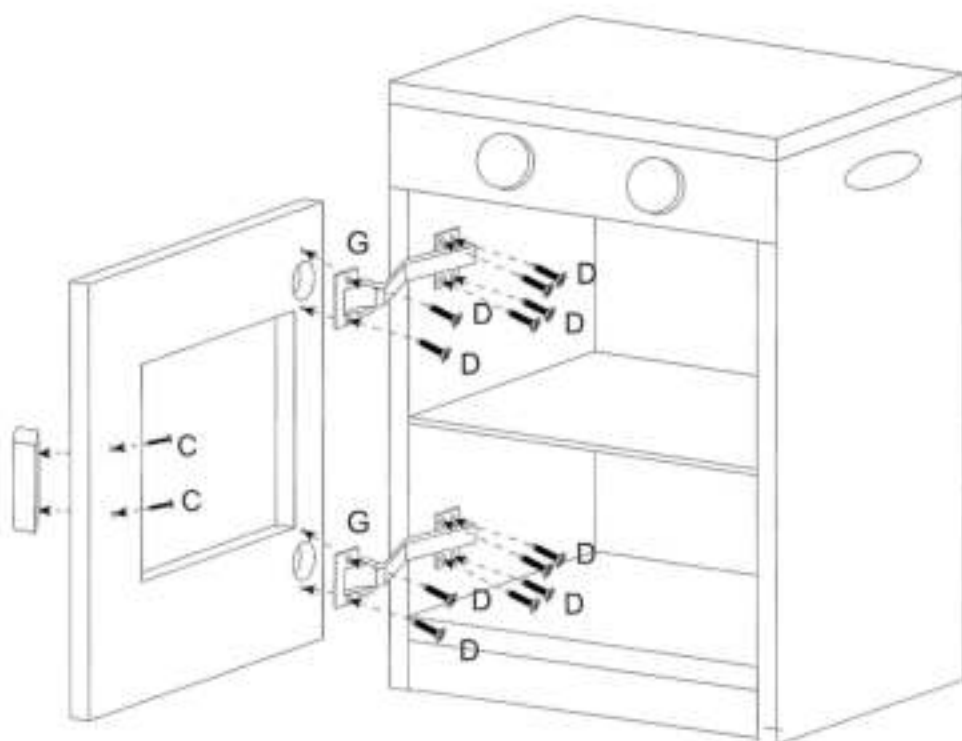

Assembly Instruction

Item No.50762 White Kitchen-Stove wAccessories (Version-1)

Thank you for purchasing VIGA product. Please follow the instructions step by step in order to build the unit correctly.
Attention: Screws should be located and not tightened completely until the unit is constructed into a stove w/accessories.

A  x4PCS

B  x2PCS

C  x2PCS

D  x12PCS

E  x6PCS

F  x6PCS

G  x2PCS

STEP 1

STEP 2

STEP 3

Assembly Instruction

Item No. 50763 White Kitchen-Sink (Version-1)

Thank you for purchasing VIGA product. Please follow the instructions step by step in order to build the unit correctly.
Attention: Screws should be located and not tightened completely until the unit is constructed into a sink.