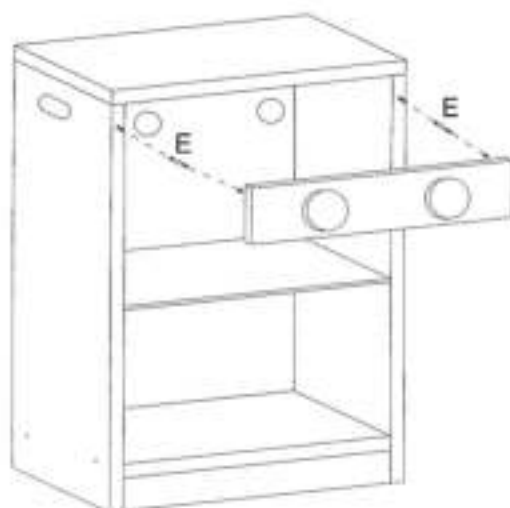

A  x4PCS

B  x2PCS

C  x2PCS

D  x12PCS

E  x6PCS

F  x6PCS

G  x2PCS

STEP 1

STEP 2

STEP 3

Assembly Instruction

Item No. 50763 White Kitchen-Sink (Version-1)

Thank you for purchasing VIGA product. Please follow the instructions step by step in order to build the unit correctly.
Attention: Screws should be located and not tightened completely until the unit is constructed into a sink.