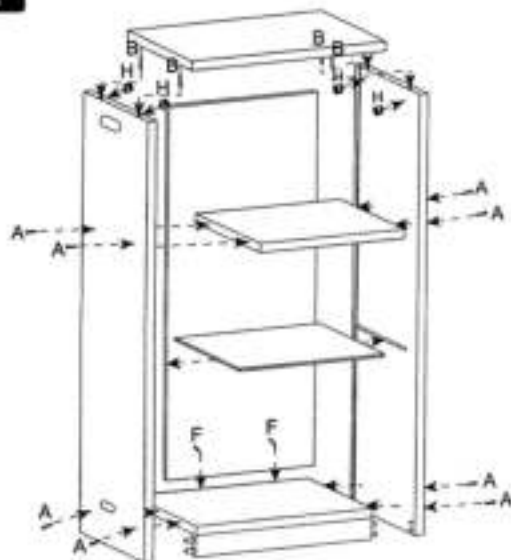

Assembly Instruction

Item No.50760 White Kitchen -Fridge (Version-1)

Thank you for purchasing VIGA product. Please follow the instructions step by step in order to build the unit correctly.
Attention: Screws should be located and not tightened completely until the unit is constructed into a Fridge.

A x8PCS

B x4PCS

C x4PCS

D x8PCS

E x24PCS

F x2PCS

G x4PCS

H x4PCS

I x4PCS

STEP 1