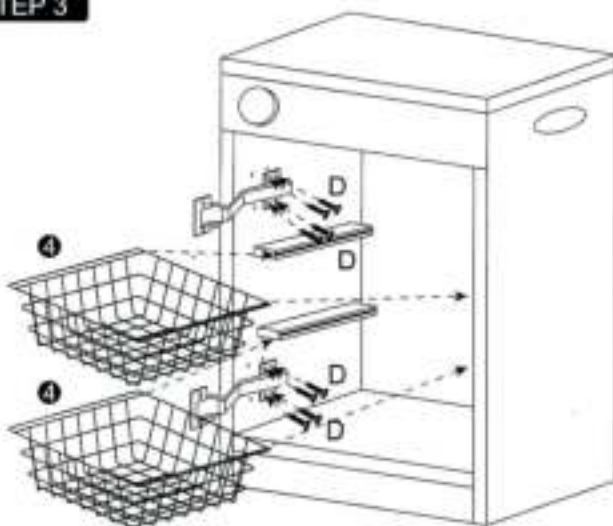

Assembly Instruction

Item No.50761 White Kitchen-Dish Washer (Version-1)

Thank you for purchasing VIGA product. Please follow the instructions step by step in order to build the unit correctly.
Attention: Screws should be located and not tightened completely until the unit is constructed into a dish washer.

STEP 1

STEP 2

STEP 3

STEP 4

⚠ WARNING:

This toy is required to be assembled by adults only.
It may contain potential choking hazards, small parts or sharp points before assembly.
Incorrect assembly may cause injury to children.
Screws may rust over time, please inspect all the screws periodically.