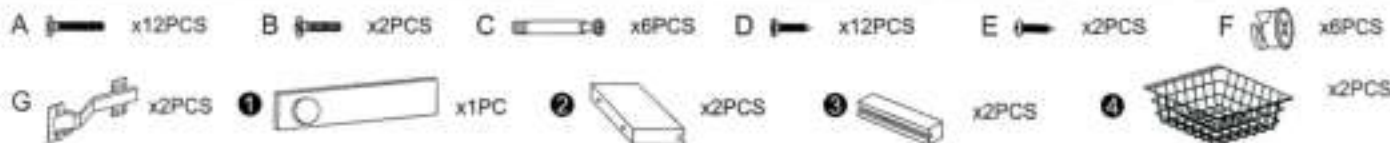

A  x4PCS

B  x2PCS

C  x2PCS

D  x12PCS

E  x6PCS

F  x6PCS

G  x2PCS

STEP 1

STEP 2

STEP 3

Assembly Instruction

Item No. 50763 White Kitchen-Sink (Version-1)

Thank you for purchasing VIGA product. Please follow the instructions step by step in order to build the unit correctly.
Attention: Screws should be located and not tightened completely until the unit is constructed into a sink.

STEP 1

STEP 2

STEP 3

WARNING:

This toy is required to be assembled by adults only.
It may contain potential choking hazards, small parts or sharp points before assembly.
Incorrect assembly may cause injury to children.
Screws may rust over time, please inspect all the screws periodically.

Assembly Instruction

Item No.50761 White Kitchen-Dish Washer (Version-1)

Thank you for purchasing VIGA product. Please follow the instructions step by step in order to build the unit correctly.
Attention: Screws should be located and not tightened completely until the unit is constructed into a dish washer.