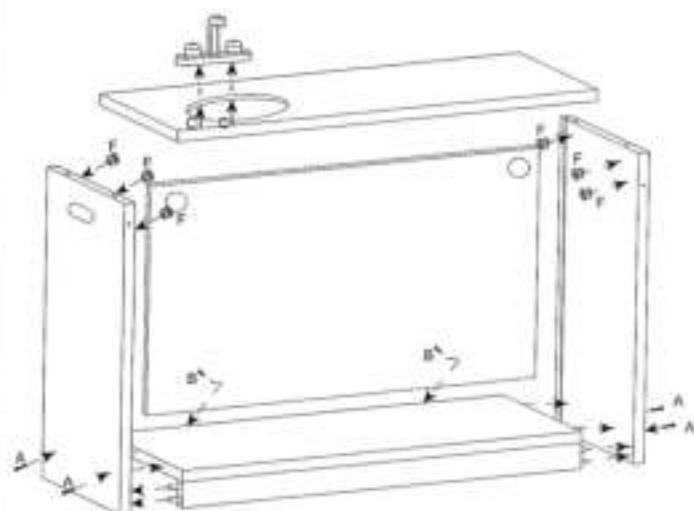

Assembly Instruction

Item No. 50763 White Kitchen-Sink (Version-1)

Thank you for purchasing VIGA product. Please follow the instructions step by step in order to build the unit correctly.
Attention: Screws should be located and not tightened completely until the unit is constructed into a sink.

STEP 1

STEP 2

STEP 3

WARNING:

This toy is required to be assembled by adults only.
It may contain potential choking hazards, small parts or sharp points before assembly.
Incorrect assembly may cause injury to children.
Screws may rust over time, please inspect all the screws periodically.