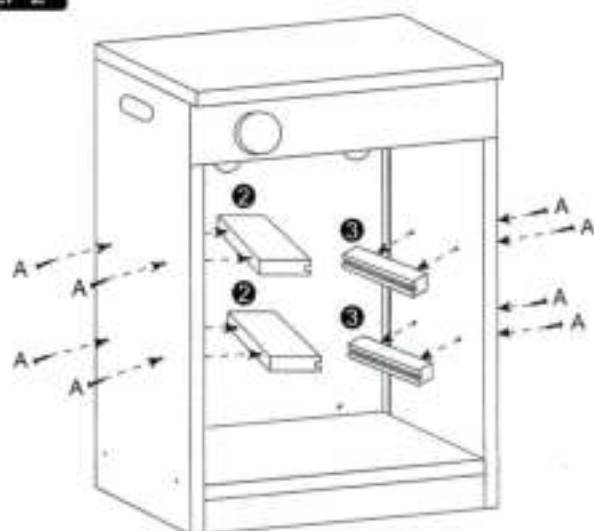

Assembly Instruction

Item No.50761 White Kitchen-Dish Washer (Version-1)

Thank you for purchasing VIGA product. Please follow the instructions step by step in order to build the unit correctly.
Attention: Screws should be located and not tightened completely until the unit is constructed into a dish washer.

STEP 1

STEP 2

STEP 3

STEP 4

⚠ WARNING:

This toy is required to be assembled by adults only.
It may contain potential choking hazards, small parts or sharp points before assembly.
Incorrect assembly may cause injury to children.
Screws may rust over time, please inspect all the screws periodically.