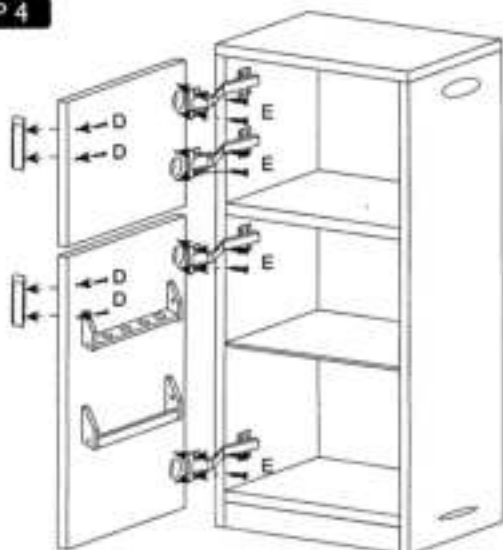

Assembly Instruction

Item No.50760 White Kitchen -Fridge (Version-1)

Thank you for purchasing VIGA product. Please follow the instructions step by step in order to build the unit correctly.
Attention: Screws should be located and not tightened completely until the unit is constructed into a Fridge.

I  x4PCS

STEP 1

STEP 2

STEP 3

STEP 4

WARNING:

This toy is required to be assembled by adults only.
It may contain potential choking hazards, small parts or sharp points before assembly.
Incorrect assembly may cause injury to children.
Screws may rust over time, please inspect all the screws periodically.