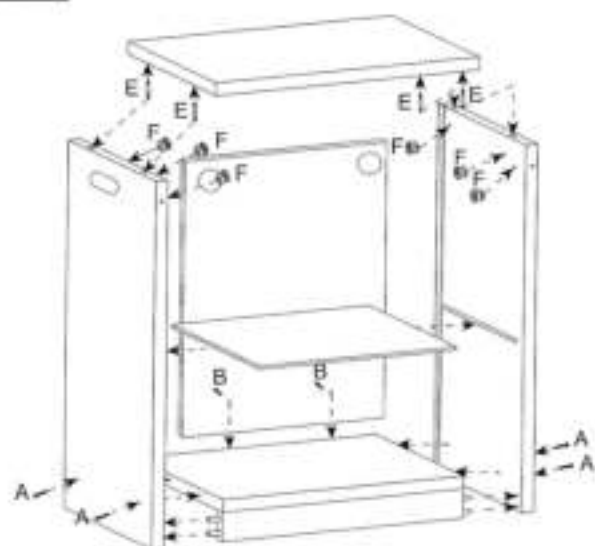

A  x4PCS

B  x2PCS

C  x2PCS

D  x12PCS

E  x6PCS

F  x6PCS

G  x2PCS

STEP 1

STEP 2

STEP 3

Assembly Instruction

Item No. 50763 White Kitchen-Sink (Version-1)

Thank you for purchasing VIGA product. Please follow the instructions step by step in order to build the unit correctly.
Attention: Screws should be located and not tightened completely until the unit is constructed into a sink.