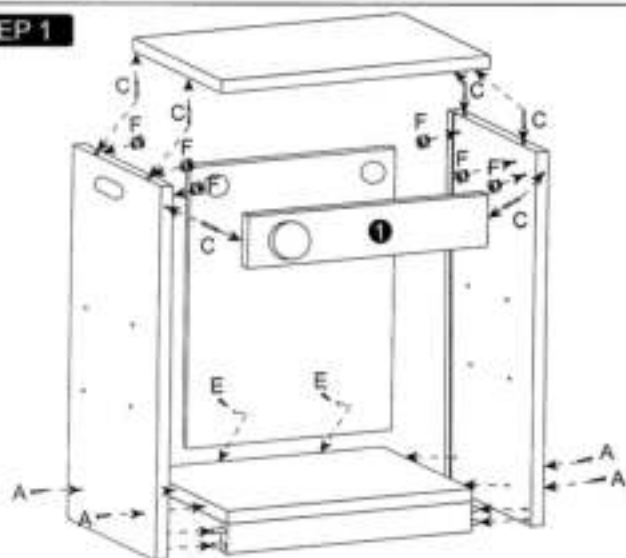

Assembly Instruction

Item No.50761 White Kitchen-Dish Washer (Version-1)

Thank you for purchasing VIGA product. Please follow the instructions step by step in order to build the unit correctly.
Attention: Screws should be located and not tightened completely until the unit is constructed into a dish washer.

STEP 1

STEP 2

STEP 3

STEP 4

⚠ WARNING:

This toy is required to be assembled by adults only.
It may contain potential choking hazards, small parts or sharp points before assembly.
Incorrect assembly may cause injury to children.
Screws may rust over time, please inspect all the screws periodically.