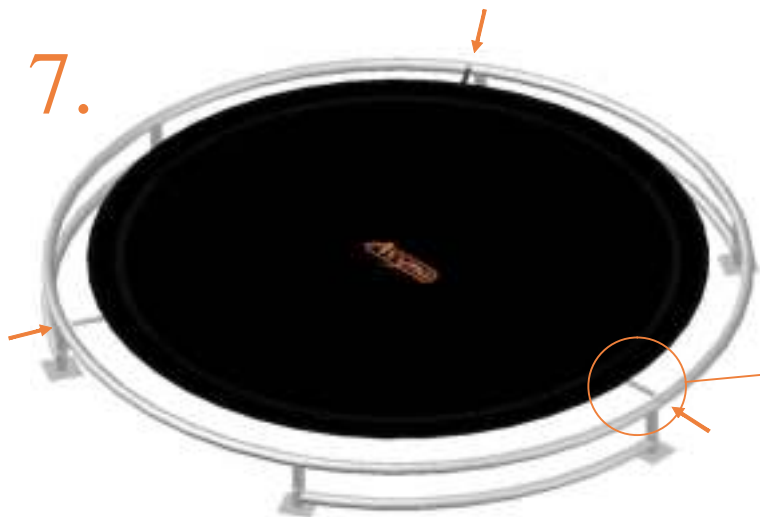

Model 08-I / Model 10-I

Aryna

Round trampolines

Assembly manual

Model 08-I / Model 10-I

Model-08-I ø245cm				Model-10-I ø305cm			
	Quantity	Part number		Quantity	Part number		
Jumping mat	1	TEPL-08-222		1	TEPL-10-222		
Galvanized spring L=175mm ø3.2mm	60	TEPL-200-211/C		72	TEPL-200-211/C		
Safety pad	1	TEPL-08-333-I (green) or AVGR-08-333-I (grey) or CAM-08-333-I (camouflage) or ANBL-08-333-I (black)		1	TEPL-10-333-I (green) or AVGR-10-333-I (grey) or CAM-10-333-I (camouflage) or ANBL-10-333-I (black)		
Fastener for safety pad	6	TEPL-ELAS-A		6	TEPL-ELAS-A		
Fastener for safety pad	12	TEPL-ELAS-B		18	TEPL-ELAS-B		
H-tube	3	TEPL-08-115		3	TEPL-10-115		
Inground pin	6	TEPL-PIN		6	TEPL-PIN		
C-tube	3	TEPL-08-113		3	TEPL-10-113		
K-tube	3	TEPL-08-114		3	TEPL-10-114		
Tool for spring	1	TOOL-SPRING		1	TOOL-SPRING		
Inground pin for safe pad	12	TEPL-SP-PIN		12	TEPL-SP-PIN		
Users Manual	1	208010101		1	208010101		
Warning Card	1	208040101		1	208040101		
Tie rip for warning card	1	209010102		1	209010102		
Safety manual	1	208010301		1	208010301		

5.

6.

7.

TEPL-ELAS-B

TEPL-ELAS-B

6x

TEPL-ELAS-A

11.

Safety net for Model 08-I / Model 10-I

	Model 08-i ø245cm		Model 10-i ø305cm	
	Quantity	Part number	Quantity	Part number
Pole with sleeve for safety net	6	AVBL-08-802-A + AVBL-08-802-C	6	AVBL-08-802-A + AVBL-08-802-C
Pole for safety net	6	AVBL-08-802-B	6	AVBL-10-802-B
Clamp	6	CLAMP-TOOL- SN-08-i	6	CLAMP-TOOL- SN-10-i
Safety net	1	ANBL-208	1	ANBL-210
Straps for safety net	6	TEPL-BAND	6	TEPL-BAND
Fiberglass Rod	1set	FIBERGLASS-ROD-08-i	1set	FIBERGLASS-ROD-10-i
Screw M6-30	6	M6-30	6	M6-30
Fastener for safety net	6	TEPL-ELAS-C	12	TEPL-ELAS-C
Closure for safety net	2	TEPL-KNOOPJE	2	TEPL-KNOOPJE
Screw M8-20	24	M8-20	24	M8-20
Allen key	2	ALLEN-KEY	2	ALLEN-KEY
Wrench	2	WRENCH	2	WRENCH
Cap	6	TOP-CAP-BD	6	TOP-CAP-BD