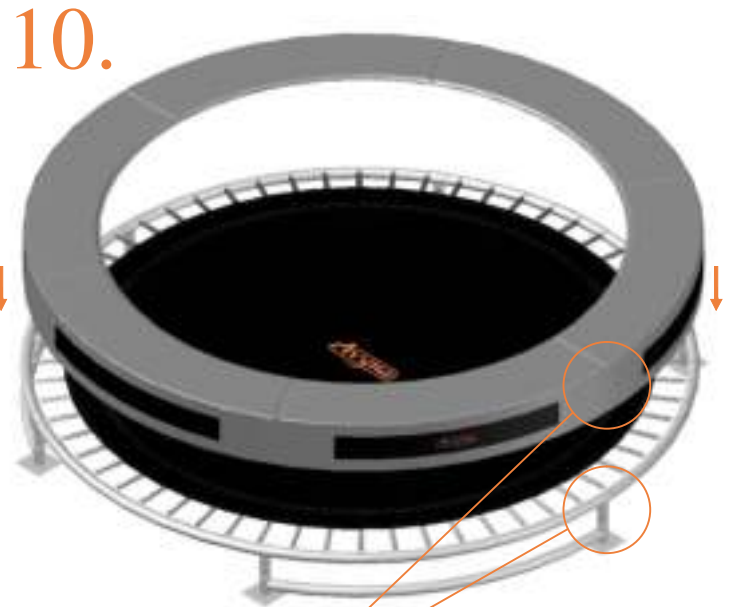

Model 08-I / Model 10-I

Aryna

Round trampolines

Assembly manual

Model 08-I / Model 10-I

Model-08-I ø245cm				Model-10-I ø305cm			
	Quantity	Part number		Quantity	Part number		
Jumping mat	1	TEPL-08-222		1	TEPL-10-222		
Galvanized spring L=175mm ø3.2mm	60	TEPL-200-211/C		72	TEPL-200-211/C		
Safety pad	1	TEPL-08-333-I (green) or AVGR-08-333-I (grey) or CAM-08-333-I (camouflage) or ANBL-08-333-I (black)		1	TEPL-10-333-I (green) or AVGR-10-333-I (grey) or CAM-10-333-I (camouflage) or ANBL-10-333-I (black)		
Fastener for safety pad	6	TEPL-ELAS-A		6	TEPL-ELAS-A		
Fastener for safety pad	12	TEPL-ELAS-B		18	TEPL-ELAS-B		
H-tube	3	TEPL-08-115		3	TEPL-10-115		
Inground pin	6	TEPL-PIN		6	TEPL-PIN		
C-tube	3	TEPL-08-113		3	TEPL-10-113		
K-tube	3	TEPL-08-114		3	TEPL-10-114		
Tool for spring	1	TOOL-SPRING		1	TOOL-SPRING		
Inground pin for safe pad	12	TEPL-SP-PIN		12	TEPL-SP-PIN		
Users Manual	1	208010101		1	208010101		
Warning Card	1	208040101		1	208040101		
Tie rip for warning card	1	209010102		1	209010102		
Safety manual	1	208010301		1	208010301		

5.

6.

7.

TEPL-ELAS-B

TEPL-ELAS-B

6x

TEPL-ELAS-A

11.

Safety net for Model 08-I / Model 10-I

	Model 08-i ø245cm		Model 10-i ø305cm	
	Quantity	Part number	Quantity	Part number
Pole with sleeve for safety net	6	AVBL-08-802-A + AVBL-08-802-C	6	AVBL-08-802-A + AVBL-08-802-C
Pole for safety net	6	AVBL-08-802-B	6	AVBL-10-802-B
Clamp	6	CLAMP-TOOL- SN-08-i	6	CLAMP-TOOL- SN-10-i
Safety net	1	ANBL-208	1	ANBL-210
Straps for safety net	6	TEPL-BAND	6	TEPL-BAND
Fiberglass Rod	1set	FIBERGLASS-ROD-08-i	1set	FIBERGLASS-ROD-10-i
Screw M6-30	6	M6-30	6	M6-30
Fastener for safety net	6	TEPL-ELAS-C	12	TEPL-ELAS-C
Closure for safety net	2	TEPL-KNOOPJE	2	TEPL-KNOOPJE
Screw M8-20	24	M8-20	24	M8-20
Allen key	2	ALLEN-KEY	2	ALLEN-KEY
Wrench	2	WRENCH	2	WRENCH
Cap	6	TOP-CAP-BD	6	TOP-CAP-BD