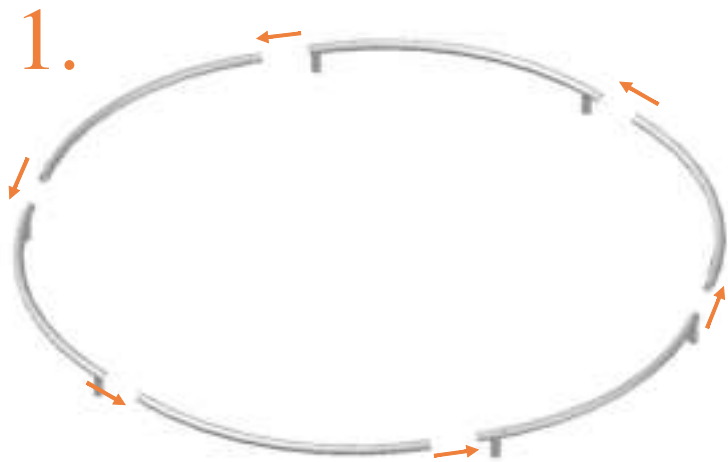

Model 08-I / Model 10-I

Aryna

Round trampolines

Assembly manual

Model 08-I / Model 10-I

Model-08-I ø245cm				Model-10-I ø305cm			
	Quantity	Part number		Quantity	Part number		
Jumping mat	1	TEPL-08-222		1	TEPL-10-222		
Galvanized spring L=175mm ø3.2mm	60	TEPL-200-211/C		72	TEPL-200-211/C		
Safety pad	1	TEPL-08-333-I (green) or AVGR-08-333-I (grey) or CAM-08-333-I (camouflage) or ANBL-08-333-I (black)		1	TEPL-10-333-I (green) or AVGR-10-333-I (grey) or CAM-10-333-I (camouflage) or ANBL-10-333-I (black)		
Fastener for safety pad	6	TEPL-ELAS-A		6	TEPL-ELAS-A		
Fastener for safety pad	12	TEPL-ELAS-B		18	TEPL-ELAS-B		
H-tube	3	TEPL-08-115		3	TEPL-10-115		
Inground pin	6	TEPL-PIN		6	TEPL-PIN		
C-tube	3	TEPL-08-113		3	TEPL-10-113		
K-tube	3	TEPL-08-114		3	TEPL-10-114		
Tool for spring	1	TOOL-SPRING		1	TOOL-SPRING		
Inground pin for safe pad	12	TEPL-SP-PIN		12	TEPL-SP-PIN		
Users Manual	1	208010101		1	208010101		
Warning Card	1	208040101		1	208040101		
Tie rip for warning card	1	209010102		1	209010102		
Safety manual	1	208010301		1	208010301		

5.

6.

7.

TEPL-ELAS-B

TEPL-ELAS-B

6x

TEPL-ELAS-A

11.

Safety net for Model 08-I / Model 10-I

	Model 08-i ø245cm		Model 10-i ø305cm	
	Quantity	Part number	Quantity	Part number
Pole with sleeve for safety net	6	AVBL-08-802-A + AVBL-08-802-C	6	AVBL-08-802-A + AVBL-08-802-C
Pole for safety net	6	AVBL-08-802-B	6	AVBL-10-802-B
Clamp	6	CLAMP-TOOL- SN-08-i	6	CLAMP-TOOL- SN-10-i
Safety net	1	ANBL-208	1	ANBL-210
Straps for safety net	6	TEPL-BAND	6	TEPL-BAND
Fiberglass Rod	1set	FIBERGLASS-ROD-08-i	1set	FIBERGLASS-ROD-10-i
Screw M6-30	6	M6-30	6	M6-30
Fastener for safety net	6	TEPL-ELAS-C	12	TEPL-ELAS-C
Closure for safety net	2	TEPL-KNOOPJE	2	TEPL-KNOOPJE
Screw M8-20	24	M8-20	24	M8-20
Allen key	2	ALLEN-KEY	2	ALLEN-KEY
Wrench	2	WRENCH	2	WRENCH
Cap	6	TOP-CAP-BD	6	TOP-CAP-BD