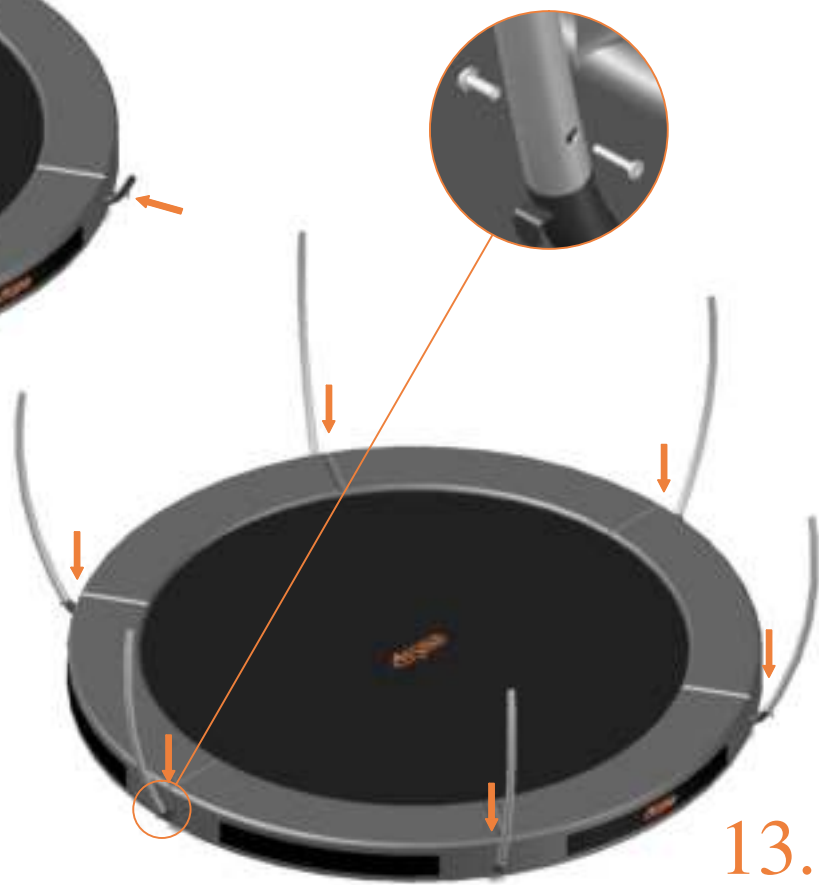

Model 08-i ø245cm		Model 10-i ø305cm	
	Quantity	Part number	Quantity	Part number
Pole with sleeve for safety net	6	AVBL-08-802-A + AVBL-08-802-C	6	AVBL-08-802-A + AVBL-08-802-C
Pole for safety net	6	AVBL-08-802-B	6	AVBL-10-802-B
Clamp	6	CLAMP-TOOL- SN-08-i	6	CLAMP-TOOL- SN-10-i
Safety net	1	ANBL-208	1	ANBL-210
Straps for safety net	6	TEPL-BAND	6	TEPL-BAND
Fiberglass Rod	1set	FIBERGLASS-ROD-08-i	1set	FIBERGLASS-ROD-10-i
Screw M6-30	6	M6-30	6	M6-30
Fastener for safety net	6	TEPL-ELAS-C	12	TEPL-ELAS-C
Closure for safety net	2	TEPL-KNOOPJE	2	TEPL-KNOOPJE
Screw M8-20	24	M8-20	24	M8-20
Allen key	2	ALLEN-KEY	2	ALLEN-KEY
Wrench	2	WRENCH	2	WRENCH
Cap	6	TOP-CAP-BD	6	TOP-CAP-BD

12.

13.