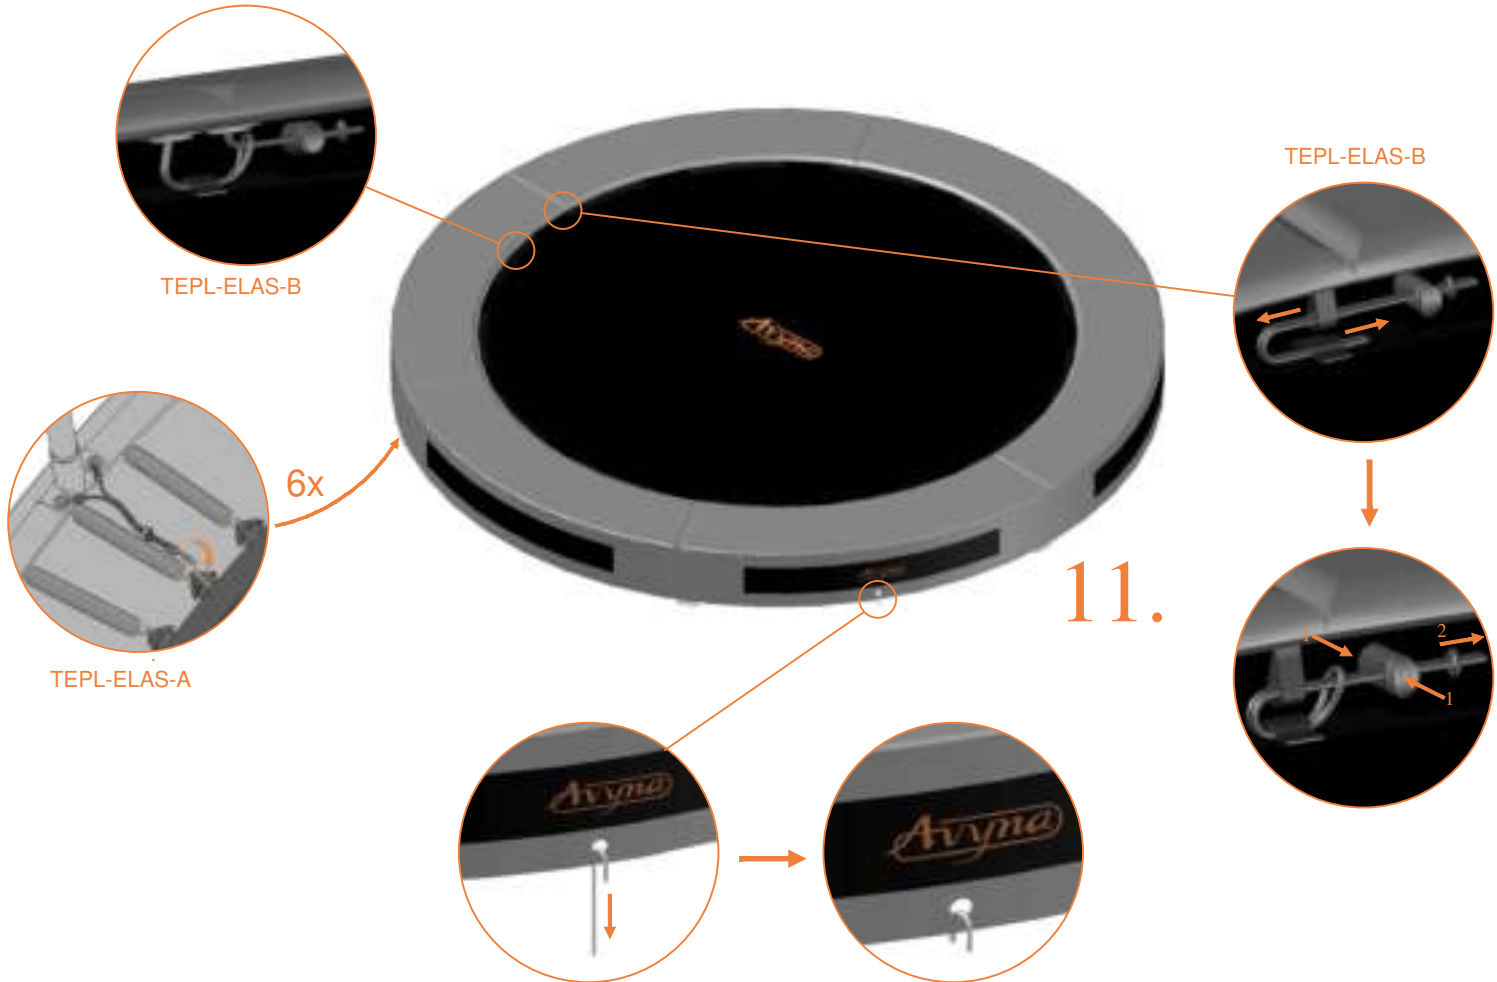

Model 08-I / Model 10-I

Aryna

Round trampolines

Assembly manual

Model 08-I / Model 10-I

Model-08-I ø245cm				Model-10-I ø305cm			
	Quantity	Part number		Quantity	Part number		
Jumping mat	1	TEPL-08-222		1	TEPL-10-222		
Galvanized spring L=175mm ø3.2mm	60	TEPL-200-211/C		72	TEPL-200-211/C		
Safety pad	1	TEPL-08-333-I (green) or AVGR-08-333-I (grey) or CAM-08-333-I (camouflage) or ANBL-08-333-I (black)		1	TEPL-10-333-I (green) or AVGR-10-333-I (grey) or CAM-10-333-I (camouflage) or ANBL-10-333-I (black)		
Fastener for safety pad	6	TEPL-ELAS-A		6	TEPL-ELAS-A		
Fastener for safety pad	12	TEPL-ELAS-B		18	TEPL-ELAS-B		
H-tube	3	TEPL-08-115		3	TEPL-10-115		
Inground pin	6	TEPL-PIN		6	TEPL-PIN		
C-tube	3	TEPL-08-113		3	TEPL-10-113		
K-tube	3	TEPL-08-114		3	TEPL-10-114		
Tool for spring	1	TOOL-SPRING		1	TOOL-SPRING		
Inground pin for safe pad	12	TEPL-SP-PIN		12	TEPL-SP-PIN		
Users Manual	1	208010101		1	208010101		
Warning Card	1	208040101		1	208040101		
Tie rip for warning card	1	209010102		1	209010102		
Safety manual	1	208010301		1	208010301		

5.

6.

7.

TEPL-ELAS-B

TEPL-ELAS-B

6x

TEPL-ELAS-A

11.

Safety net for Model 08-I / Model 10-I

	Model 08-i ø245cm		Model 10-i ø305cm	
	Quantity	Part number	Quantity	Part number
Pole with sleeve for safety net	6	AVBL-08-802-A + AVBL-08-802-C	6	AVBL-08-802-A + AVBL-08-802-C
Pole for safety net	6	AVBL-08-802-B	6	AVBL-10-802-B
Clamp	6	CLAMP-TOOL- SN-08-i	6	CLAMP-TOOL- SN-10-i
Safety net	1	ANBL-208	1	ANBL-210
Straps for safety net	6	TEPL-BAND	6	TEPL-BAND
Fiberglass Rod	1set	FIBERGLASS-ROD-08-i	1set	FIBERGLASS-ROD-10-i
Screw M6-30	6	M6-30	6	M6-30
Fastener for safety net	6	TEPL-ELAS-C	12	TEPL-ELAS-C
Closure for safety net	2	TEPL-KNOOPJE	2	TEPL-KNOOPJE
Screw M8-20	24	M8-20	24	M8-20
Allen key	2	ALLEN-KEY	2	ALLEN-KEY
Wrench	2	WRENCH	2	WRENCH
Cap	6	TOP-CAP-BD	6	TOP-CAP-BD