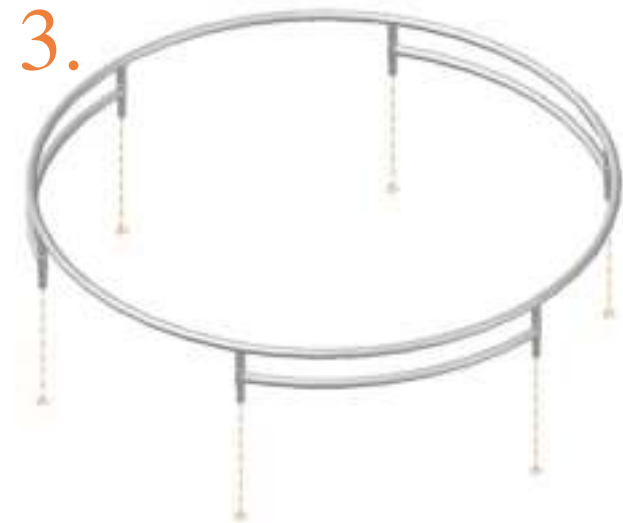

Model 08-I / Model 10-I

Aryna

Round trampolines

Assembly manual

Model 08-I / Model 10-I

Model-08-I ø245cm				Model-10-I ø305cm			
	Quantity	Part number		Quantity	Part number		
Jumping mat	1	TEPL-08-222		1	TEPL-10-222		
Galvanized spring L=175mm ø3.2mm	60	TEPL-200-211/C		72	TEPL-200-211/C		
Safety pad	1	TEPL-08-333-I (green) or AVGR-08-333-I (grey) or CAM-08-333-I (camouflage) or ANBL-08-333-I (black)		1	TEPL-10-333-I (green) or AVGR-10-333-I (grey) or CAM-10-333-I (camouflage) or ANBL-10-333-I (black)		
Fastener for safety pad	6	TEPL-ELAS-A		6	TEPL-ELAS-A		
Fastener for safety pad	12	TEPL-ELAS-B		18	TEPL-ELAS-B		
H-tube	3	TEPL-08-115		3	TEPL-10-115		
Inground pin	6	TEPL-PIN		6	TEPL-PIN		
C-tube	3	TEPL-08-113		3	TEPL-10-113		
K-tube	3	TEPL-08-114		3	TEPL-10-114		
Tool for spring	1	TOOL-SPRING		1	TOOL-SPRING		
Inground pin for safe pad	12	TEPL-SP-PIN		12	TEPL-SP-PIN		
Users Manual	1	208010101		1	208010101		
Warning Card	1	208040101		1	208040101		
Tie rip for warning card	1	209010102		1	209010102		
Safety manual	1	208010301		1	208010301		

5.

6.

7.

TEPL-ELAS-B

TEPL-ELAS-B

6x

TEPL-ELAS-A

11.

Safety net for Model 08-I / Model 10-I

	Model 08-i ø245cm		Model 10-i ø305cm	
	Quantity	Part number	Quantity	Part number
Pole with sleeve for safety net	6	AVBL-08-802-A + AVBL-08-802-C	6	AVBL-08-802-A + AVBL-08-802-C
Pole for safety net	6	AVBL-08-802-B	6	AVBL-10-802-B
Clamp	6	CLAMP-TOOL- SN-08-i	6	CLAMP-TOOL- SN-10-i
Safety net	1	ANBL-208	1	ANBL-210
Straps for safety net	6	TEPL-BAND	6	TEPL-BAND
Fiberglass Rod	1set	FIBERGLASS-ROD-08-i	1set	FIBERGLASS-ROD-10-i
Screw M6-30	6	M6-30	6	M6-30
Fastener for safety net	6	TEPL-ELAS-C	12	TEPL-ELAS-C
Closure for safety net	2	TEPL-KNOOPJE	2	TEPL-KNOOPJE
Screw M8-20	24	M8-20	24	M8-20
Allen key	2	ALLEN-KEY	2	ALLEN-KEY
Wrench	2	WRENCH	2	WRENCH
Cap	6	TOP-CAP-BD	6	TOP-CAP-BD