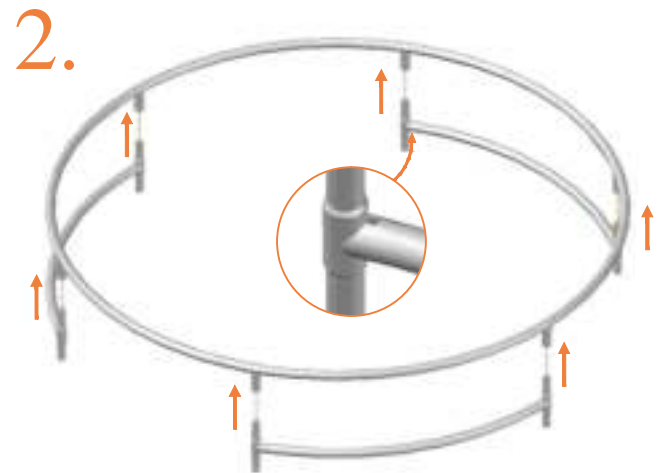

Model 08-I / Model 10-I

Aryna

Round trampolines

Assembly manual

Model 08-I / Model 10-I

Model-08-I ø245cm				Model-10-I ø305cm			
	Quantity	Part number		Quantity	Part number		
Jumping mat	1	TEPL-08-222		1	TEPL-10-222		
Galvanized spring L=175mm ø3.2mm	60	TEPL-200-211/C		72	TEPL-200-211/C		
Safety pad	1	TEPL-08-333-I (green) or AVGR-08-333-I (grey) or CAM-08-333-I (camouflage) or ANBL-08-333-I (black)		1	TEPL-10-333-I (green) or AVGR-10-333-I (grey) or CAM-10-333-I (camouflage) or ANBL-10-333-I (black)		
Fastener for safety pad	6	TEPL-ELAS-A		6	TEPL-ELAS-A		
Fastener for safety pad	12	TEPL-ELAS-B		18	TEPL-ELAS-B		
H-tube	3	TEPL-08-115		3	TEPL-10-115		
Inground pin	6	TEPL-PIN		6	TEPL-PIN		
C-tube	3	TEPL-08-113		3	TEPL-10-113		
K-tube	3	TEPL-08-114		3	TEPL-10-114		
Tool for spring	1	TOOL-SPRING		1	TOOL-SPRING		
Inground pin for safe pad	12	TEPL-SP-PIN		12	TEPL-SP-PIN		
Users Manual	1	208010101		1	208010101		
Warning Card	1	208040101		1	208040101		
Tie rip for warning card	1	209010102		1	209010102		
Safety manual	1	208010301		1	208010301		

5.

6.

7.

TEPL-ELAS-B

TEPL-ELAS-B

6x

TEPL-ELAS-A

11.

Safety net for Model 08-I / Model 10-I

	Model 08-i ø245cm		Model 10-i ø305cm	
	Quantity	Part number	Quantity	Part number
Pole with sleeve for safety net	6	AVBL-08-802-A + AVBL-08-802-C	6	AVBL-08-802-A + AVBL-08-802-C
Pole for safety net	6	AVBL-08-802-B	6	AVBL-10-802-B
Clamp	6	CLAMP-TOOL- SN-08-i	6	CLAMP-TOOL- SN-10-i
Safety net	1	ANBL-208	1	ANBL-210
Straps for safety net	6	TEPL-BAND	6	TEPL-BAND
Fiberglass Rod	1set	FIBERGLASS-ROD-08-i	1set	FIBERGLASS-ROD-10-i
Screw M6-30	6	M6-30	6	M6-30
Fastener for safety net	6	TEPL-ELAS-C	12	TEPL-ELAS-C
Closure for safety net	2	TEPL-KNOOPJE	2	TEPL-KNOOPJE
Screw M8-20	24	M8-20	24	M8-20
Allen key	2	ALLEN-KEY	2	ALLEN-KEY
Wrench	2	WRENCH	2	WRENCH
Cap	6	TOP-CAP-BD	6	TOP-CAP-BD