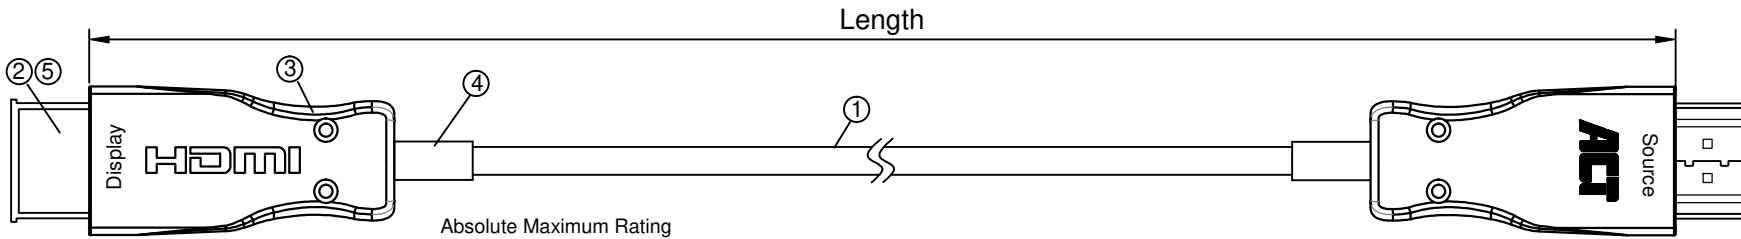

RoHS Compliant

REV.	REVISED DESCRIPTION	DATE	CHECKED
A0	FIRST RELEASE	2019/04/16	

Absolute Maximum Rating

Parameter	Symbol	Min	Max	Unit
Power Supply Voltage	VCC	4.5	5.5	V
Operating Temperature	Top	0	50	°C
Storage Temperature	Ts	-40	70	°C
Relative Humidity	Hs	10	80	%RH

Recommended Operating Conditions

Parameter	Symbol	Min	Typical	Max	Unit
Power Supply Voltage	VCC	4.75	5.0	5.25	V
Operating Temperature	Top	0		50	°C

HDMI Type A Pin Assignment z

PIN	Function	PIN	Function
1	T.M.D.S. Data 2+	11	TMDS Clock Shield
2	T.M.D.S. Data 2 Shield	12	TMDS Clock-
3	T.M.D.S. Data 2-	13	CEC
4	T.M.D.S. Data 1+	14	Utility
5	T.M.D.S. Data 1 Shield	15	SCL
6	T.M.D.S. Data 1-	16	SDA
7	T.M.D.S. Data 0+	17	DDC/CEC Ground
8	T.M.D.S. Data 2 Shield	18	+5V Power
9	T.M.D.S. Data 0-	19	Hot Plug Detect
10	TMDS Clock+		

Item NO.	Length(m)
AK3930	10.0m
AK3931	15.0m
AK3932	20.0m
AK3933	30.0m
AK3934	40.0m
AK3935	50.0m
AK3936	60.0m
AK3937	70.0m
AK3938	80.0m
AK3939	90.0m
AK3940	100.0m

Specifications

Item	Description	
	Transmitter (Source)	Receiver (Sink)
HDCP & DDC	HDCP 2.2 Fully Support bi-directional EDID and HDCP communication	
Video Bandwidth	6 Gbps/x3Channel (max)+ Clock.	
Supported	4k@60Hz@4:4:4@100m	
Resolution & Distance		
O/E Converter	4 channel 850 nm VCSEL array	4 CH GaAs PD array
Connector Type	HDMI type A	
Cable Type	Hybrid type with OM3 fiber and copper	
Cable Length	75m/100m(with +/- cm tolerance) Custom length available.	
Cable Outer Diameter	4.8mm	
Jacket Outer Material	TPU(Custom)	
Differential Input	100 ohm (typ)	

KEY FEATURES

- Up to 100m Maximum Length.(Custom Length Available)
- Supports computer resolutions to **4K@60Hz@4:4:4**
- Plug and Play
- Compatible with **HDMI 2.0 standard**
- Support **HDCP2.2@ARC**
- Self-detecting function for EDID information
- No loss of signal
- Hybrid optical cable with fiber and copper wire

Applications

- Digital Signage
- LED signboards in streets and in stadiums
- Medical Imaging Equipment
- Airplane On-board Video System
- Home Theater
- Blue-ray, 3D video, Projector, Set-up box, DVR, Game Consoles and Computer
- TV Broadcast Station
- Conference Room Video Equipment
- Security systems

⑤		HDMI Protective Cap, PE	2PCS	
④	SR	Black	2PCS	
③	Shell	Metal Shell, Gun color	2Sets	
②	Connector	HDMI-A male, Gold-Plated	2Sets	
①	Cable	HDMI 2.0 Optical Cable OD4.8		
ITEM	DESCRIPTIONS & SPECIFICATIONS		QTY	REMARK

TOLERANCES UNLESS OTHERWISE STATED
X. = ± 1
.X = ± 0.2
.XX = ± 0.1

ACT			
ERP NO.:		SAMPLE DWG NO.:	
DOC No.:		REVISION	A0
CUSTOMER:		UNIT	mm
CUSTOMER P/N:		SCALE	NO
DESCRIPTION	HDMI 2.0 Active Optical Cable	PAGE NO	1/1
		DATE	2019/04/16
APPROVAL		CHECKED	
		DRAWN