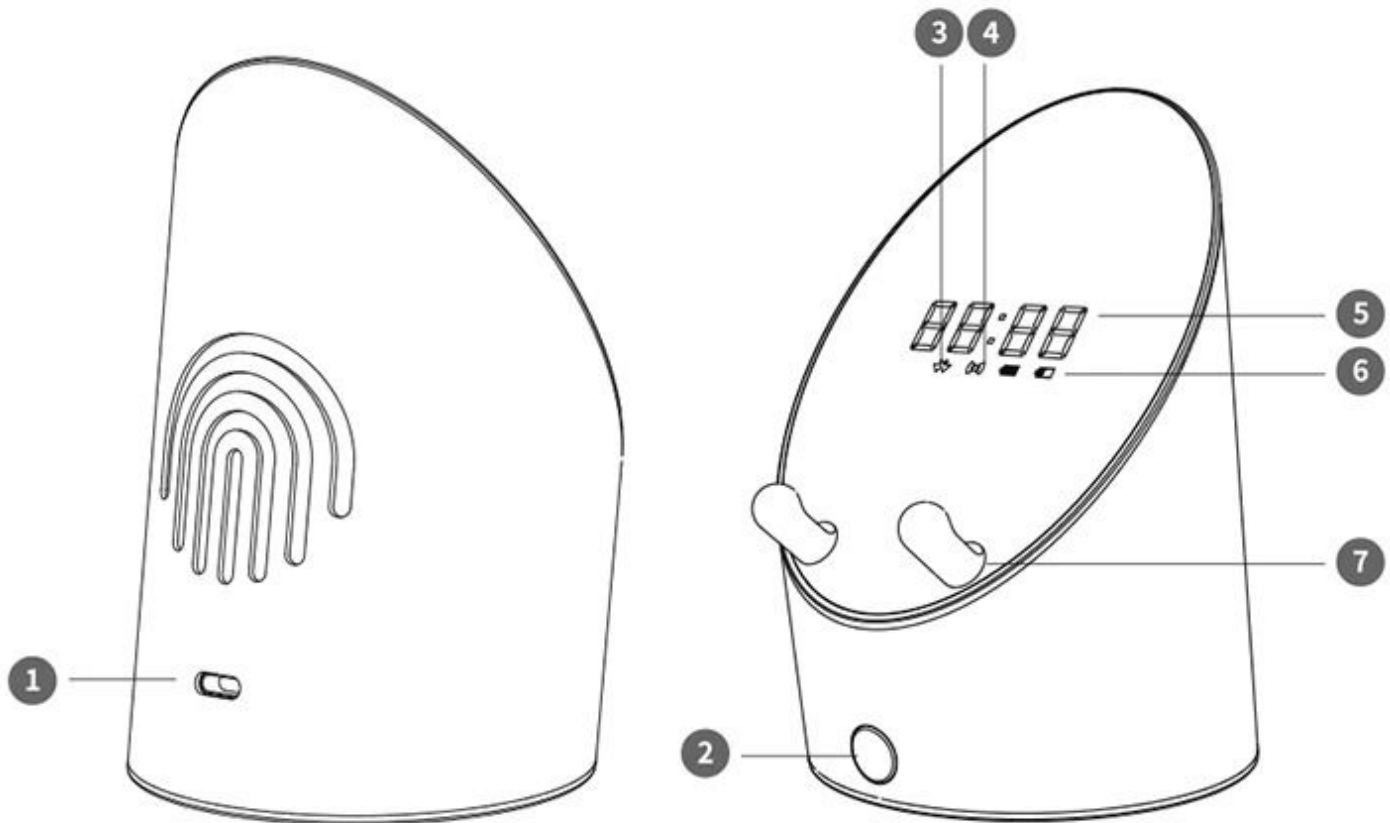

Product instructions

1 Type-c charging port

2 Power button/multi-function button

3 “✖” Bluetooth mode prompt

4 “☺” Prompt for induction mode

5 Time reminder

6 “☹ ☺” Power prompt

7 Phone holder