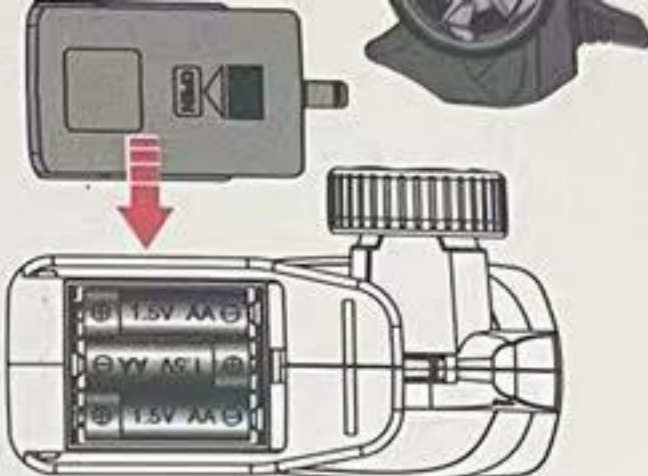

TRANSMITTER BATTERIES

Remove the battery cover on the back of the transmitter, install 3 x 1.5V AA batteries (Not included) in correct polarities, close the battery cover.

What does it mean when you see a product with the  stamp?

It is a certification stamp that ensures high quality. Factories using the RoHS stamp are required to manufacture products that meet very high governmental standards. Many overseas factories do not use the RoHS stamp since it is very expensive. Every factory model must be presented to RoHS for approval and then the factory must maintain this level of acceptance. This raises the cost of each unit. The car by TOYS will not sacrifice savings for an inferior product that is produced with our name on it. Products produced by our contracted factories must meet our high standards for QC (quality control), working conditions and safety.