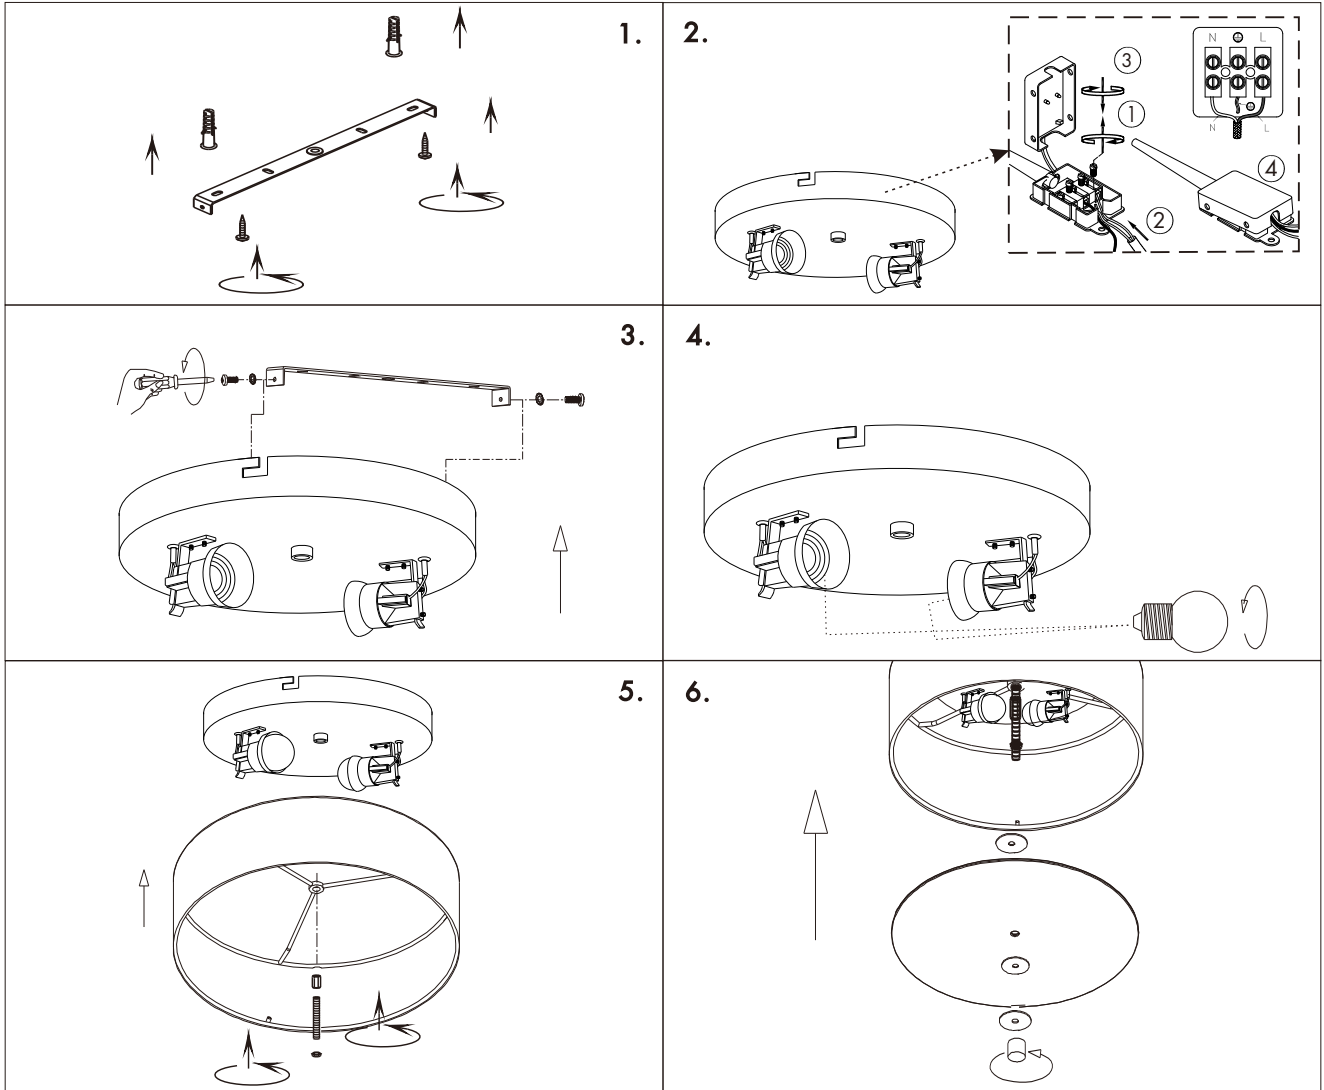

INSTRUCTION MANUAL

Drum CL Jute

Drum CL 30 Jute
Ceiling plate: 2xE27

Overall size:

Drum CL 50 Jute
Ceiling plate: 4xE27

Overall size:

Drum CL 70 Jute
Ceiling plate: 6xE27

Overall size: