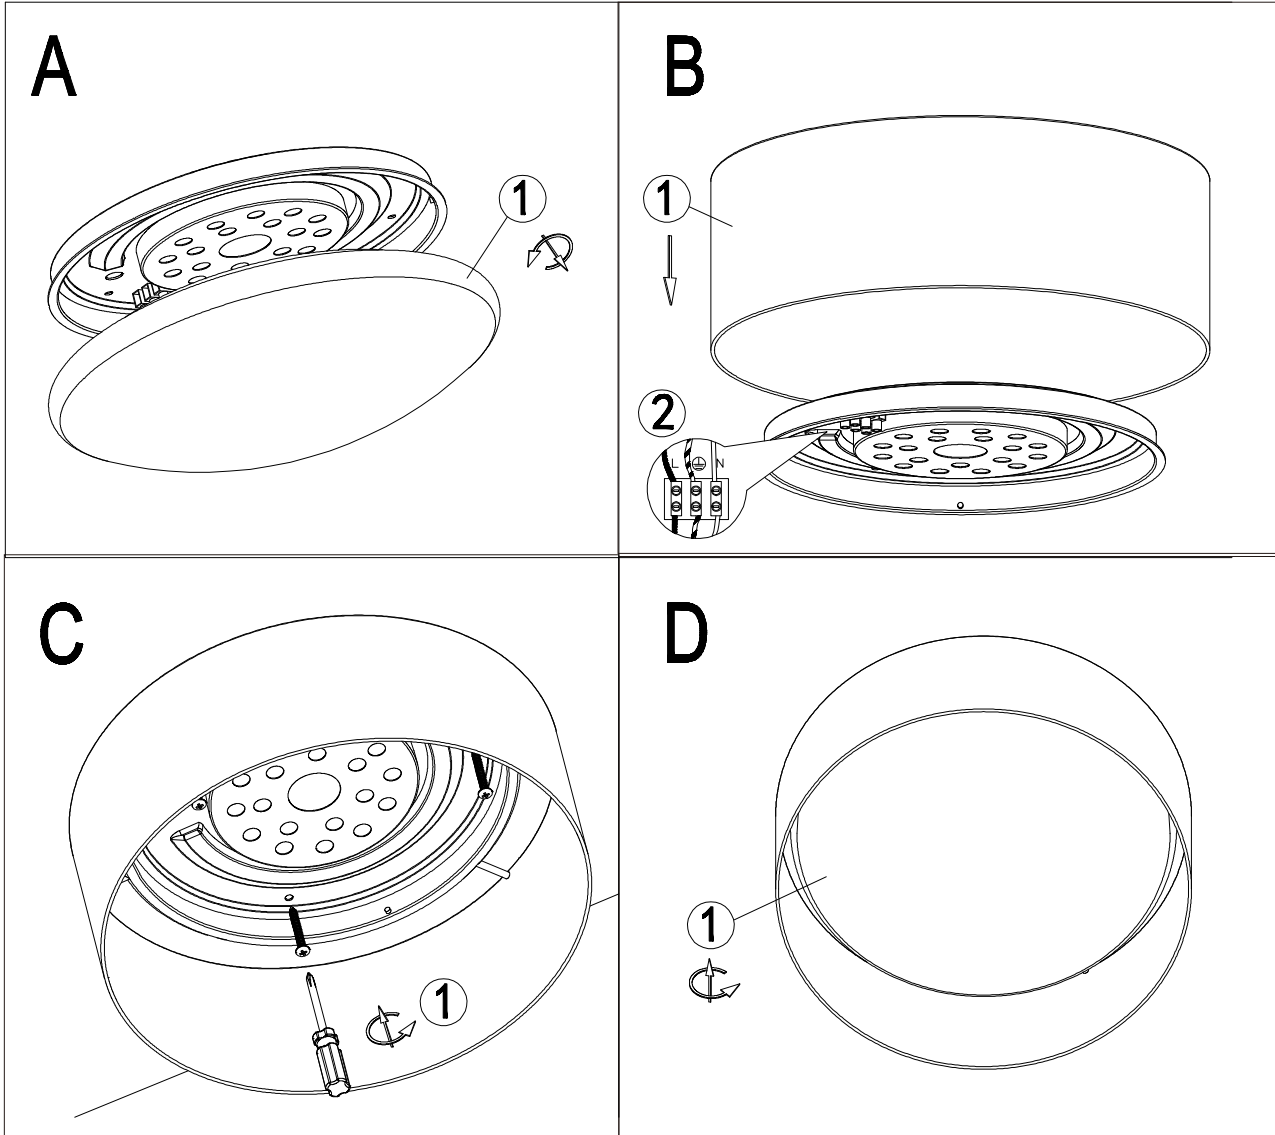

INSTRUCTION MANUAL

Drum CL Combi 28

This item contains changeable LED module

1000	LM
12	W
3000	K
>80	CRI
30000	H
30000	ON/OFF

Overall size: