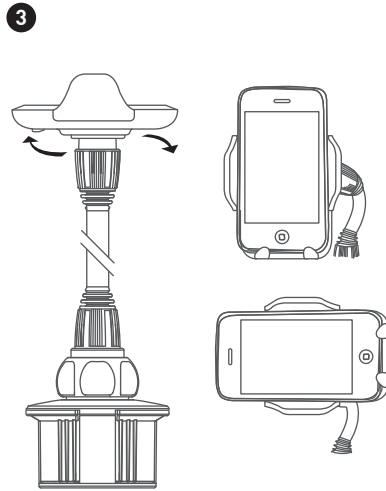

Warranty

Environmental Information for Customers in the European Union

DE- BEDIENUNGSANLEITUNG

Vielen Dank für den Kauf des Macally MCUP/MCUPXL/MCUP2XL, verstellbare Autohalterung für iPhone, Smartphone und Mobiltelefon.

Lieferumfang

Verstellbare Autohalterung (MCUP, MCUPXL oder MCUP2XL) und Bedienungsanleitung

Technische Assistenz

Für technische Assistenz, verwenden Sie bitte die Rufnummer +31 24 373 14 10 oder senden Sie ein e-mail an techsupport@macally-europe.com. Die technische Assistenz kann Montags bis Freitags von 9:00 bis 17:00 Uhr MEZ erreicht werden.