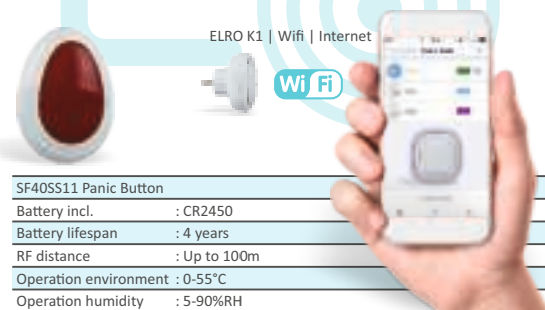

SF40MA11_GS320 Connected Door Magnet
 SF40PR11_GS300 Connected PIR
 SF40SS11_GS390 Connected SOS

Plug & Play in 3 easy steps

- 1 Download the "ELRO Connects" app.
- 2 Connect the ELRO Connects K1 Connector to the app.
- 3 Connect SF40SS11 to the ELRO Connects K1 Connector

SF40SS11 Panic Button	
Battery incl.	: CR2450
Battery lifespan	: 4 years
RF distance	: Up to 100m
Operation environment	: 0-55°C
Operation humidity	: 5-90%RH

ELRO Europe | www.elro.eu
 Postbus 9607 - Box E800
 1006 GC Amsterdam - The Netherlands

Frequency
868MHz

SMART HOME ALARM Panic Button

- * Sends a warning signal to the "ELRO Connects" app
- * Portable and compact design
- * Wireless connection up to 100m

SMART HOME ALARM Notfall Knopf

- * Sendet ein Warnsignal zum "ELRO Connects" app
- * Portable und kompaktes Design
- * Drahtlose Verbindung bis zu 100m

SF40SS11

V1 Lot:

PANIC BUTTON ELRO CONNECTS K1

SF40SS11

Home is not a place, it's a feeling

SMART HOME ALARM Paniekknop

- * Zendt een alarmsignaal naar de "ELRO Connects" app
- * Portable en compact ontwerp
- * Draadloze verbinding tot 100m