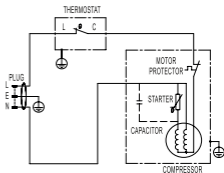

TOMADO®

Mini Freezer
Modelnr: TFM4401W/03

Rated voltage: 220-240V ~
Rated frequency: 50Hz
Rated current: 0.6A
Climate class: SN, N, ST, T
Refrigerant number: R600A
Mass of refrigerant: 22g
Insulation blowing agent: Cyclopentane
Serial number: YYWWXXXX

Electric diagram