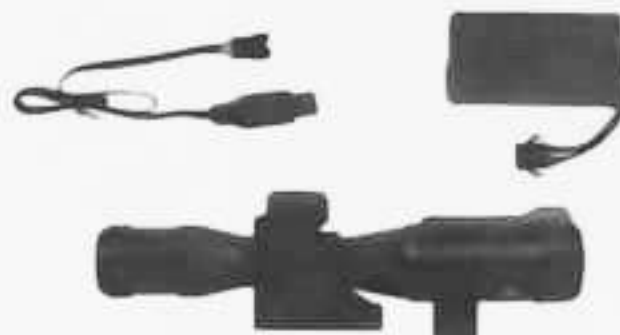

# XSPLASH Original Watergun manual

## Accessories

Water gun range: about 8-9 meters (The water gun cannot be immersed in the water.)

(Telescopes need to be purchased separately)

## Battery charging, installation instruction

Charging time: 3-4 hours (the indicator light is on when charging, and the indicator light is off when fully charged)  
Use time: 20 minutes  
Battery capacity: 1200mAh