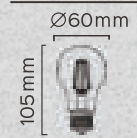

6.7\*6.7\*12.2cm

LED Filament A60  
60W=3W 250 LM E27

LED Filament A60  
3WATT 250LUMEN

250  
LUMEN

60W=3WATT

220-240VOLT

>50000X

20000H

BEAM ANGLE 330°  
60W=3WATT

CRI>80

2200K

<1 sec

A60 E27 3W 250Lm 2200K  
Clear

02332

Re-order? Go to  
[www.luedd.com](http://www.luedd.com)  
and use article number 02332