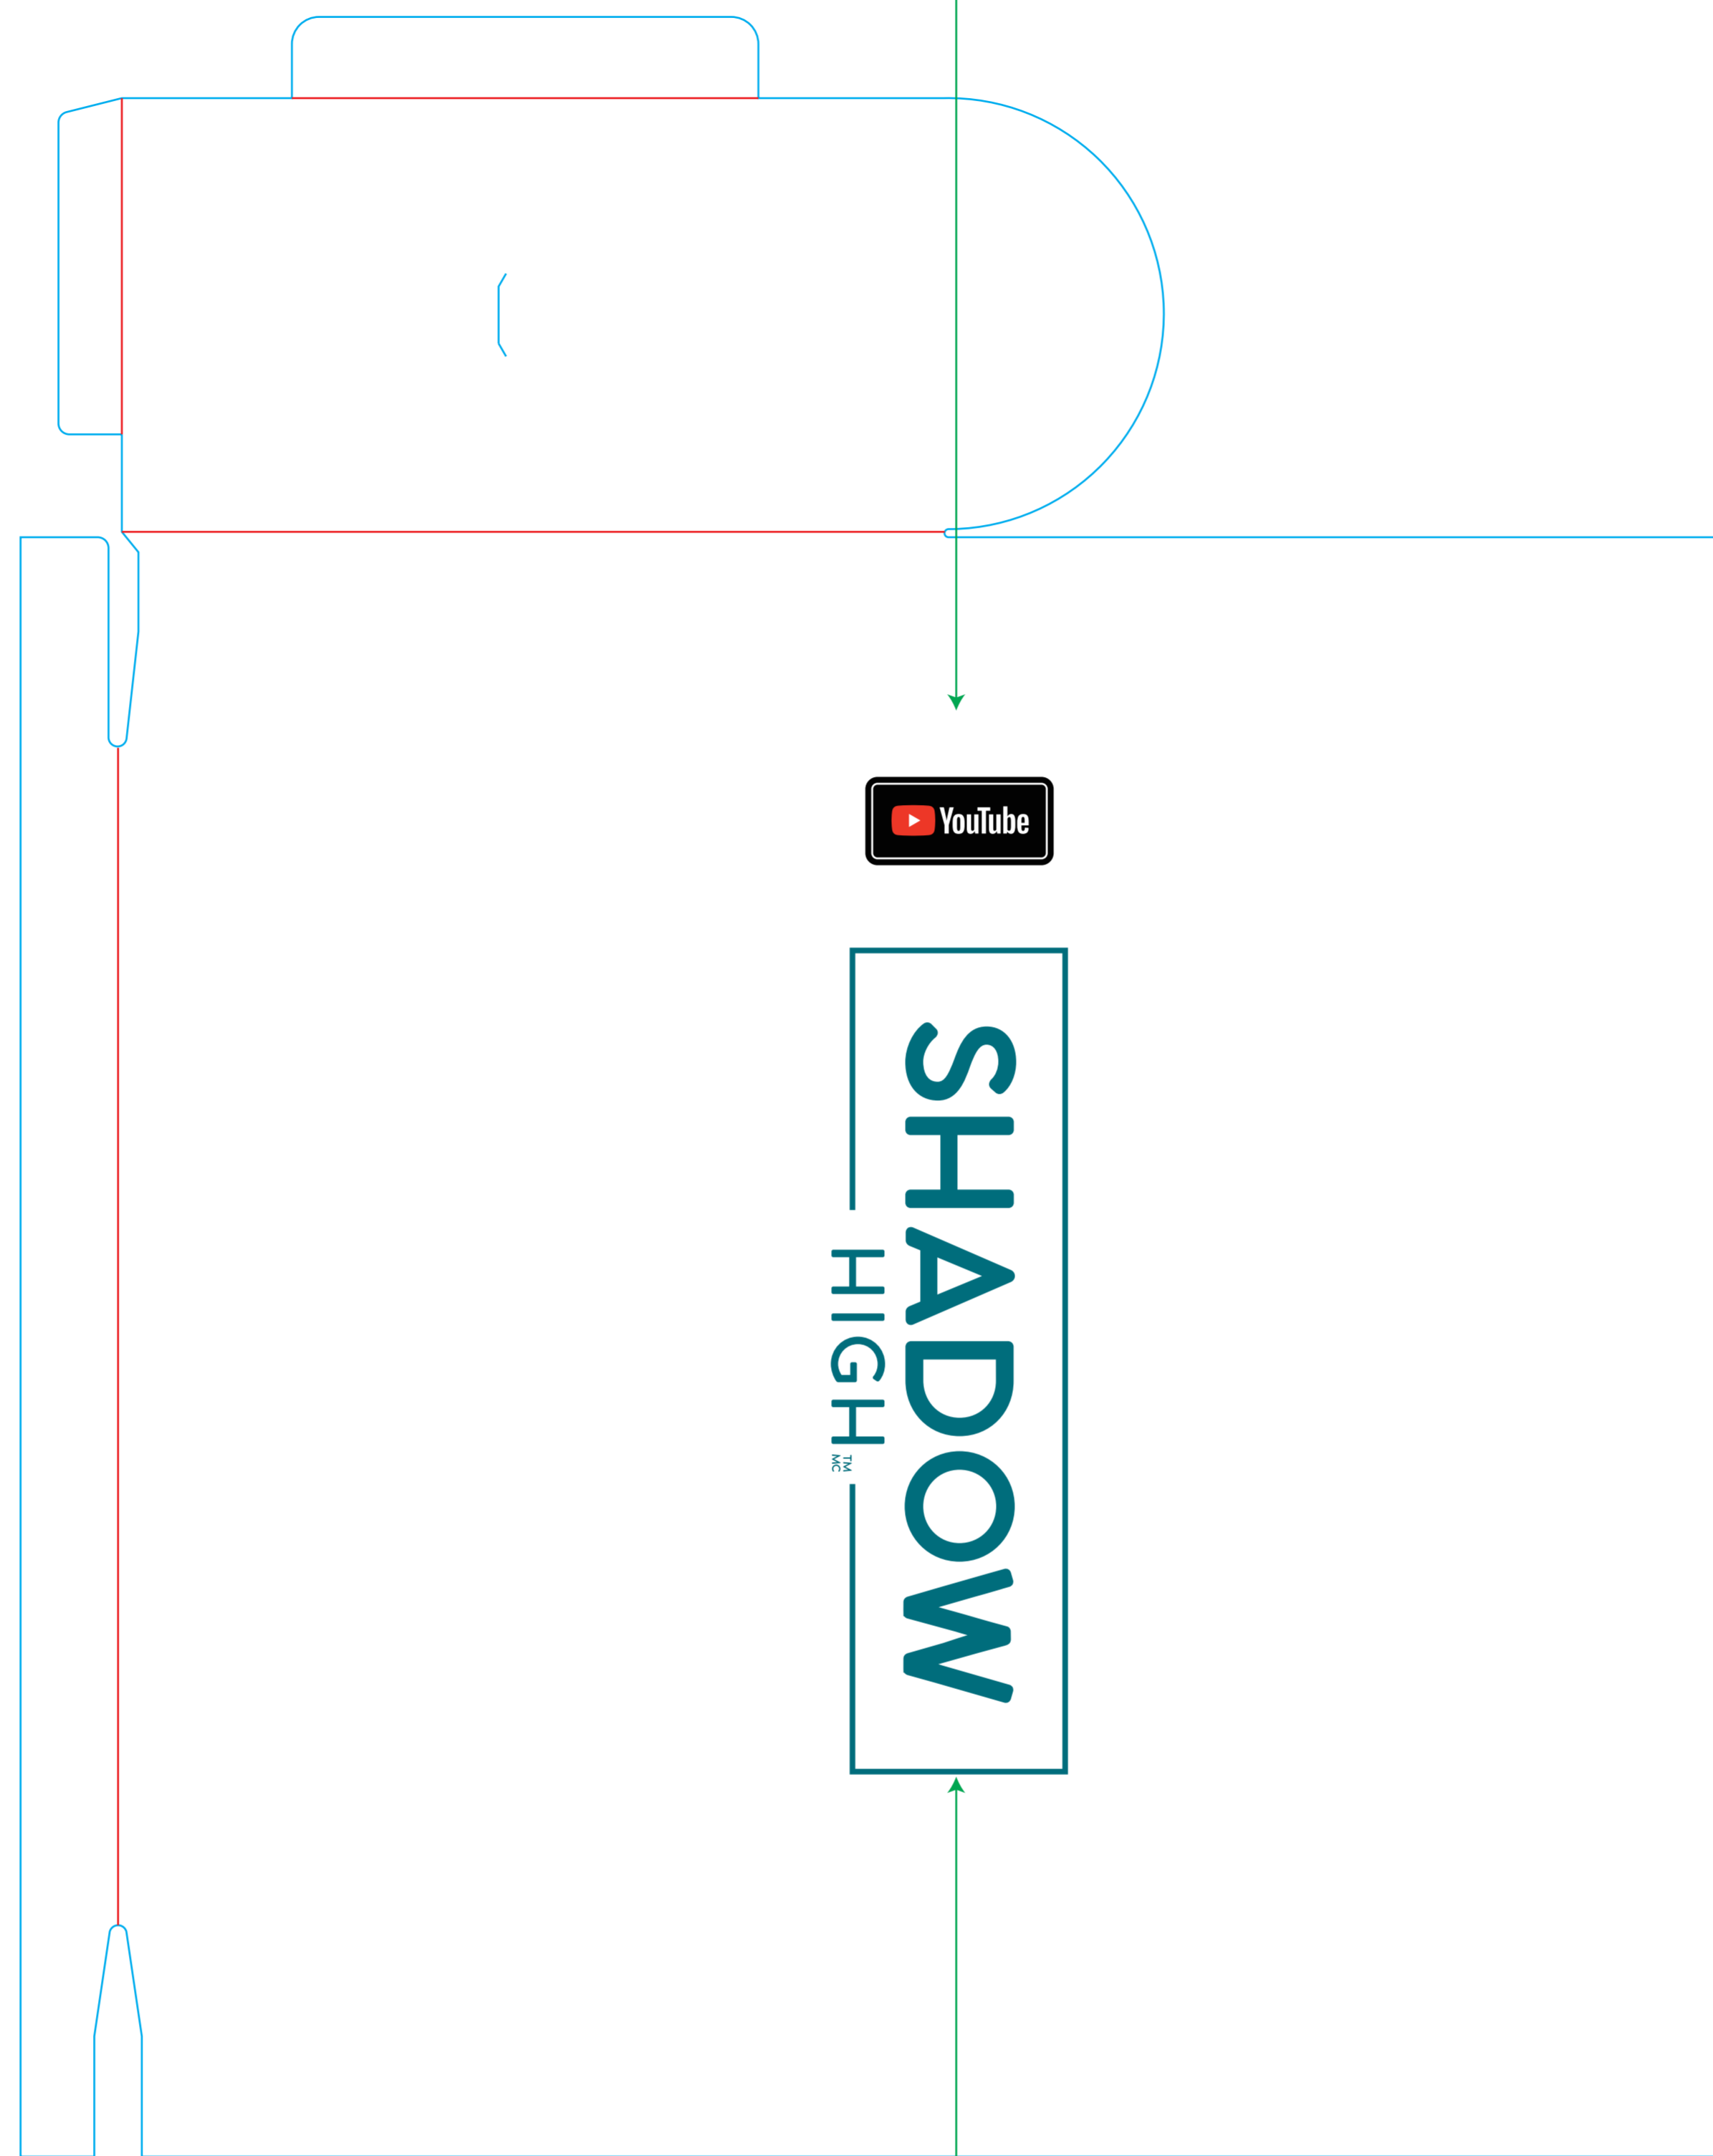

# EMBOSS

LET YOUR TRUE COLORS SHINE™

**SHADOW**  
HIGH™

STICKER ON WINDOW

FOIL STAMP ON WINDOW

WINDOW FOIL STAMP