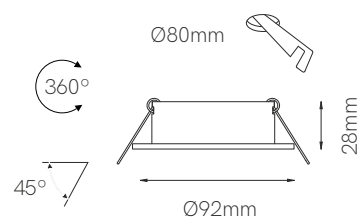

One surface