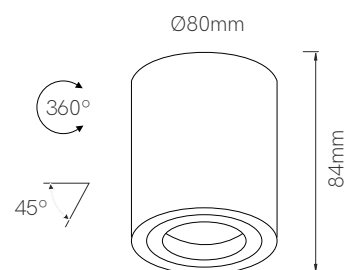

One:

One surface:

	Code	Color
One	4478	○ White
	4479	● Black
	258226C	● Brushed
One surface	4480	○ White
	4481	● Black