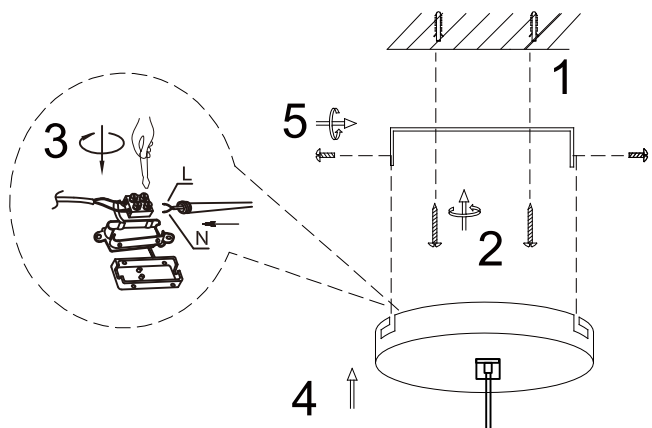

INSTRUCTION MANUAL

Combi HL 1

- E27 max. 60W
- 220~240V
50~60HZ
-
-
-
-
- GUARANTEE**
2 YEARS