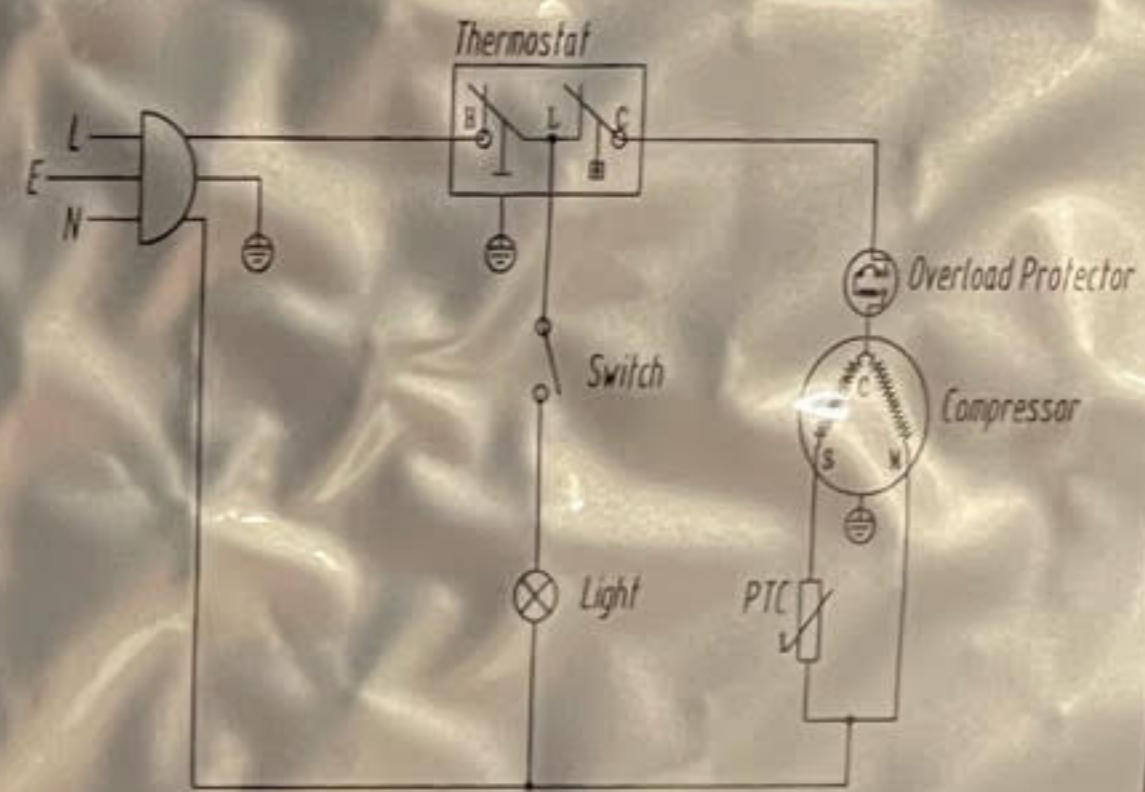

WLA

Koelkast MODEL:TC800W

RATED VOLTAGE:	220-240V~
RATED FREQUENCY:	50Hz
RATED CURRENT:	0.6A
LAMP RATED POWER:	MAX 2W
REFRIGERANT,AMOUNT:	R600a,25g
TOTAL VOLUME:	80L
REFRIGERANT COMPARTMENT VOLUME:	68L
FREEZER COMPARTMENT VOLUME:	12L
FOUR-STAR COMPARTMENT VOLUME:	12L
CLIMATE CLASS:	N/ST
ANNUAL ENERGY CONSUMPTION AE:	172kWh/a
ENERGY CONSUMPTION E16:	0.220kWh/24h
ENERGY CONSUMPTION E32:	0.722kWh/24h
FREEZING CAPACITY:	2kg/24h
TEMPERATURE RISE TIME:	6h
PRETECTION AGAINST ELECTRIC SHOCK:	I
INSULATION BLOWING AGENT:	Cyclopentane

Albers Trading BV
Vareseweg 44
3047 AV Rotterdam
MADE IN P.R.C

ELECTRIC SCHEMA

CE