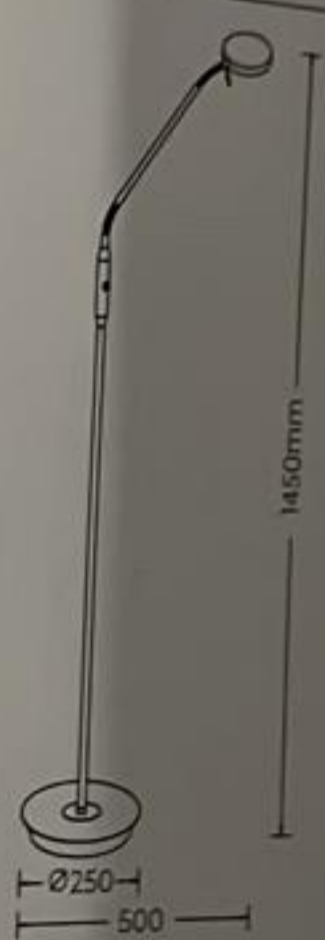

...ING FOR YOU

LED
1400
lumen

423310108

max 1400lm
2300-3000-4000 K
>80 CRI
30000 H
15000x ON/OFF

MONZA

230V~50Hz
incl. 1x LED 12W
 class II

MONZA

www.trio-lighting.com