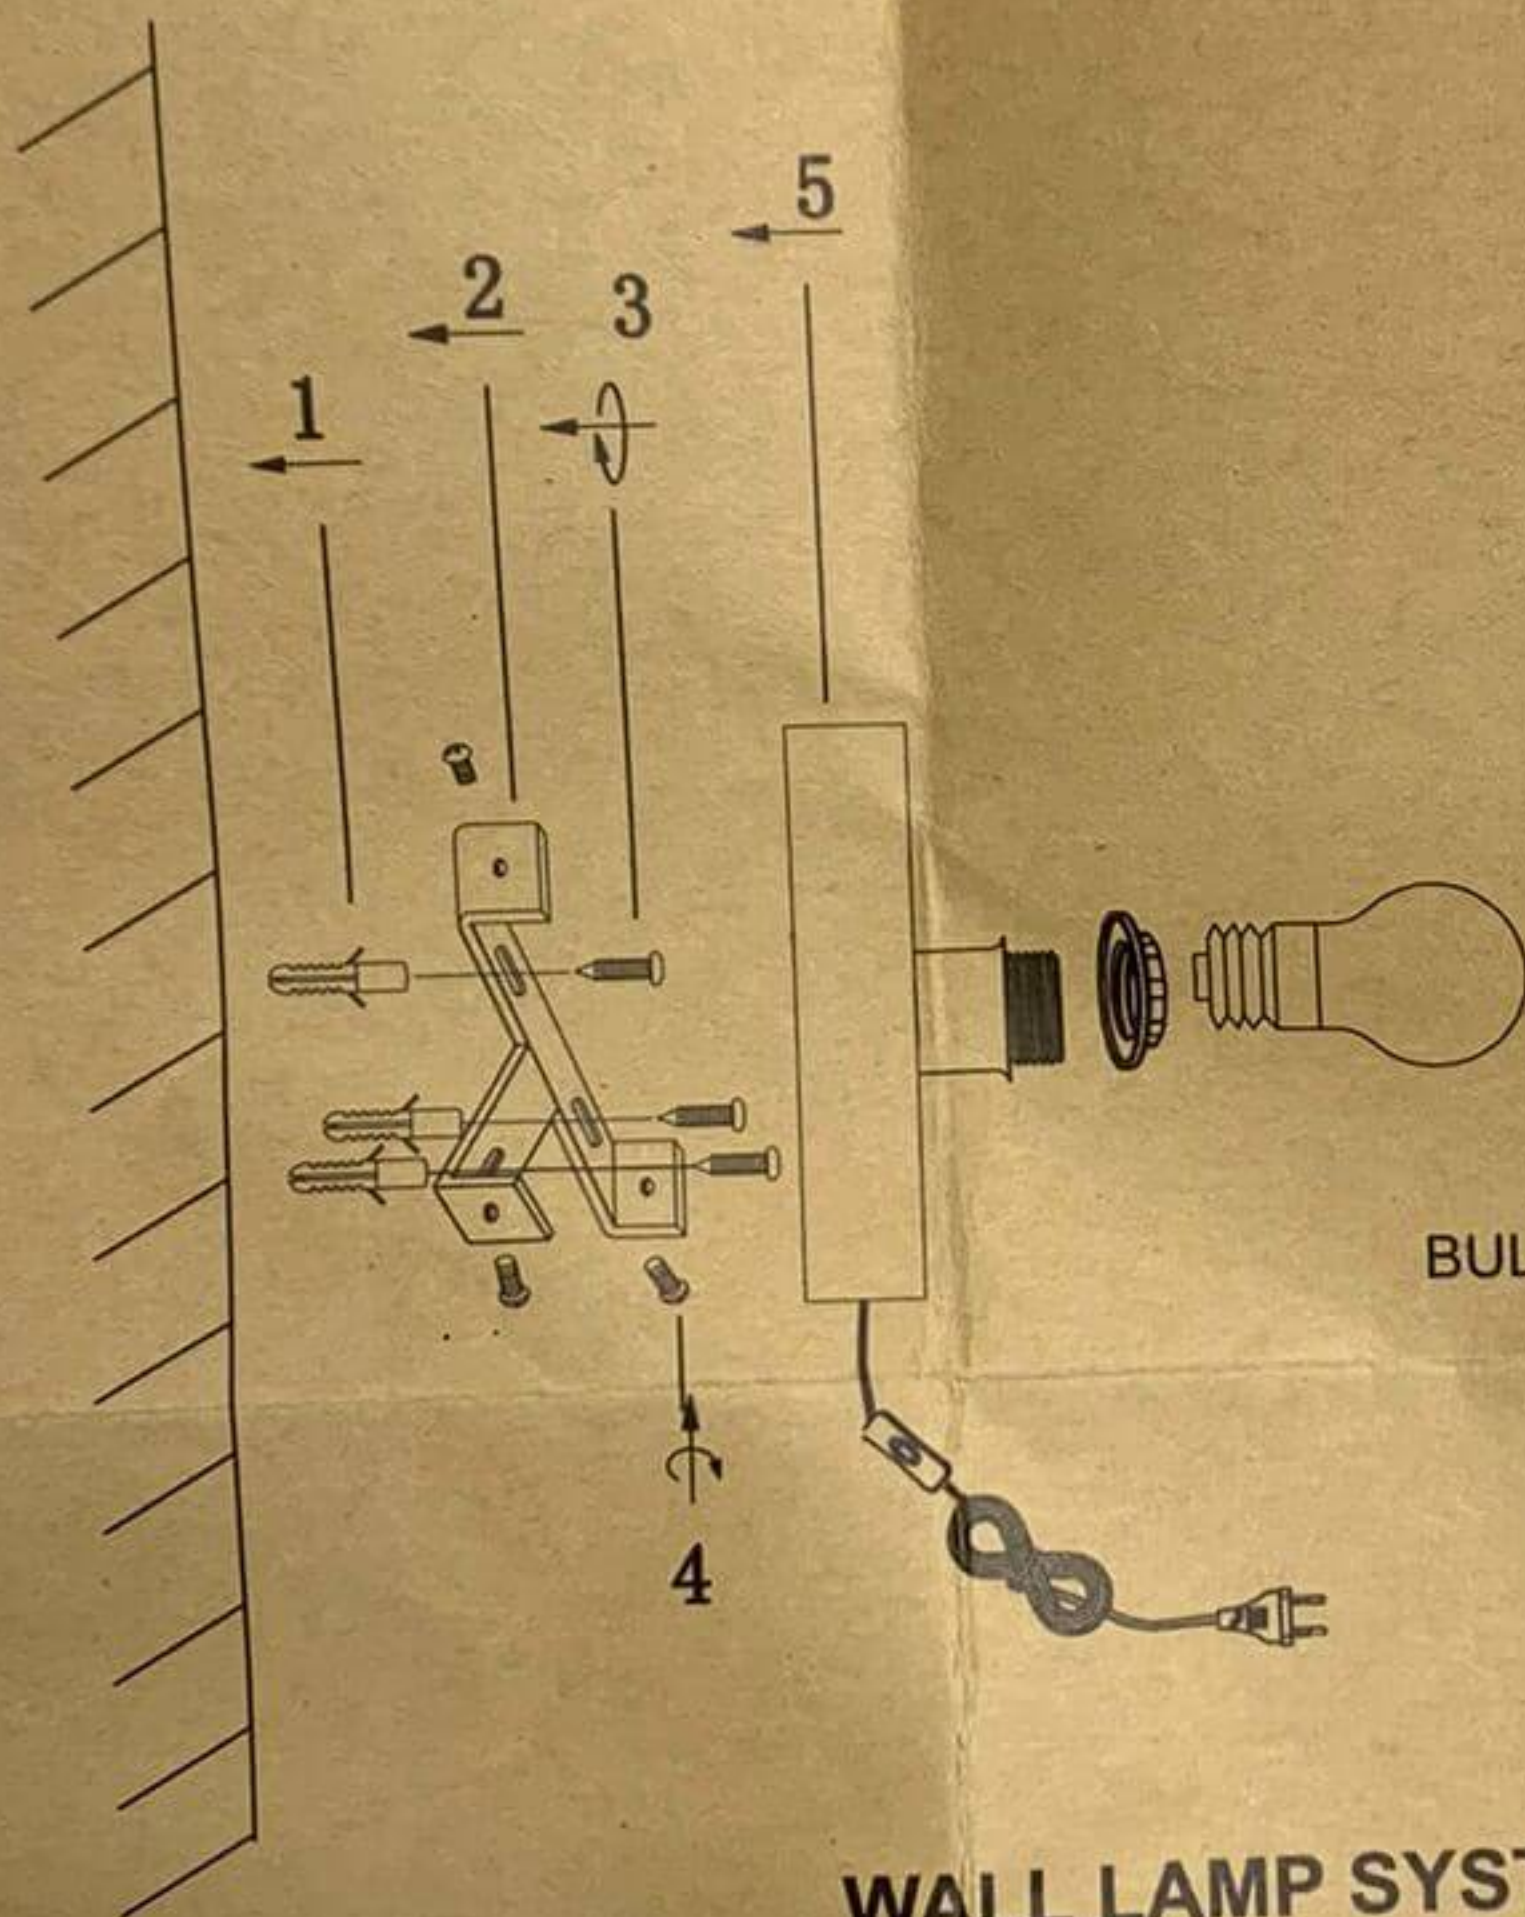

**GOOD&  
MOJO**  
SUSTAINABLE LIGHTING WITH A GOOD CAUSE

BULB NOT INCLUDED

**WALL LAMP SYSTEM GM0070-W-B  
GM0071-W-B**

material:iron  
socket:E27  
maximum:60W

**Please note:** if the external flexible cable or cord of this luminaire is damaged, it should be replaced by a qualified person in order to avoid hazard.