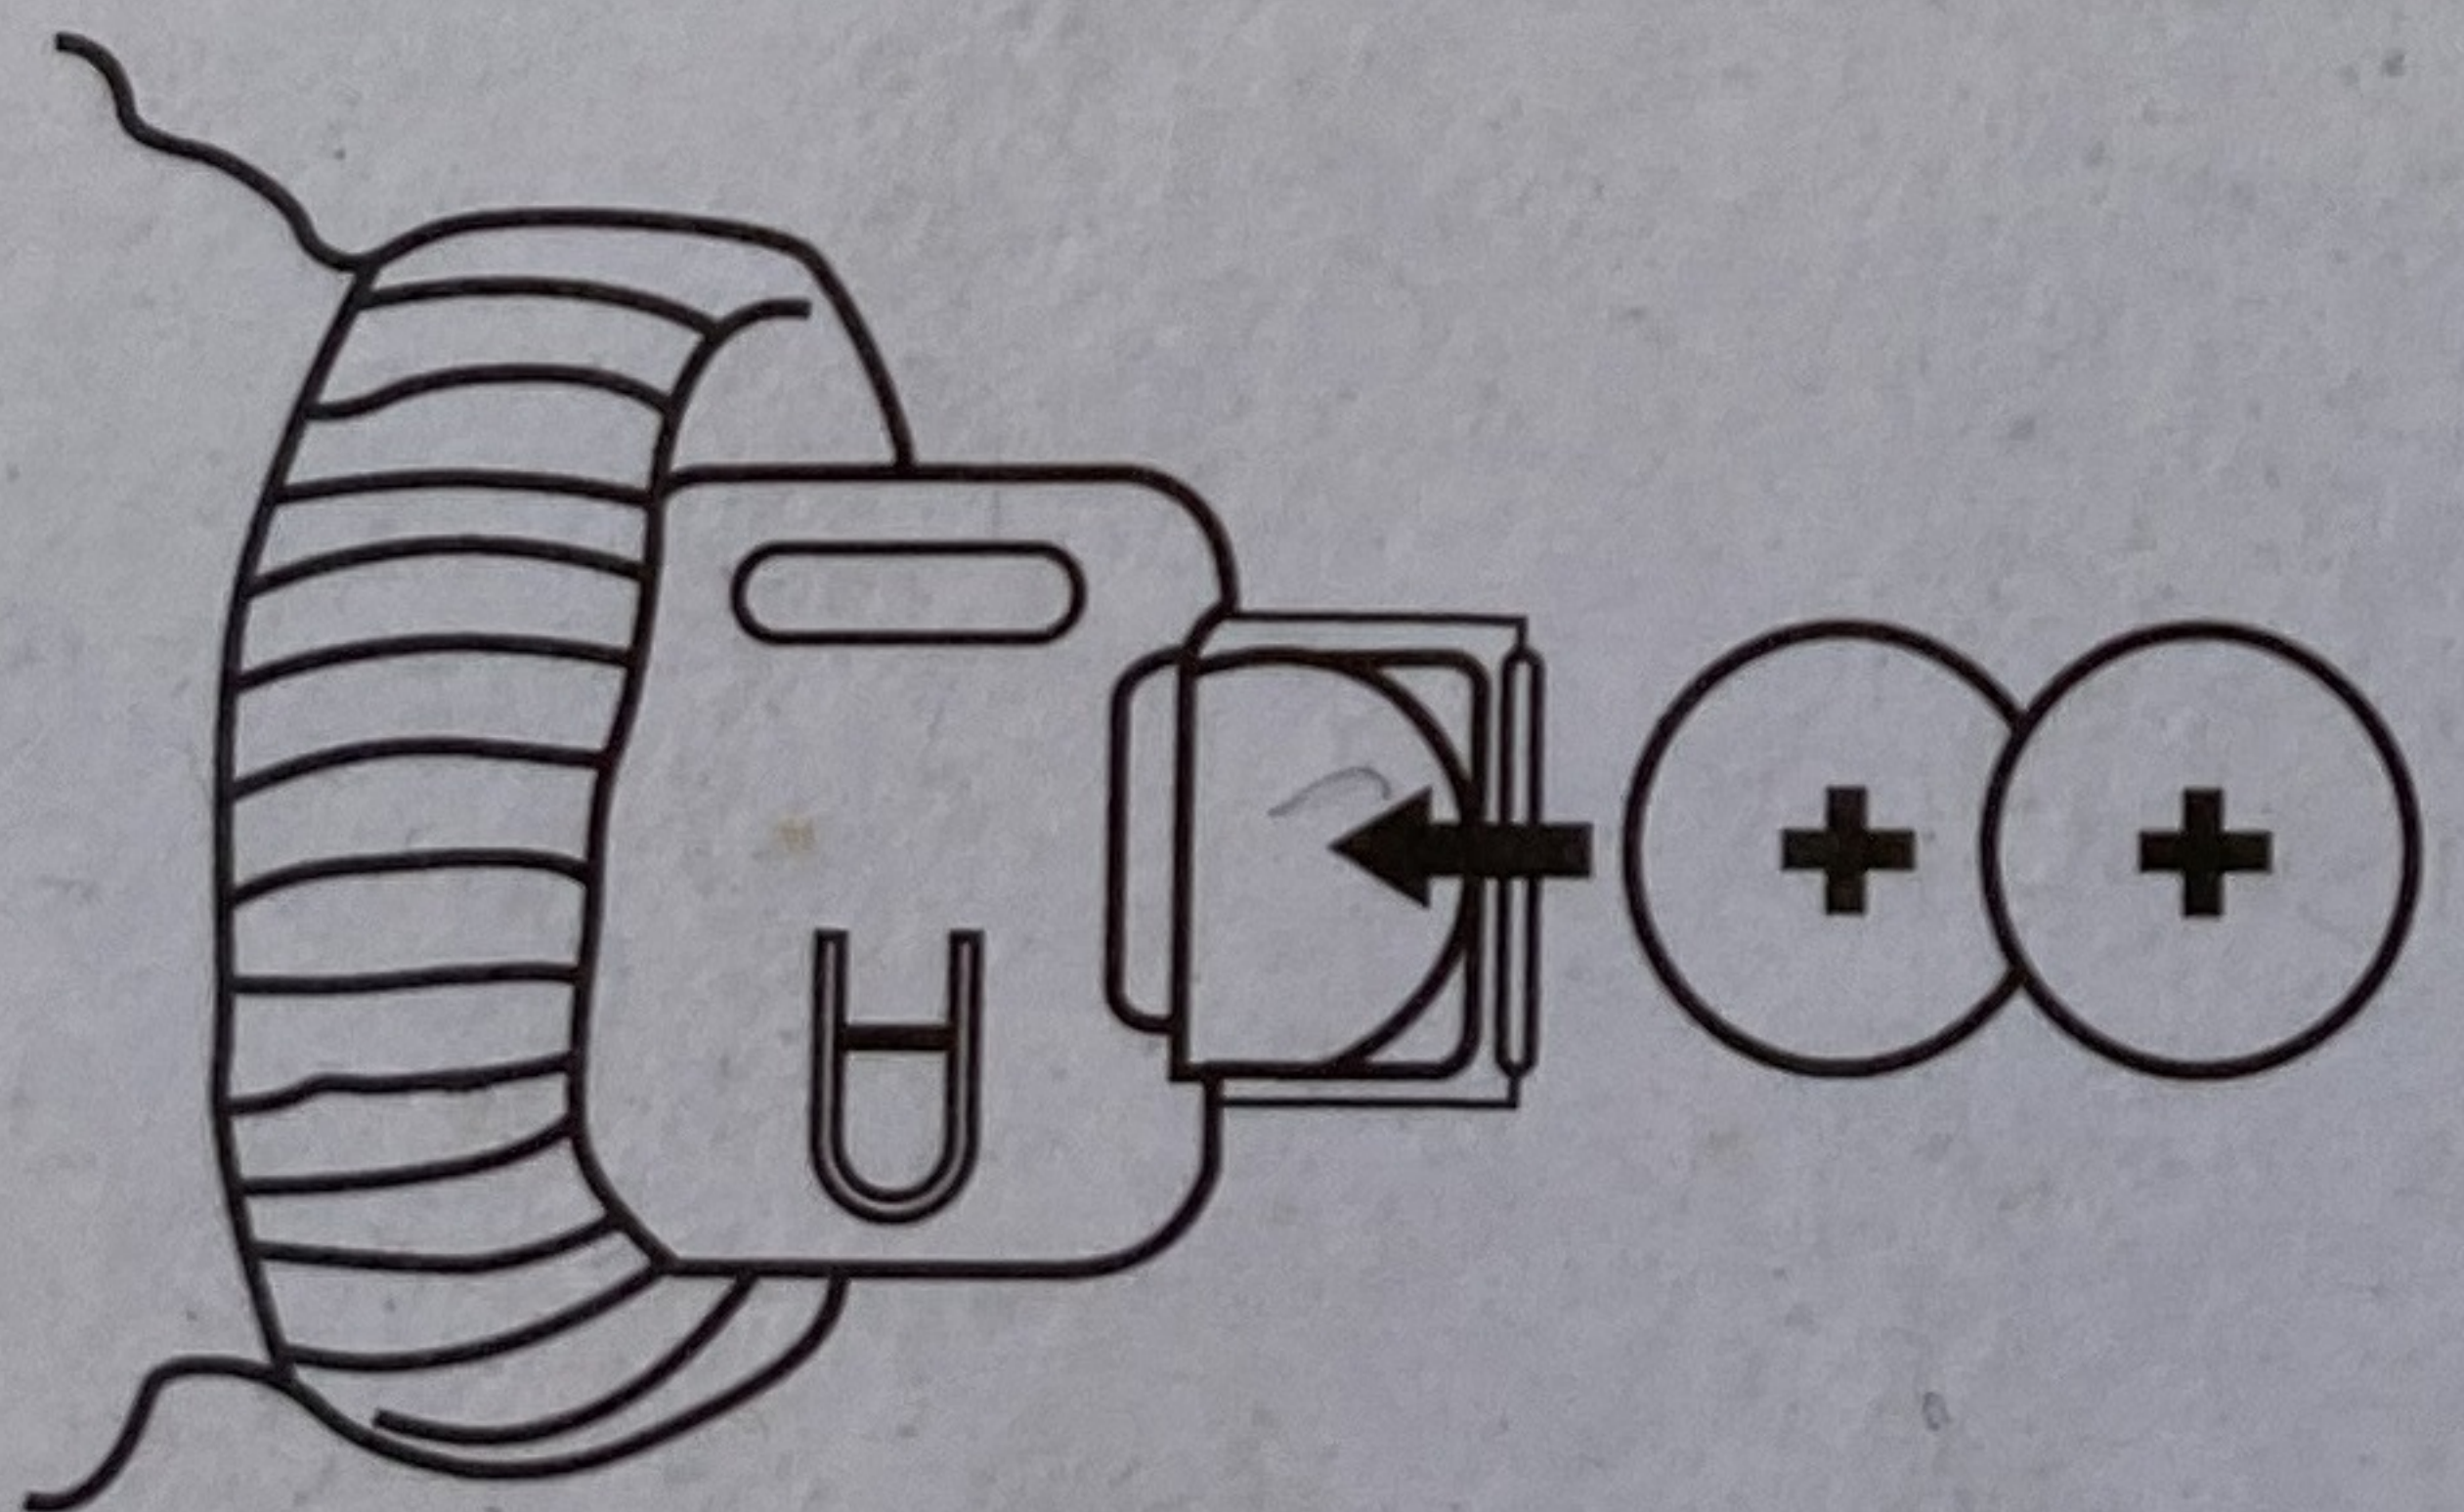

1.

2.

REMOVE  
TAB HERE

Press  
to On  
and o  
light e

CE

USES 2 X 3V CR2016  
SIZE BATTERIES  
(INCLUDED)

BATTERIES FOR  
DEMONSTRATION  
PURPOSES ONLY

YY118