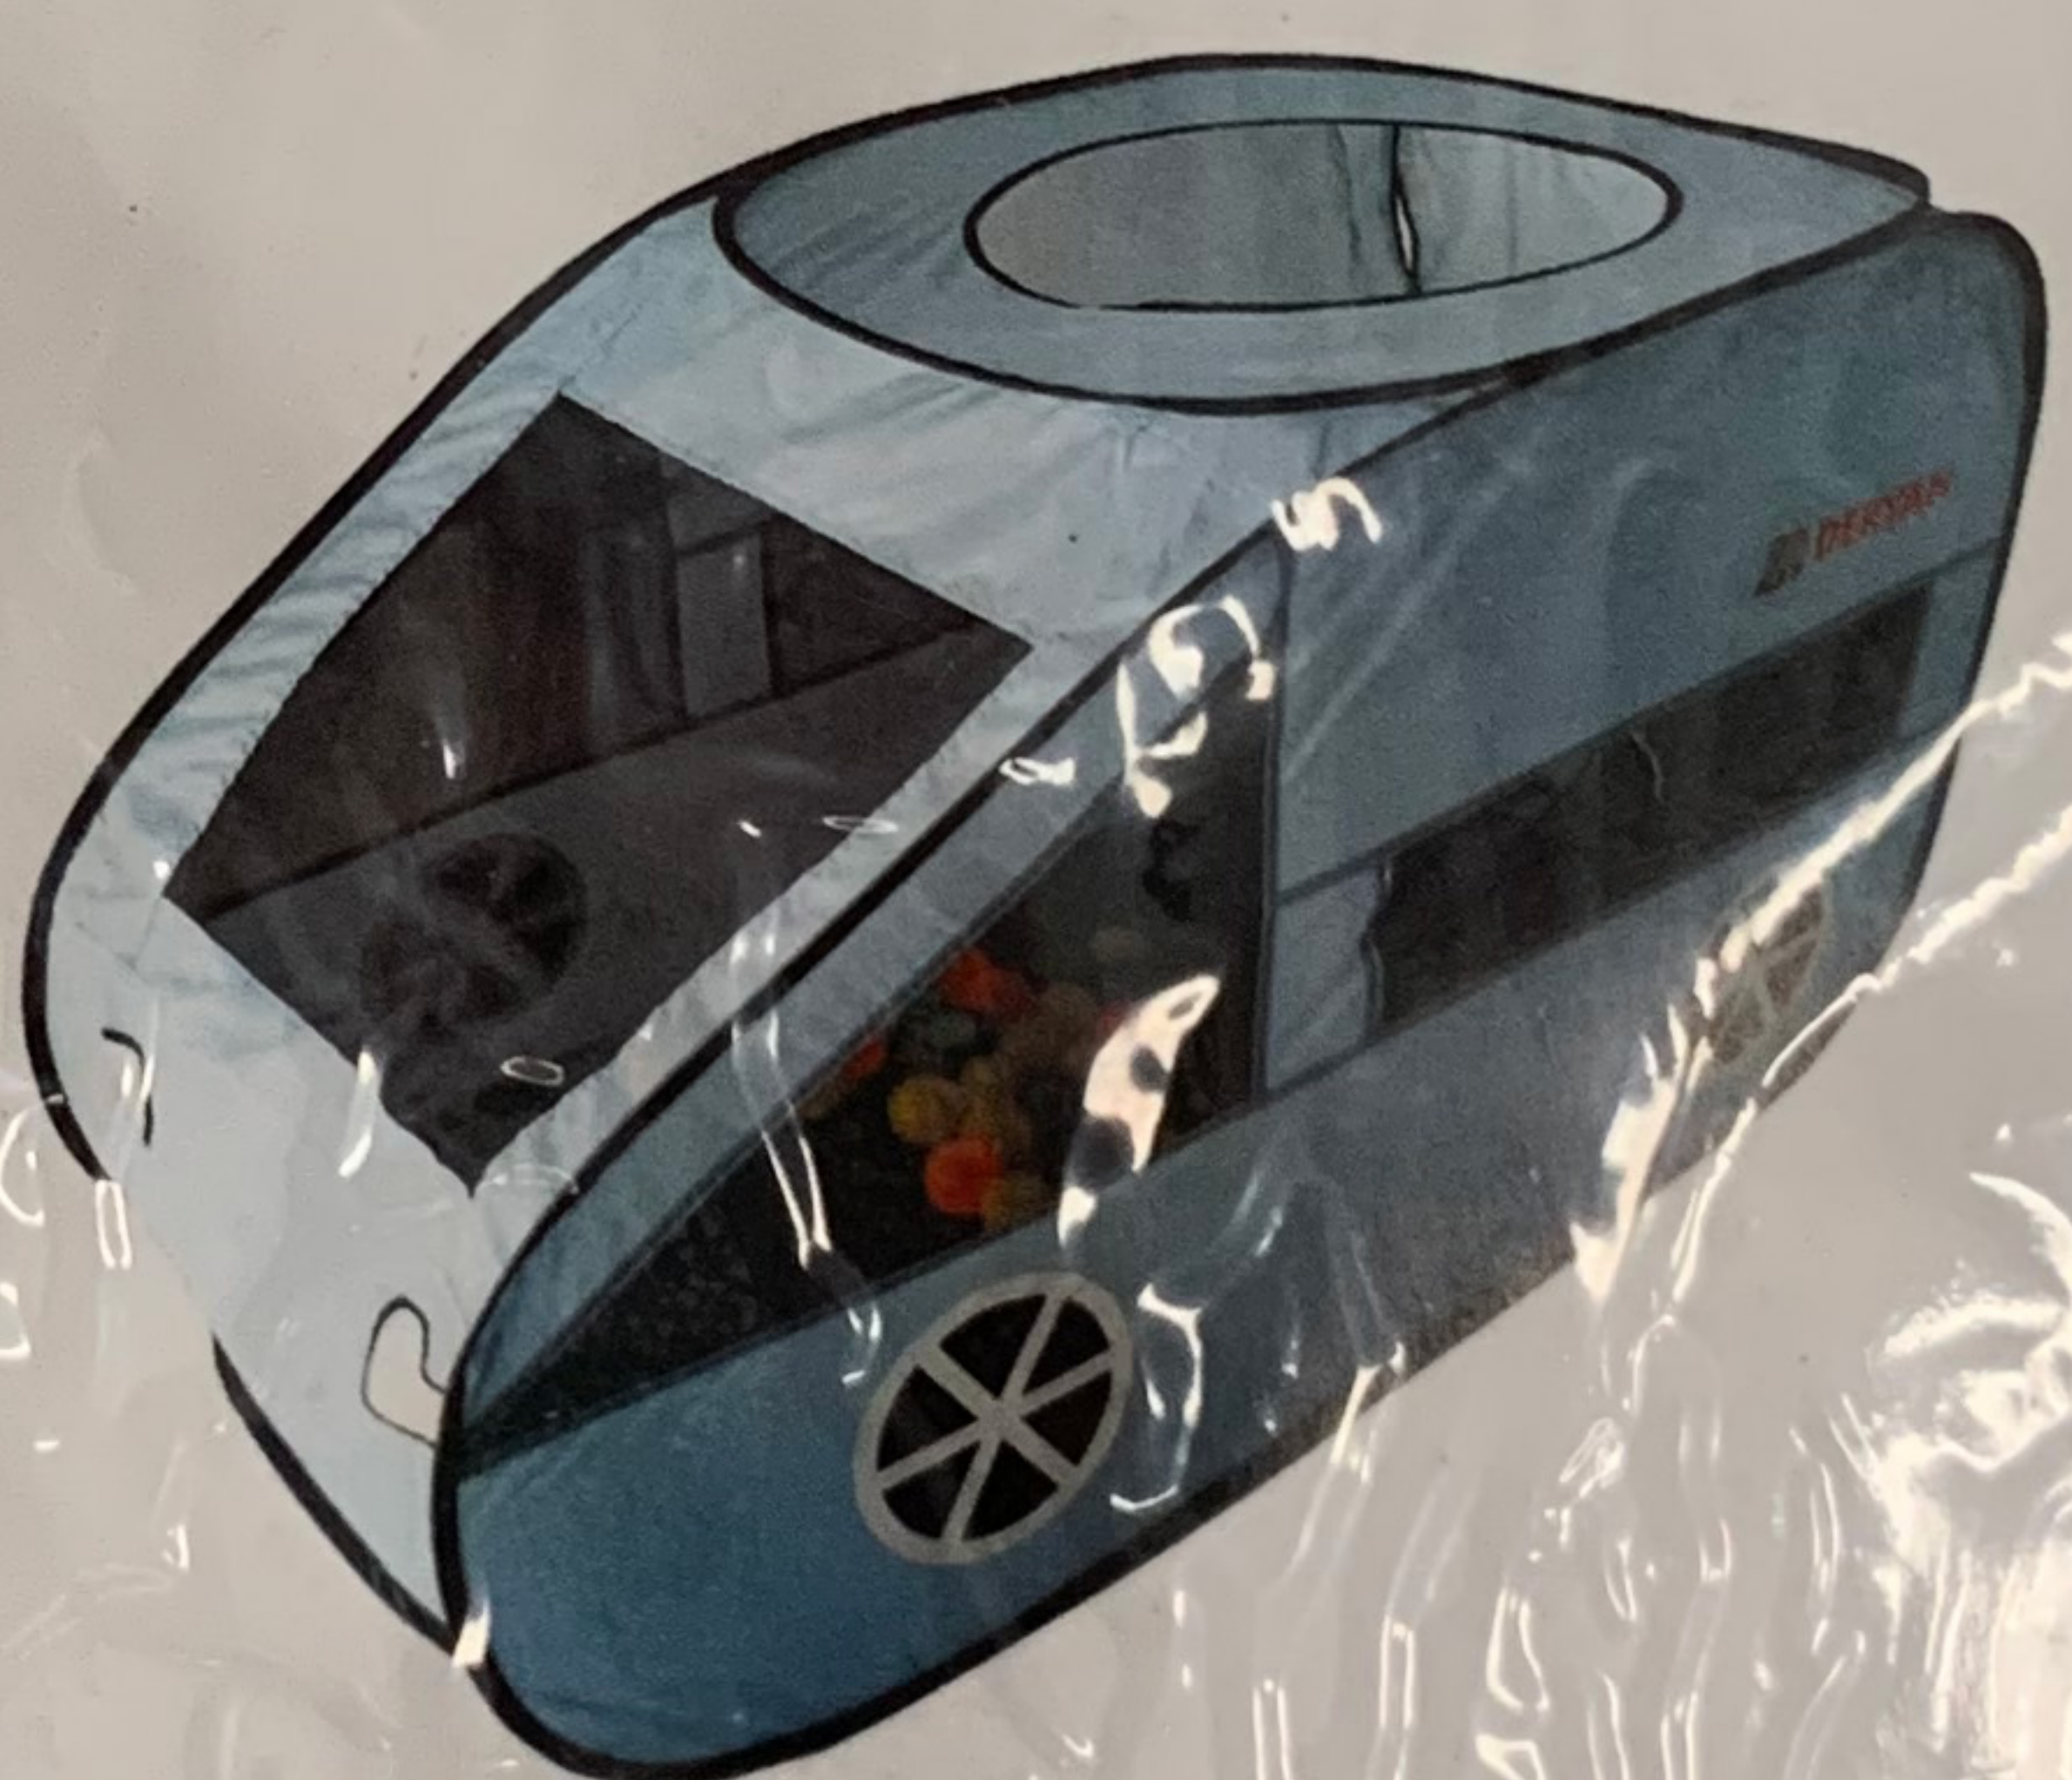

⚠ KEEP AWAY FROM FIRE. THE PRODUCT SHOULD BE ASSEMBLED BY ADULTS ONLY.

DERYAN B.V.
Marithalme 3
6662 WD Elst
The Netherlands

PLAY JEEP
SKY BLUE
CE

Made in PRC