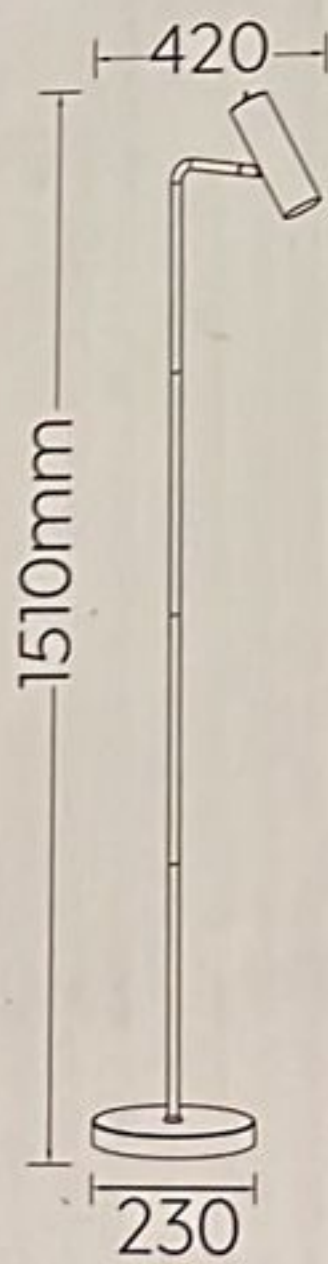

TRIO
LIGHTING FOR YOU

4 017807 488784

412400131

MARLEY

230V~50Hz

excl. 1x GU10 - max. 5W

class II

trio-lighting.com/
412400131