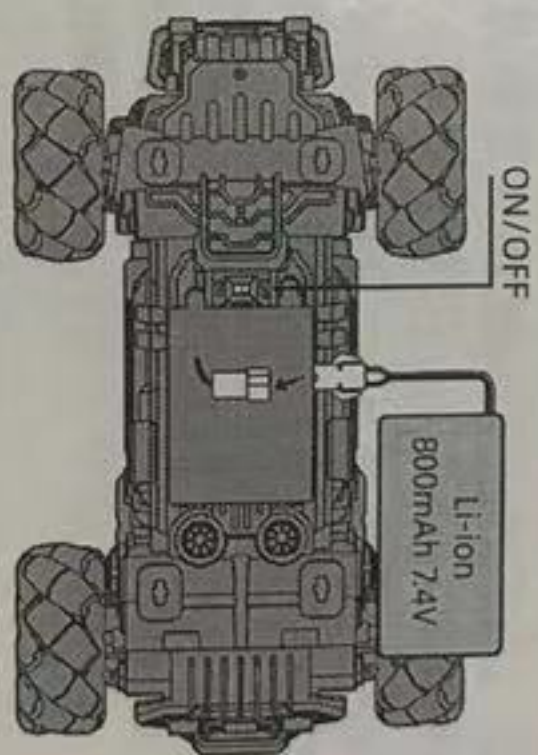

BATTERY SAFETY INFORMATION:

1. Car use 1x7.4V rechargeable batteries, remote control with 2x1.5V "AA" non-rechargeable battery.
2. Non-rechargeable batteries are not to be recharged.
3. Rechargeable batteries are to be removed from the toy before being charged (if removable).
4. Rechargeable batteries are only to be charged under adult supervision (if removable).
5. Different types of batteries or new and used batteries are not to be mixed.
6. Only batteries of the same or equivalent type as recommended are to be used.
7. Batteries are to be inserted with the correct polarity.
8. Exhausted batteries are to be removed from the toy.
9. The supply terminals are not to be short-circuited. Toy appliances in use successfully check the process, you should periodically check the wires, plugs. Shell and other parts for damage, found damage should discontinue use until the repair is intact.

R/C BATTERY DESCRIPTION

Open the battery cover on the remote control, use 2x1.5V "AA" batteries (not included), mount the remote control button correctly into the battery, and avoid danger!

DIRT BIKE BATTERY DESCRIPTION