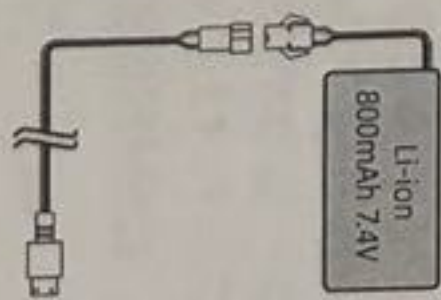

R/C BATTERY DESCRIPTION

Open the battery cover on the remote control, use 2x1.5V "AA" batteries (not included), mount the remote control button correctly into the battery, and avoid danger!

DIRT BIKE BATTERY DESCRIPTION

USE 1x7.4V BATTERY PACK (INCLUDED)
OPEN THE BATTERY COVER, REMOVE THE BATTERY PACK CONNECT CHARGE LINE.

USB charging cable USB charging cable, please connect computer USB port or other 5V output port.

WARNING:
CHOKING HAZARD-Small parts.
Not for children under 3 years.