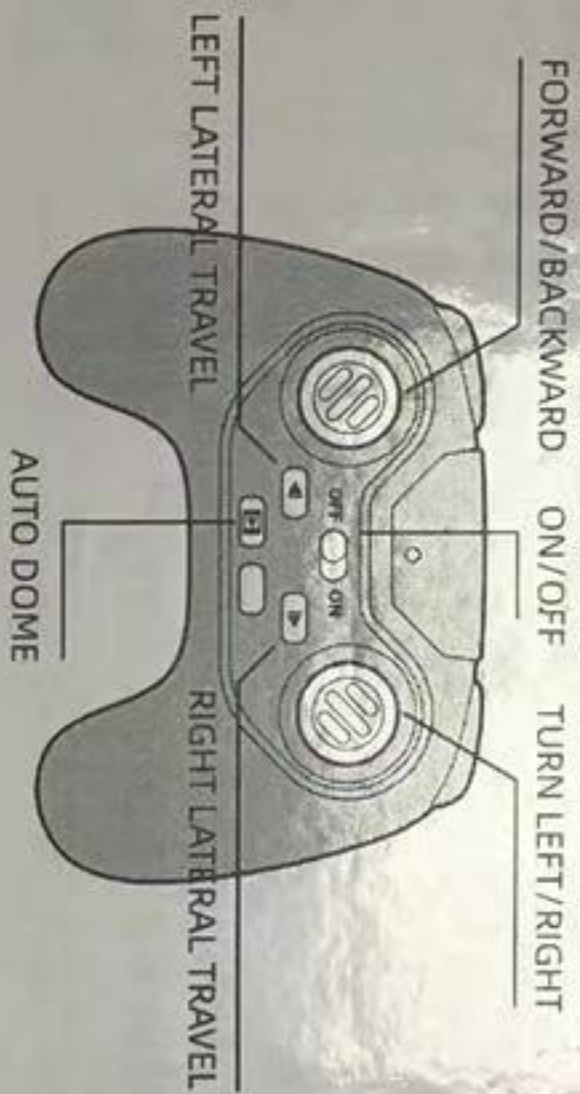

BATTERY SAFETY INFORMATION:

1. Car use 1x7.4V rechargeable batteries, remote control with 2x1.5V "AA" non-rechargeable battery.
2. Non-rechargeable batteries are not to be recharged.
3. Rechargeable batteries are to be removed from the toy before being charged (if removable).
4. Rechargeable batteries are only to be charged under adult supervision (if removable).
5. Different types of batteries or new and used batteries are not to be mixed.
6. Only batteries of the same or equivalent type as recommended are to be used.
7. Batteries are to be inserted with the correct polarity.
8. Exhausted batteries are to be removed from the toy.
9. The supply terminals are not to be short-circuited. Toy appliances in use successfully check the process, you should periodically check the wires, plugs. Shell and other parts for damage, found damage should discontinue use until the repair is intact.

R/C BATTERY DESCRIPTION

Open the battery cover on the remote control, use 2x1.5V "AA" batteries (not included), mount the remote control button correctly into the battery, and avoid danger!

DIRT BIKE BATTERY DESCRIPTION

USE 1x7.4V BATTERY PACK (INCLUDED)
OPEN THE BATTERY COVER, REMOVE THE BATTERY PACK CONNECT CHARGE LINE.

USB charging cable USB charging cable, please connect computer USB port or other 5V output port.

WARNING:
CHOKING HAZARD-Small parts.
Not for children under 3 years.