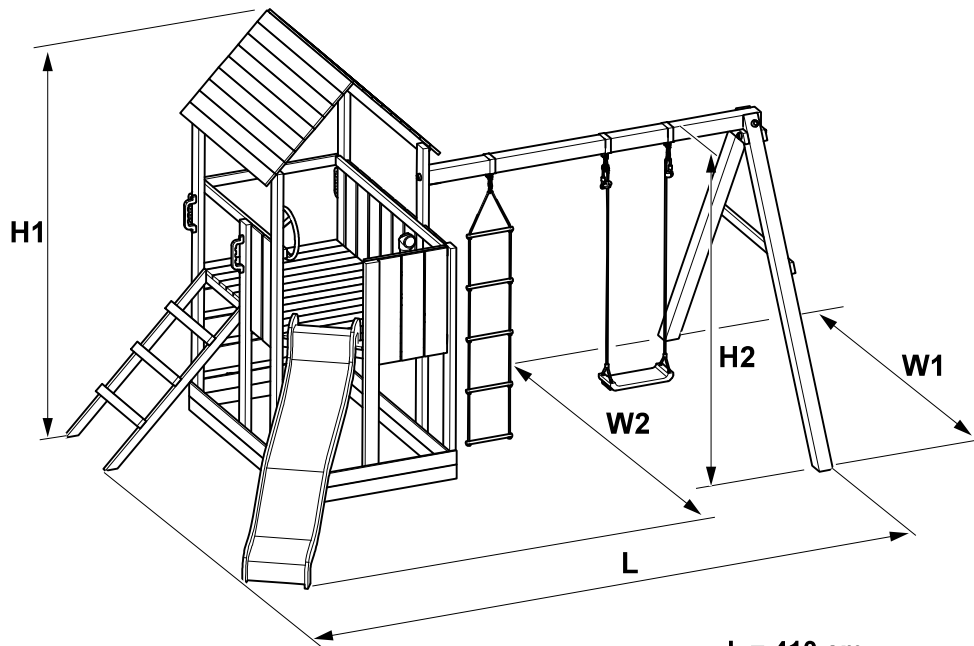

Discovery Playcentre Jungle

L = 410 cm
H1 = 250 cm
H2 = 180 cm
W1 = 220 cm
W2 = 260 cm

Art. number: 1372

Impregnation / KDI: Imprajit KDS