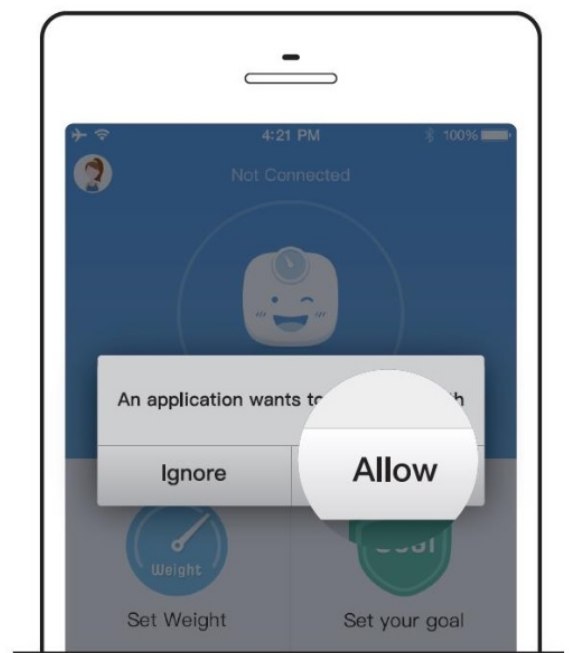

Android: Click on (Allow) to turn on Bluetooth when the system reminds you when to open the YUNMAI App.

Start Using

Correct Standing Posture

Making sure your feet placement is as correct as shown below: