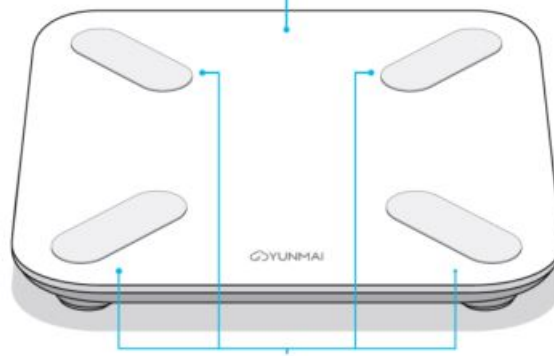

Product Introduction and Installation

Thank you for choosing YUNMAI X Smart Scale.

Concealed display screen

Metal electrode sheet

Scale foot

1. Note: Charging port. When in low power, plug the charger cable into the charging port to recharge the battery, red light indicates the battery is charging, while green light indicates the battery is fully charged.
2. Note: Power Switch. Press the button down to turn it on.