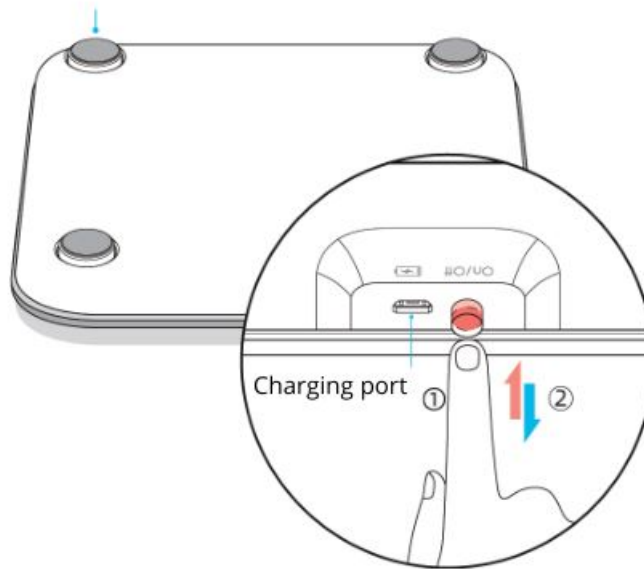

Product Introduction and Installation

Thank you for choosing YUNMAI X Smart Scale.

Concealed display screen

Metal electrode sheet

Scale foot

1. Note: Charging port. When in low power, plug the charger cable into the charging port to recharge the battery, red light indicates the battery is charging, while green light indicates the battery is fully charged.
2. Note: Power Switch. Press the button down to turn it on.