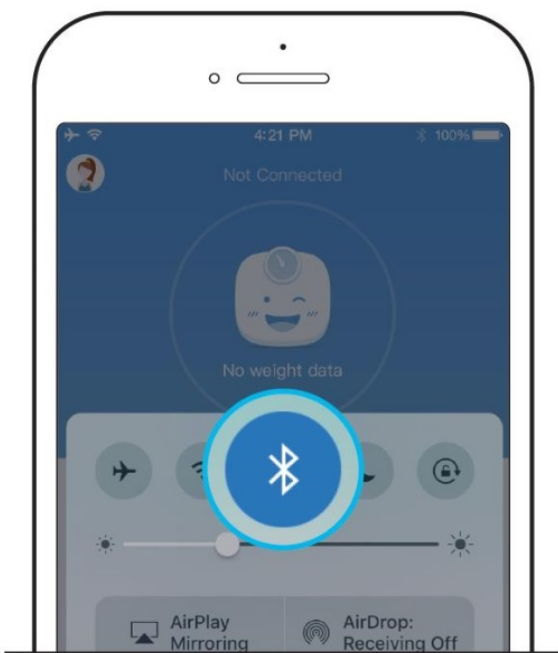

Install YUNMAI App

Search “YUNMAI” in the Android Application Market or the iOS App Store or scan the following QR Code to download, install it and it will get connected to the scale once turned on.

App downloaded via other channels may be unusable. Before pairing with your equipment, make sure your equipment meets the following requirements:

- Compatible with iPhone/iPod touch with iOS 10.0 and above.
- Android 4.3 and above with Bluetooth 4.0.

Scan QR Code

Download

Connect to the scale via Bluetooth

Open YUNMAI App and Bluetooth and it will get connected automatically and your realtime data will be synced to the App